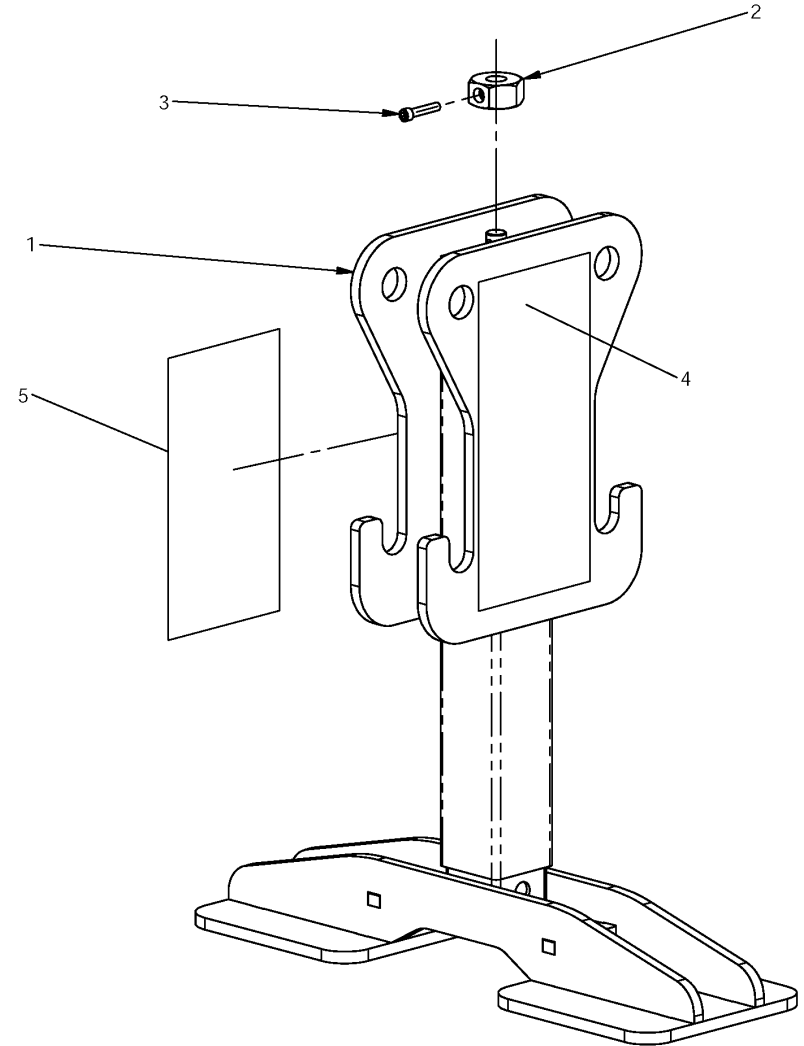

McElroy Manufacturing, Inc.
The leader by design.
Tulsa, Oklahoma U.S.A.

DRAWN: FAW

CHECK: BLM

APPRV'D: DWP

DATE: 7/26/06

SHT No: 1

REV No: A

PART No: 1875901

SCREW JACK ASSEMBLY

McElroy Manufacturing Parts List

Part Number: 1875901 Screw Jack Assembly

Part Number 1875901 Component List

Item	Component	Description	Quantity	Unit	Price
1	1876101	Screw Jack Weldment	1.0	EA	0.00
2	1876201	Screw Jack Nut	1.0	EA	42.92
3	MAC00056	1/4-20NCX1-1/4LG Shcs PL	1.0	EA	1.18
4	1877402	Polyhorse Safety Instr Label	1.0	EA	7.84
5	1877404	Polyhors Crush Hazd Danger Lbl	1.0	EA	8.22
6	8163243	Patent Information Label	1.0	EA	0.00

Please visit <https://fusion.mcelroy.com/parts> to purchase parts or for more information.