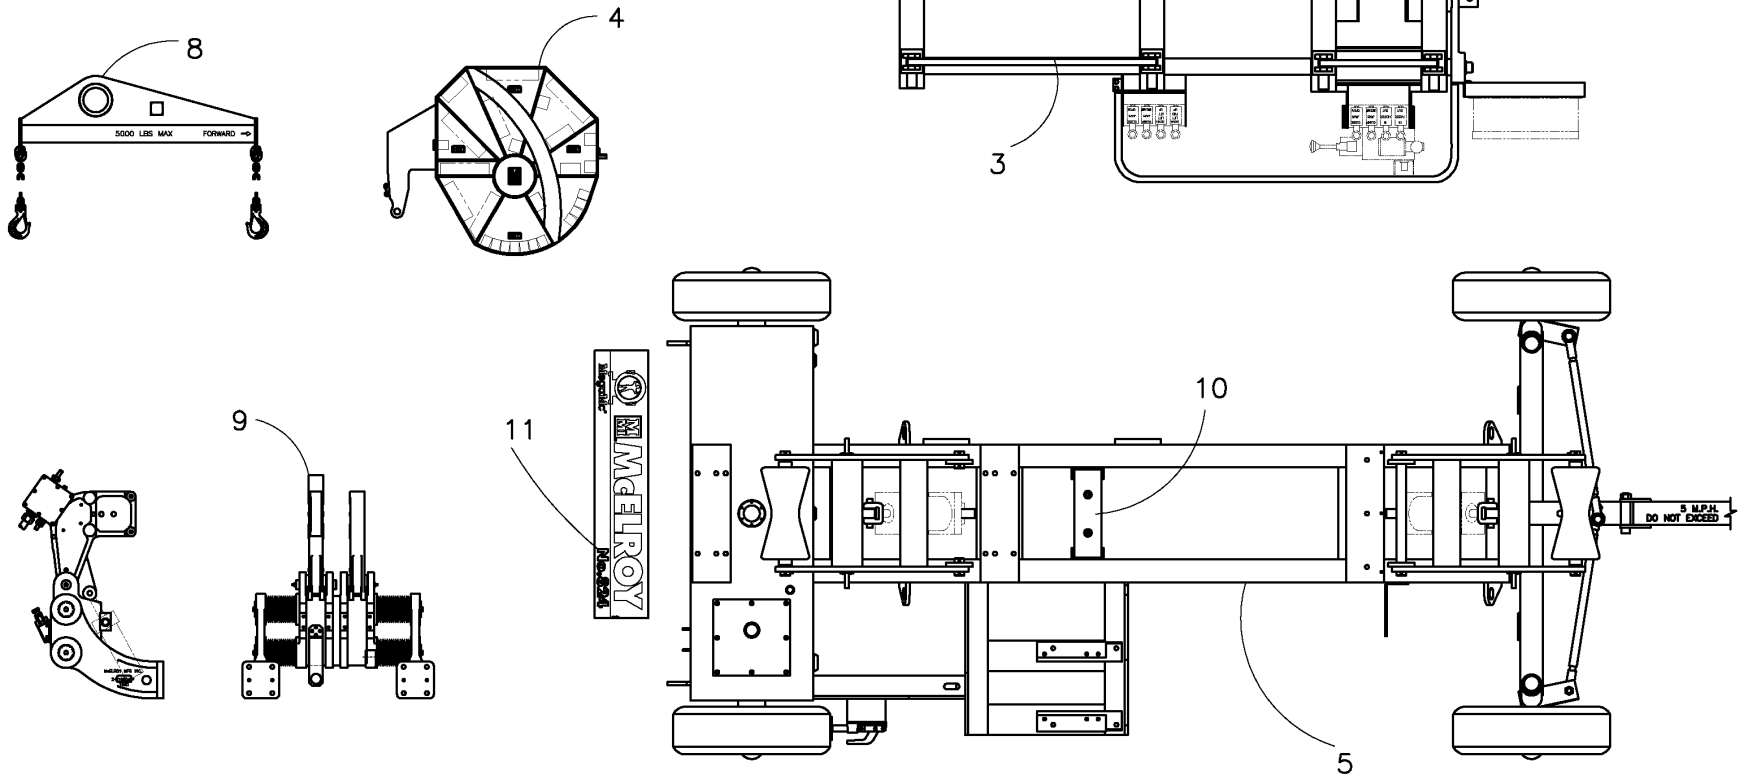

PART No:

#824 FUSION MACHINE GROUPING FOR 2400700 ASSEMBLIES

CAD No: _ASSY24

NOTE: THIS DRAWING AND THE INFORMATION CONTAINED THEREIN IS THE CONFIDENTIAL AND PROPRIETARY PROPERTY OF McElroy Manufacturing, Inc. THE DRAWING IS NOT TO BE REPRODUCED IN ANY MANNER, SUBMITTED TO OUTSIDE PARTIES FOR EXAMINATION, OR USED DIRECTLY OR INDIRECTLY FOR THE PURPOSES OTHER THAN THOSE FOR WHICH IT WAS FURNISHED WITHOUT WRITTEN PERMISSION OF McElroy Manufacturing, Inc.

- 1 - 2402402 #824 ELECTRICAL POWER ASSEMBLY 220-240V, 50/60Hz, 3Ph (NOT SHOWN)
- 1 - 2402403 #824 ELECTRICAL POWER ASSEMBLY 415V, 50Hz, 3Ph (NOT SHOWN)
- 2 - 3630001 #824/#1236 LOW FORCE CYLINDER ASSEMBLY SET (XHV)
- 2 - 3630002 #824/#1236 MEDIUM FORCE CYLINDER ASSEMBLY SET (HV)
- 2 - 3630003 #824/#1236 HIGH FORCE CYLINDER ASSEMBLY SET (STD)
- 3 - 2402901 #824 JAW SET ASSEMBLY
- 4 - 2427401 #824 HEATER PANEL & FRAME ASSEMBLY
- 5 - 3631301 #824/#1236 ROLLING CHASSIS ASSEMBLY
- 6 - 2400801 #824 HYDRAULIC SCHEMATIC (NOT SHOWN)
- 7 - 2400802 #824 PLUMBING SCHEMATIC (NOT SHOWN)
- 8 - 3618001 #824/#1236 SPREADER BAR ASSEMBLY
- 9 - 2403001 #824 INDEXING CARRIAGE ASSEMBLY
- 10 - 2463901 #824 HEATER SUPPORT BLOCK ASSEMBLY
- 11 - 8163126 No. 824 LABEL

McElroy Manufacturing Parts List

Part Number: 2400701 No. 824 HF 220-240V,50/60Hz,3Ph Fusion Machine Assembly

Part Number 2400701 Component List

Item	Component	Description	Quantity	Unit	Price
1	2402402	824 Electrical Power Assembly 220-240V, 50/60Hz, 3Ph	1.0	EA	0.00
2	3630003	824 / 1236 HF Cylinder Assembly Set	1.0	S2	18,135.00
3	2402901	824 Jaw Set Assembly	1.0	EA	0.00
4	2427401	24 Heater Panel & Frame Assembly	1.0	EA	6,852.00
5	3631301	824 / 1236 Rolling Chassis Assembly	1.0	EA	0.00
6	2400801	824 Hydraulic Schematic	1.0	EA	0.00
7	2400802	824 Plumbing Schematic	1.0	EA	0.00
8	3618001	824 / 1236 Spreader Bar Assembly	1.0	EA	2,539.00
9	2403001	824 Indexing Carriage Assembly	1.0	EA	15,957.00
10	2463901	24 Heater Support Block Assy	1.0	EA	0.00
11	8163126	824 Label	1.0	EA	30.78