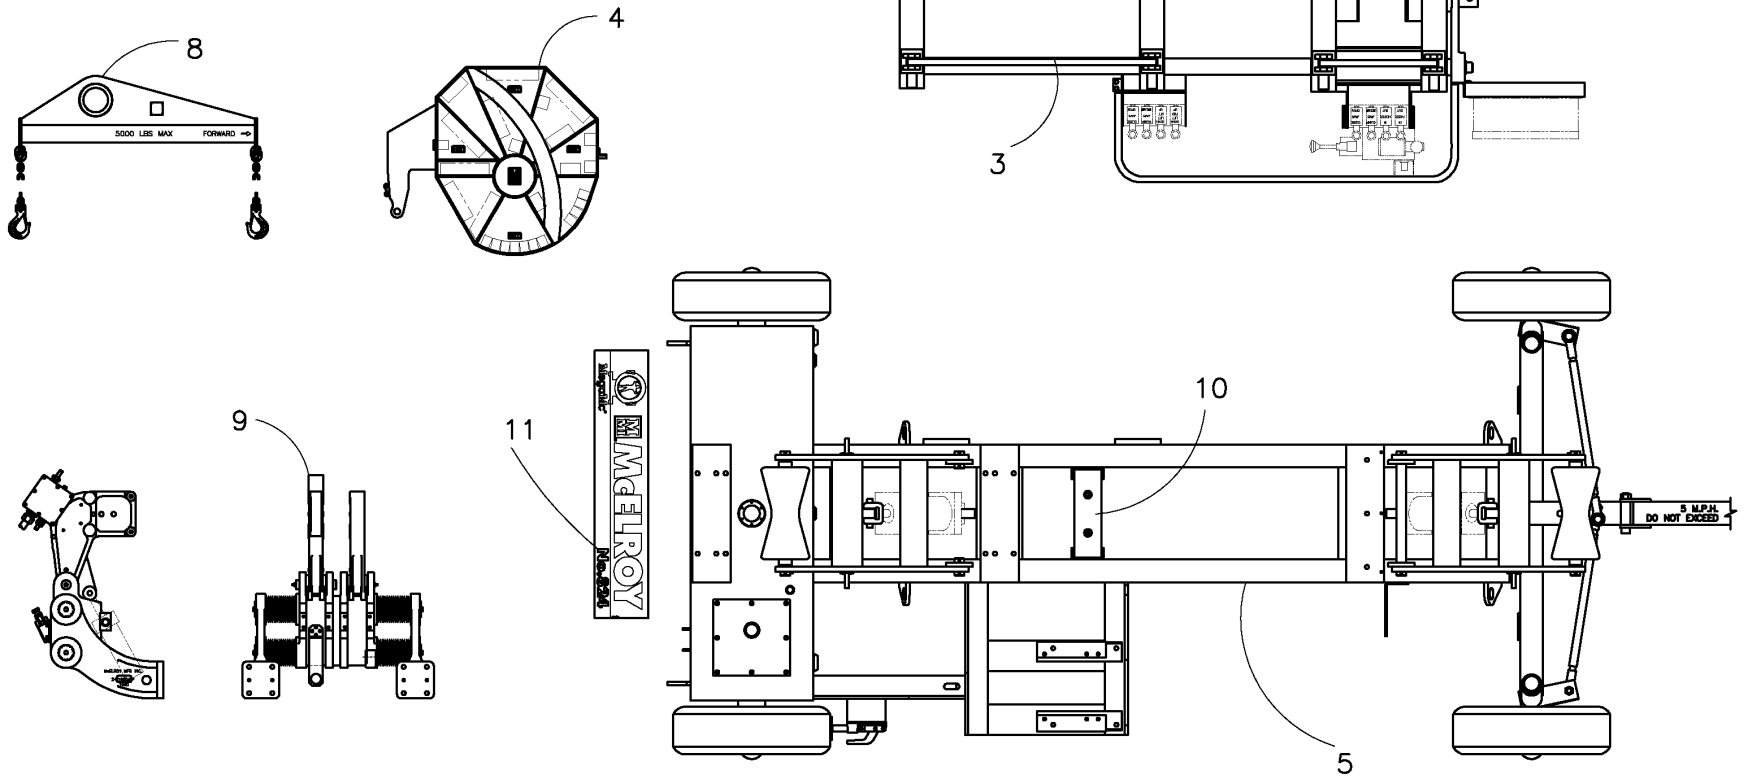

McElroy Manufacturing, Inc.
The leader by design.
Tulsa, Oklahoma U.S.A.

DRAWN: TGW	CHECK: TLW	APPRV'D: SWB	DATE: 11/2/98	DWG No:	SHT No:	REV No: F	PART No:
#824 FUSION MACHINE GROUPING FOR 2400700 ASSEMBLIES							CAD No: _ASSY24

- 1 - 2402402 #824 ELECTRICAL POWER ASSEMBLY 220-240V, 50/60Hz, 3Ph (NOT SHOWN)
- 1 - 2402403 #824 ELECTRICAL POWER ASSEMBLY 415V, 50Hz, 3Ph (NOT SHOWN)
- 2 - 3630001 #824/#1236 LOW FORCE CYLINDER ASSEMBLY SET (XHV)
- 2 - 3630002 #824/#1236 MEDIUM FORCE CYLINDER ASSEMBLY SET (HV)
- 2 - 3630003 #824/#1236 HIGH FORCE CYLINDER ASSEMBLY SET (STD)
- 3 - 2402901 #824 JAW SET ASSEMBLY
- 4 - 2427401 #824 HEATER PANEL & FRAME ASSEMBLY
- 5 - 3631301 #824/#1236 ROLLING CHASSIS ASSEMBLY
- 6 - 2400801 #824 HYDRAULIC SCHEMATIC (NOT SHOWN)
- 7 - 2400802 #824 PLUMBING SCHEMATIC (NOT SHOWN)
- 8 - 3618001 #824/#1236 SPREADER BAR ASSEMBLY
- 9 - 2403001 #824 INDEXING CARRIAGE ASSEMBLY
- 10 - 2463901 #824 HEATER SUPPORT BLOCK ASSEMBLY
- 11 - 8163126 No. 824 LABEL

McElroy Manufacturing Parts List

Part Number: 2400701 No. 824 HF 220-240V,50/60Hz,3Ph Fusion Machine Assembly

Part Number 2400701 Component List

Item	Component	Description	Quantity	Unit	Price
1	2402402	824 Electrical Power Assembly 220-240V, 50/60Hz, 3Ph	1.0	EA	0.00
2	3630003	824 / 1236 HF Cylinder Assembly Set	1.0	S2	18,135.00
3	2402901	824 Jaw Set Assembly	1.0	EA	0.00
4	2427401	24 Heater Panel & Frame Assembly	1.0	EA	6,852.00
5	3631301	824 / 1236 Rolling Chassis Assembly	1.0	EA	0.00
6	2400801	824 Hydraulic Schematic	1.0	EA	0.00
7	2400802	824 Plumbing Schematic	1.0	EA	0.00
8	3618001	824 / 1236 Spreader Bar Assembly	1.0	EA	2,539.00
9	2403001	824 Indexing Carriage Assembly	1.0	EA	15,957.00
10	2463901	24 Heater Support Block Assy	1.0	EA	0.00
11	8163126	824 Label	1.0	EA	30.78