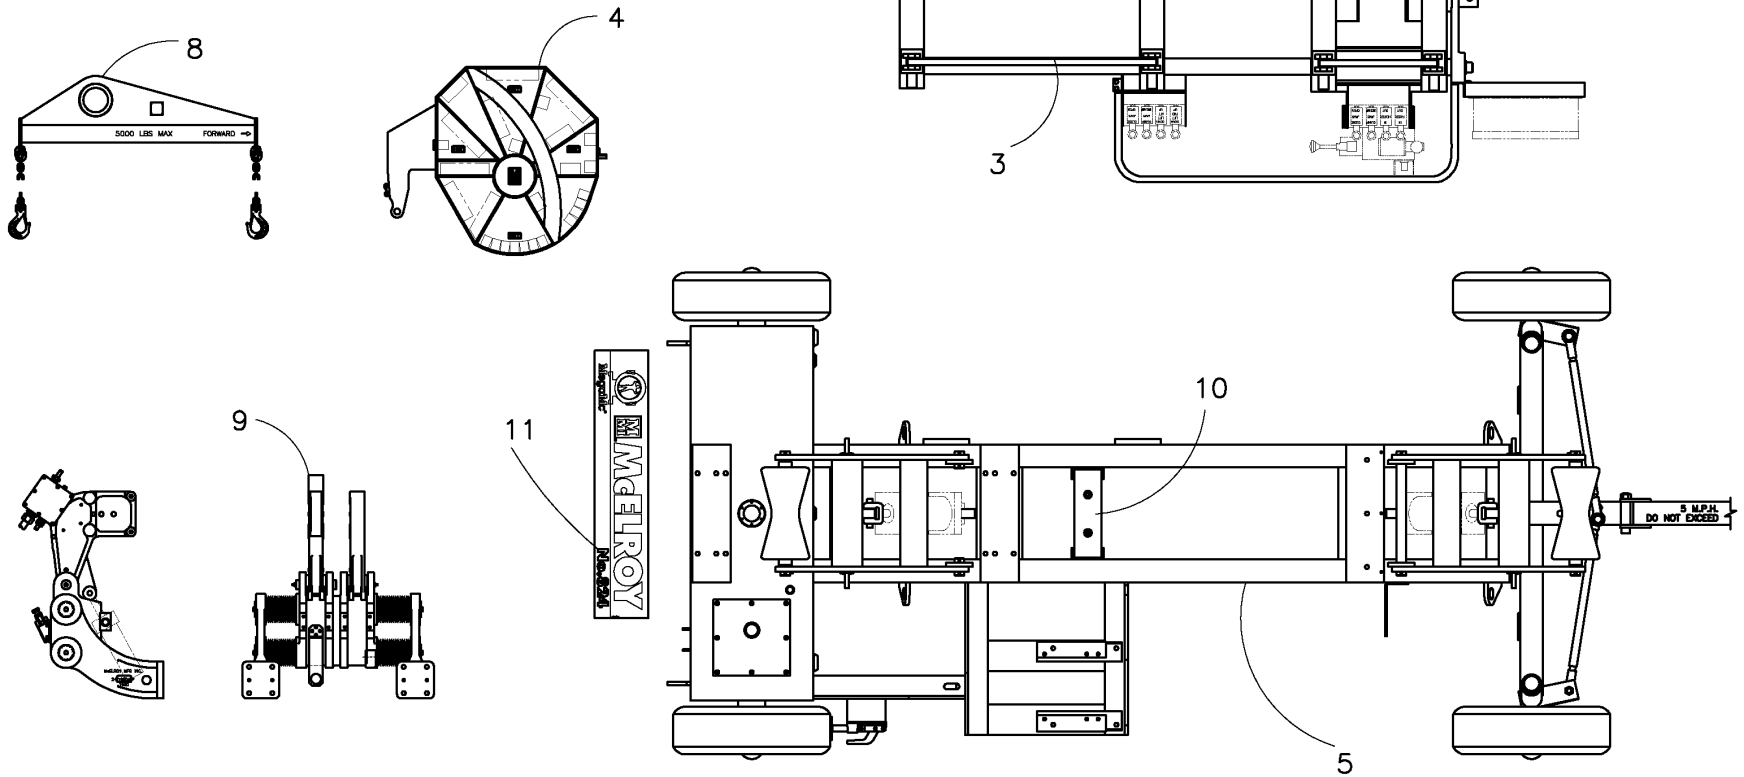

McElroy Manufacturing, Inc.
The leader by design.
Tulsa, Oklahoma U.S.A.

DRAWN: TGW	CHECK: TLW	APPRV'D: SWB	DATE: 11/2/98	DWG No:	SHT No:	REV No: F	PART No:
#824 FUSION MACHINE GROUPING FOR 2400700 ASSEMBLIES							CAD No: _ASSY24

- 1 - 2402402 #824 ELECTRICAL POWER ASSEMBLY 220-240V, 50/60Hz, 3Ph (NOT SHOWN)
- 1 - 2402403 #824 ELECTRICAL POWER ASSEMBLY 415V, 50Hz, 3Ph (NOT SHOWN)
- 2 - 3630001 #824/#1236 LOW FORCE CYLINDER ASSEMBLY SET (XHV)
- 2 - 3630002 #824/#1236 MEDIUM FORCE CYLINDER ASSEMBLY SET (HV)
- 2 - 3630003 #824/#1236 HIGH FORCE CYLINDER ASSEMBLY SET (STD)
- 3 - 2402901 #824 JAW SET ASSEMBLY
- 4 - 2427401 #824 HEATER PANEL & FRAME ASSEMBLY
- 5 - 3631301 #824/#1236 ROLLING CHASSIS ASSEMBLY
- 6 - 2400801 #824 HYDRAULIC SCHEMATIC (NOT SHOWN)
- 7 - 2400802 #824 PLUMBING SCHEMATIC (NOT SHOWN)
- 8 - 3618001 #824/#1236 SPREADER BAR ASSEMBLY
- 9 - 2403001 #824 INDEXING CARRIAGE ASSEMBLY
- 10 - 2463901 #824 HEATER SUPPORT BLOCK ASSEMBLY
- 11 - 8163126 No. 824 LABEL

McElroy Manufacturing Parts List

Part Number: 2400701 No. 824 HF 220-240V,50/60Hz,3Ph Fusion Machine Assembly

Part Number 2400701 Component List

Item	Component	Description	Quantity	Unit	Price
1	2402402	824 Electrical Power Assembly 220-240V, 50/60Hz, 3Ph	1.0	EA	0.00
2	3630003	824 / 1236 HF Cylinder Assembly Set	1.0	S2	17,178.00
3	2402901	824 Jaw Set Assembly	1.0	EA	0.00
4	2427401	24 Heater Panel & Frame Assembly	1.0	EA	6,241.00
5	3631301	824 / 1236 Rolling Chassis Assembly	1.0	EA	0.00
6	2400801	824 Hydraulic Schematic	1.0	EA	0.00
7	2400802	824 Plumbing Schematic	1.0	EA	0.00
8	3618001	824 / 1236 Spreader Bar Assembly	1.0	EA	2,312.00
9	2403001	824 Indexing Carriage Assembly	1.0	EA	14,533.00
10	2463901	24 Heater Support Block Assy	1.0	EA	0.00
11	8163126	824 Label	1.0	EA	28.58