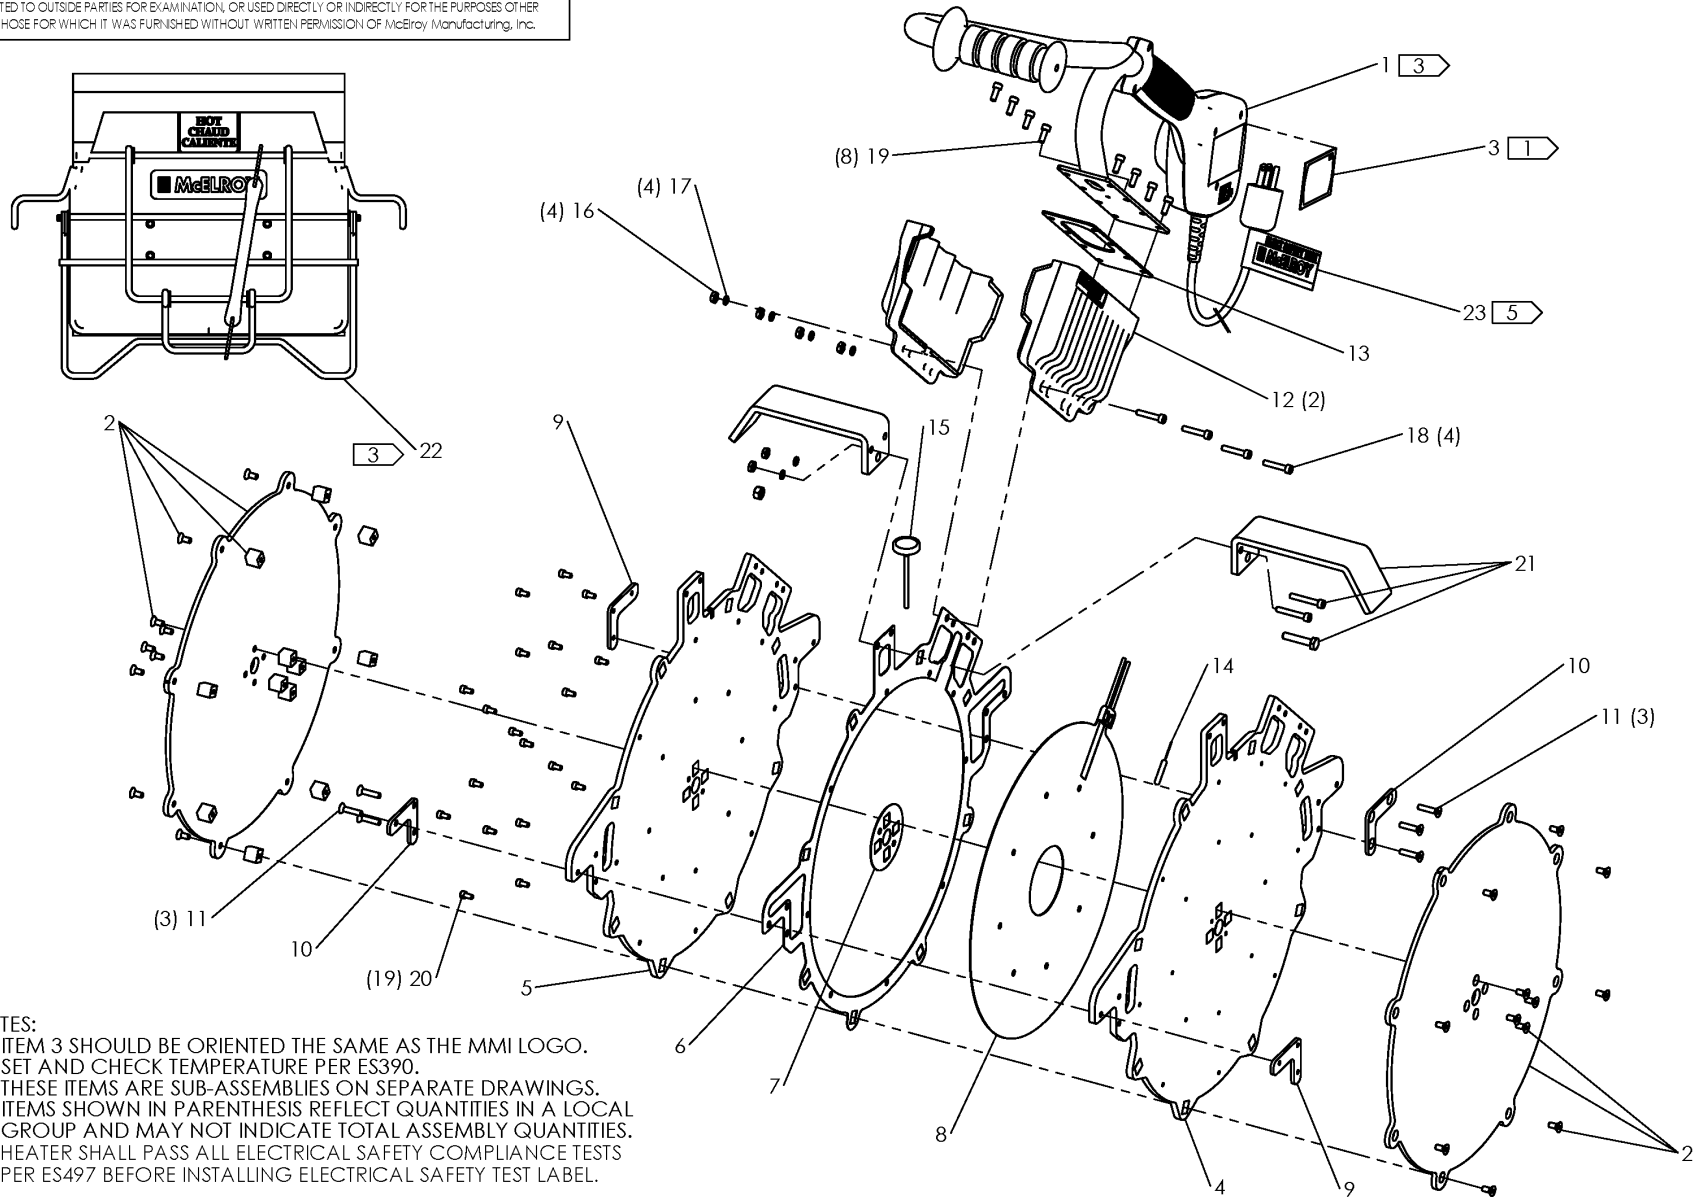

McElroy Manufacturing, Inc.
The leader by design.
Tulsa, Oklahoma U.S.A.

DRAWN: BWW CHECK: TMT APPR'VD: JRP DATE: 4/05/02 SHT No: 12 REV No: G PART No: 1242112

#412 HEATER ASSEMBLY 220-240V, 50/60Hz, 1 Ph

NOTES:

1. ITEM 3 SHOULD BE ORIENTED THE SAME AS THE MMI LOGO.
2. SET AND CHECK TEMPERATURE PER ES390.
3. THESE ITEMS ARE SUB-ASSEMBLIES ON SEPARATE DRAWINGS.
4. ITEMS SHOWN IN PARENTHESIS REFLECT QUANTITIES IN A LOCAL GROUP AND MAY NOT INDICATE TOTAL ASSEMBLY QUANTITIES.
5. HEATER SHALL PASS ALL ELECTRICAL SAFETY COMPLIANCE TESTS PER ES497 BEFORE INSTALLING ELECTRICAL SAFETY TEST LABEL.