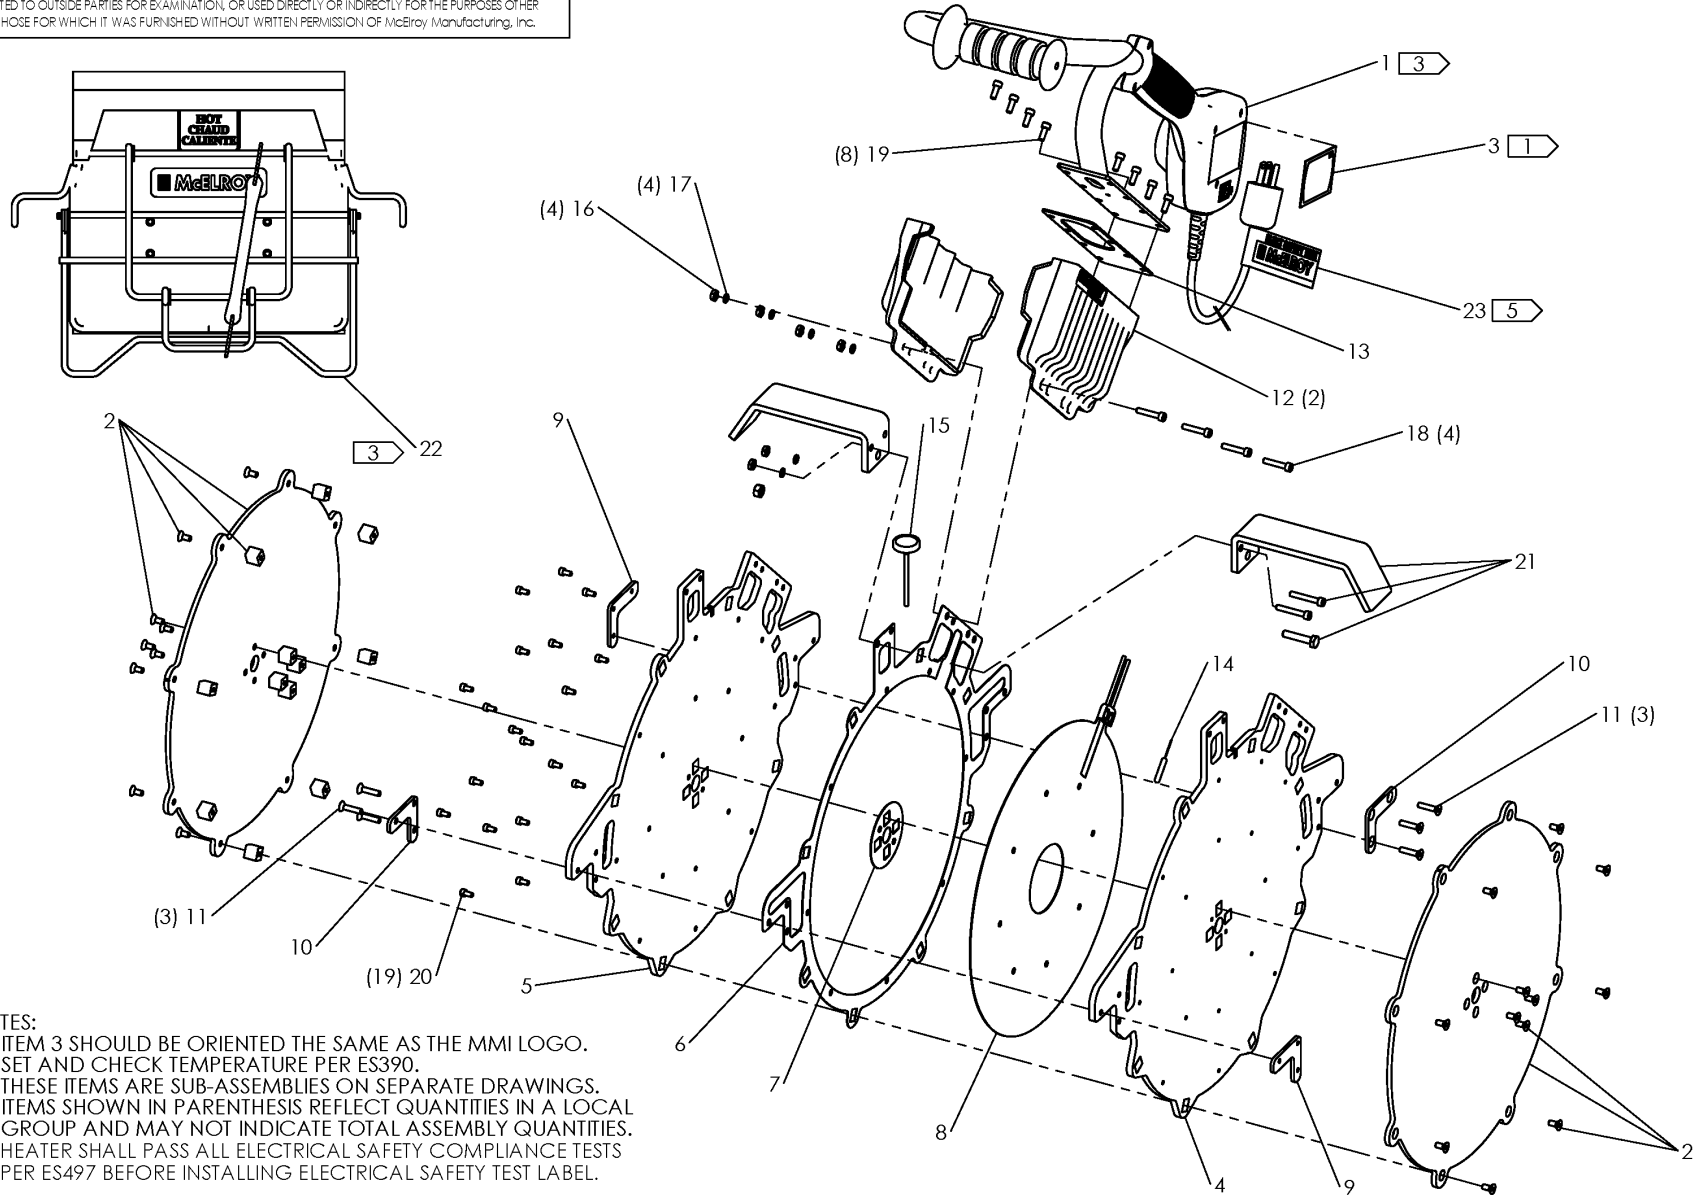

McElroy Manufacturing, Inc.
The leader by design.
Tulsa, Oklahoma U.S.A.

DRAWN: BWW CHECK: TMT APPR'VD: JRP DATE: 4/05/02 SHT No: 12 REV No: G PART No: 1242112

#412 HEATER ASSEMBLY 220-240V, 50/60Hz, 1 Ph

NOTES:

1. ITEM 3 SHOULD BE ORIENTED THE SAME AS THE MMI LOGO.
2. SET AND CHECK TEMPERATURE PER ES390.
3. THESE ITEMS ARE SUB-ASSEMBLIES ON SEPARATE DRAWINGS.
4. ITEMS SHOWN IN PARENTHESIS REFLECT QUANTITIES IN A LOCAL GROUP AND MAY NOT INDICATE TOTAL ASSEMBLY QUANTITIES.
5. HEATER SHALL PASS ALL ELECTRICAL SAFETY COMPLIANCE TESTS PER ES497 BEFORE INSTALLING ELECTRICAL SAFETY TEST LABEL.