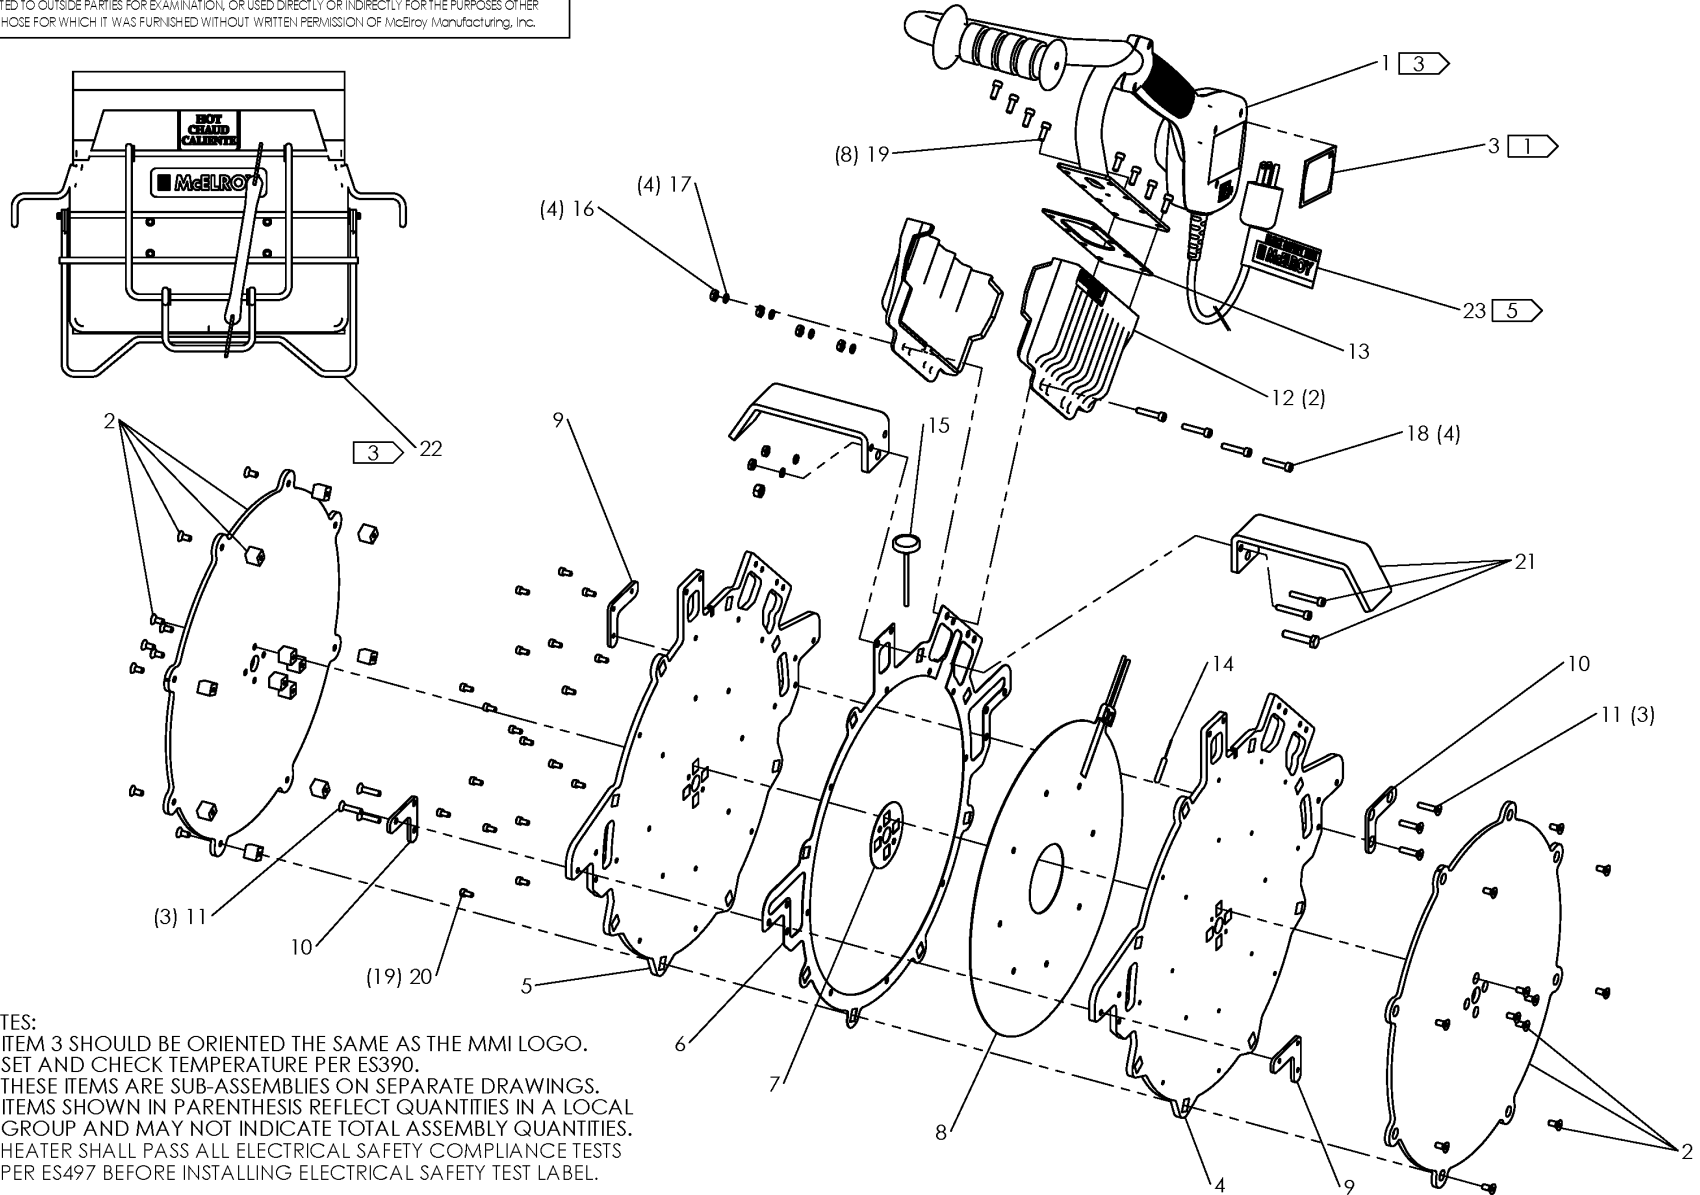

McElroy Manufacturing, Inc.
The leader by design.
Tulsa, Oklahoma U.S.A.

DRAWN: BWW CHECK: TMT APPRVD: JRP DATE: 4/05/02 SHT No: 12 REV No: G PART No: 1242112

#412 HEATER ASSEMBLY 220-240V, 50/60Hz, 1 Ph

NOTES:

1. ITEM 3 SHOULD BE ORIENTED THE SAME AS THE MMI LOGO.
2. SET AND CHECK TEMPERATURE PER ES390.
3. THESE ITEMS ARE SUB-ASSEMBLIES ON SEPARATE DRAWINGS.
4. ITEMS SHOWN IN PARENTHESIS REFLECT QUANTITIES IN A LOCAL GROUP AND MAY NOT INDICATE TOTAL ASSEMBLY QUANTITIES.
5. HEATER SHALL PASS ALL ELECTRICAL SAFETY COMPLIANCE TESTS PER ES497 BEFORE INSTALLING ELECTRICAL SAFETY TEST LABEL.