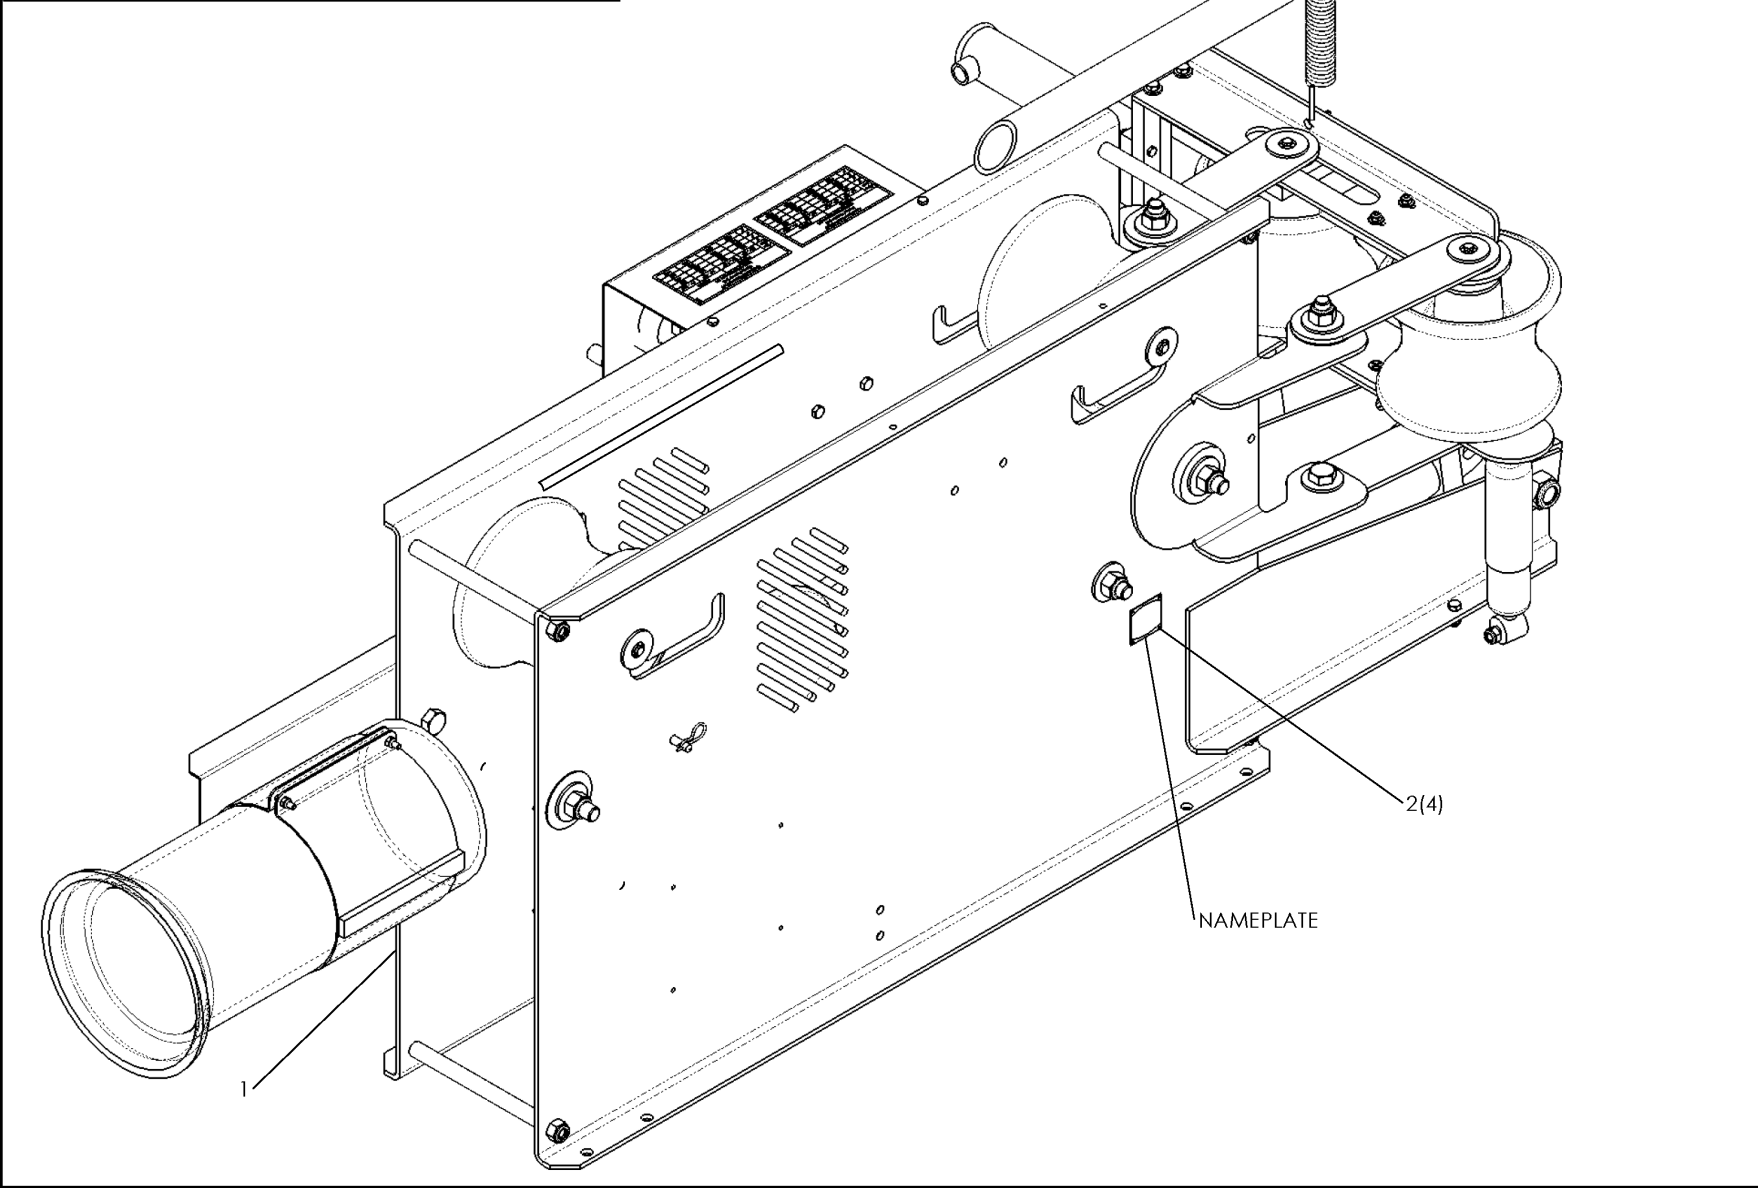

LINE TAMER ASSEMBLY

NOTE: THIS DRAWING AND THE INFORMATION CONTAINED THEREIN IS THE CONFIDENTIAL AND PROPRIETARY PROPERTY OF McElroy Manufacturing, Inc. THE DRAWING IS NOT TO BE REPRODUCED IN ANY MANNER, SUBMITTED TO OUTSIDE PARTIES FOR EXAMINATION, OR USED DIRECTLY OR INDIRECTLY FOR THE PURPOSES OTHER THAN THOSE FOR WHICH IT WAS FURNISHED WITHOUT WRITTEN PERMISSION OF McElroy Manufacturing, Inc.

McElroy Manufacturing Parts List

Part Number: LT0048 LineTamer Assembly 4-6" Reround Roller without Trailer & HPU

Part Number LT0048 Component List

Item	Component	Description	Quantity	Unit	Price
1	LT0181	Line Tamer Sub-Assembly	1.0	EA	0.00
2	MAH00006	#6X1/4LG Drv Scr	4.0	EA	0.30
3	LT004801	Instruction Sheet	1.0	EA	0.00