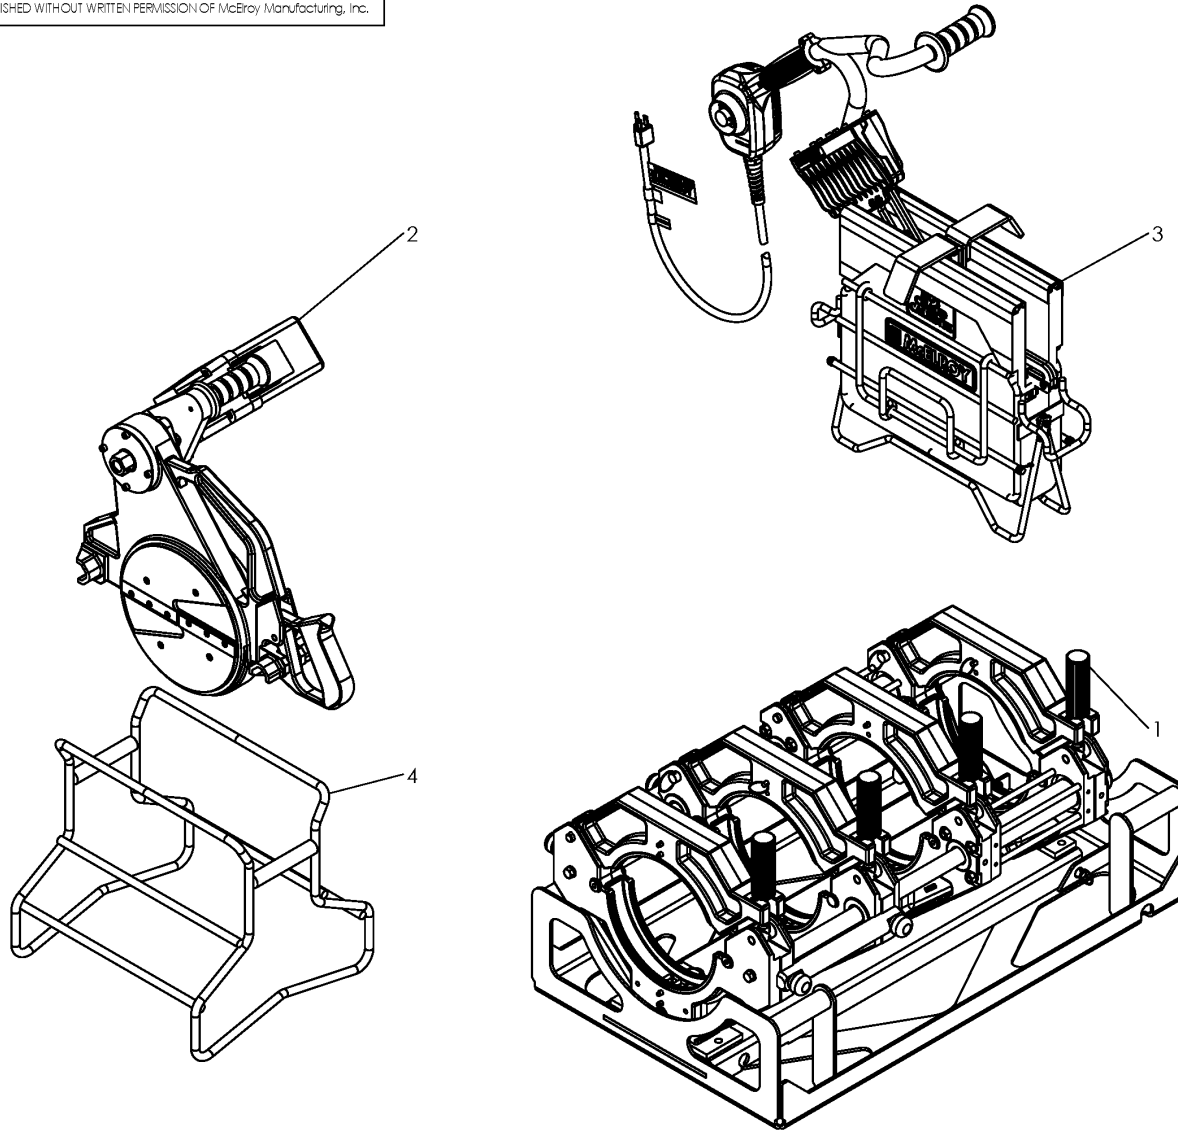

DynaMc® 28 EP 4 JAW FUSION MACHINE PACKAGE

McElroy Manufacturing Parts List

Part Number: A900101 DynaMc 28 Electric Pump 4 Jaw 100-120V, 50/60Hz Fusion Machine Package

Part Number A900101 Component List

Item	Component	Description	Quantity	Unit	Price
1	900101	DynaMc 28 Electric Pump 4 Jaw Carriage Assembly	1.0	EA	12,057.00
2	899301	DynaMc 28 Hand Pump 100-120V, 50/60Hz, 1Ph Facer Assembly	1.0	EA	6,401.00
3	848709	Obsolete & Replaced by 901601 (Effective to 2/9/20)	1.0	EA	0.00
3	901601	28 DIPS 100-120V,50/60Hz Heater Assembly	1.0	EA	4,078.00
4	T801101	Facer Stand	1.0	EA	448.00

Please visit <https://fusion.mcelroy.com/parts> to purchase parts or for more information.