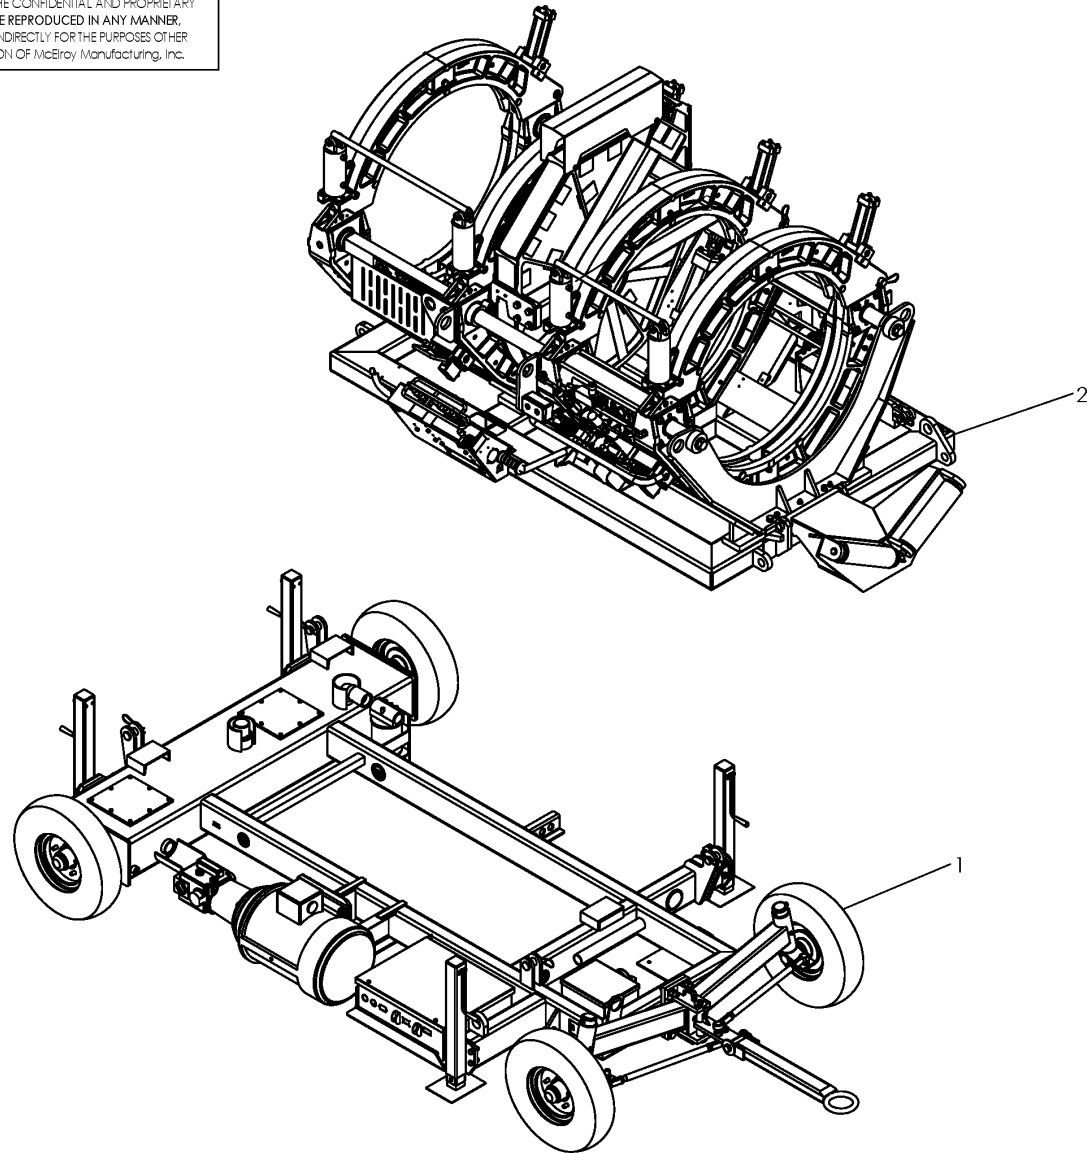

McElroy Manufacturing, Inc.
The leader by design.
Tulsa, Oklahoma U.S.A.

DRAWN: MRH CHECK: BWJ APPRVD: JBC DATE: 5/8/17 SHT No: 1 REV No: PART No: A3670100

#1236 SERIES 2 FUSION MACHINE PACKAGE

NOTE: THIS DRAWING AND THE INFORMATION CONTAINED THEREIN IS THE CONFIDENTIAL AND PROPRIETARY PROPERTY OF McElroy Manufacturing, Inc. THE DRAWING IS NOT TO BE REPRODUCED IN ANY MANNER, SUBMITTED TO OUTSIDE PARTIES FOR EXAMINATION, OR USED DIRECTLY OR INDIRECTLY FOR THE PURPOSES OTHER THAN THOSE FOR WHICH IT WAS FURNISHED WITHOUT WRITTEN PERMISSION OF McElroy Manufacturing, Inc.

McElroy Manufacturing Parts List

Part Number: A3670101 1236 Series 2 220-240V HF Fusion Machine Package

Part Number A3670101 Component List

Item	Component	Description	Quantity	Unit	Price
1	A3670301	824/1236 Series 2 220-240V Rolling Vehicle Package	1.0	EA	37,772.00
2	AT9058301	PitBull 900 Series 2 220-240V HF Fusion Machine Package	1.0	EA	184,703.00