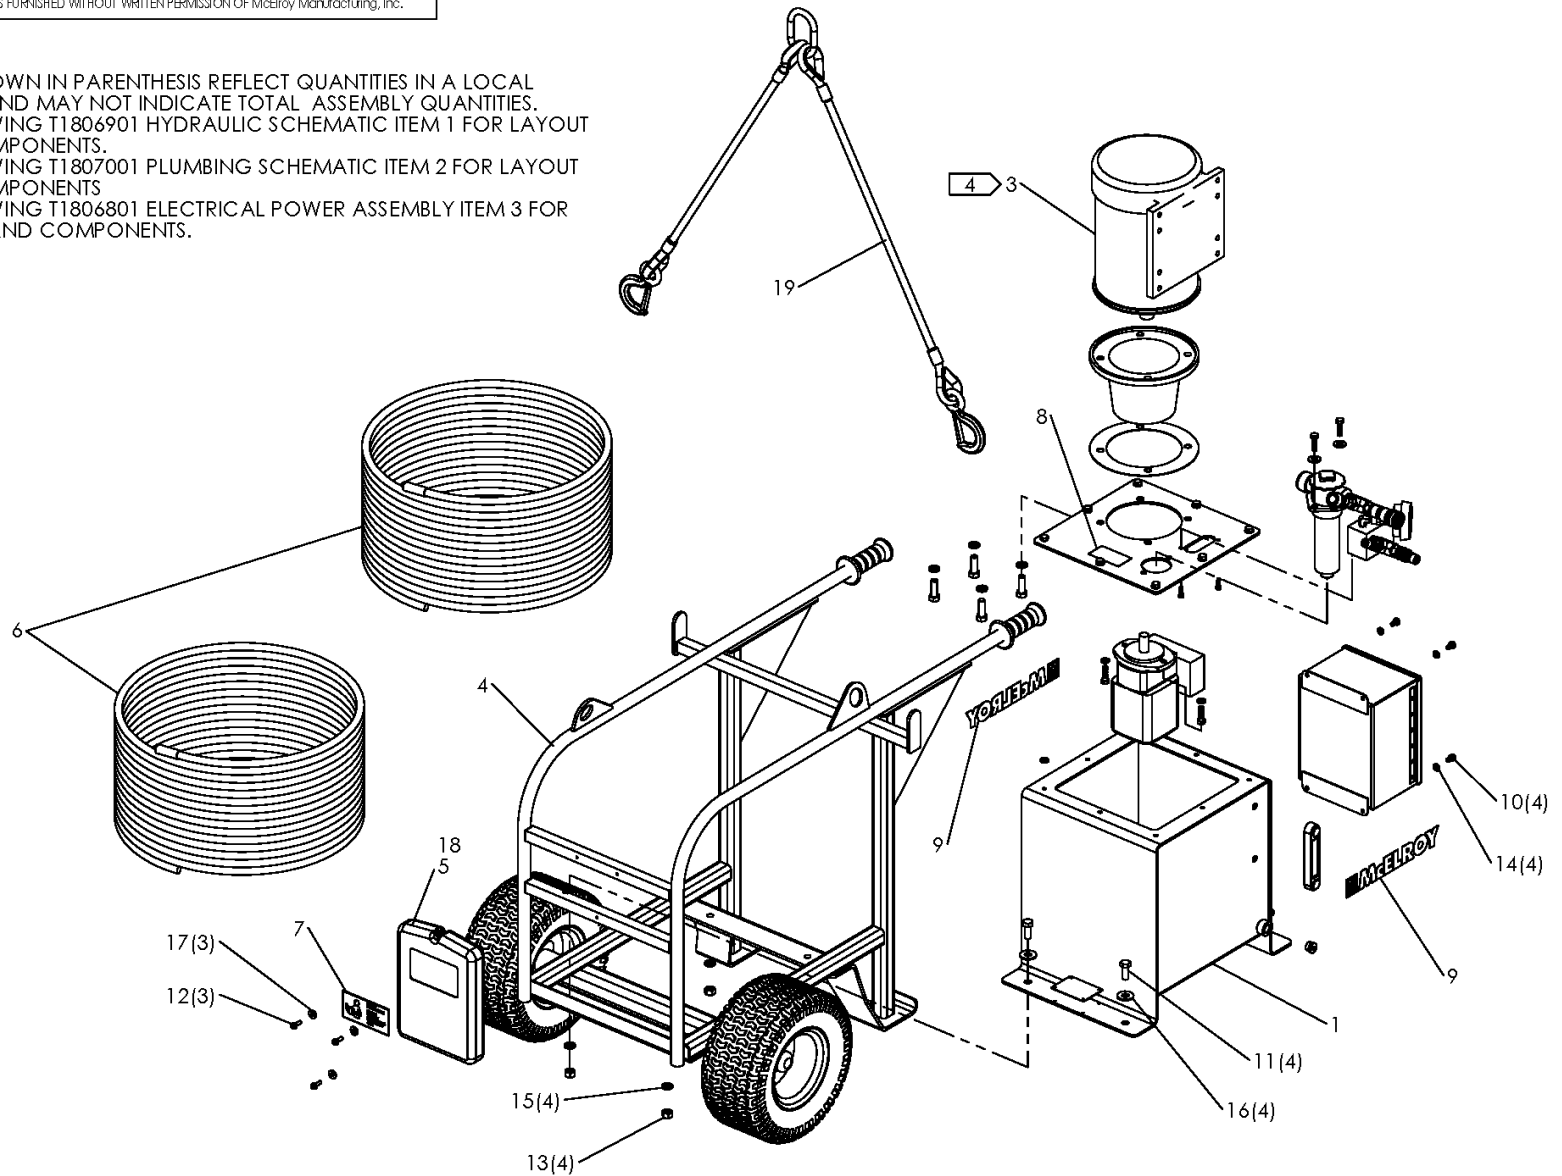

McElroy Manufacturing, Inc.
The leader by design.
Tulsa, Oklahoma U.S.A.

DRAWN: BWW CHECK: SWB APPRVD: SWB DATE: 10/28/05 SHT No: 2 REV No: C PART No: T1810902
EP1500P(PitBull®) HPU ASSEMBLY 220-240V, 50/60Hz, 3Ph

NOTES:

1. ITEMS SHOWN IN PARENTHESIS REFLECT QUANTITIES IN A LOCAL GROUP AND MAY NOT INDICATE TOTAL ASSEMBLY QUANTITIES.
2. SEE DRAWING T1806901 HYDRAULIC SCHEMATIC ITEM 1 FOR LAYOUT AND COMPONENTS.
3. SEE DRAWING T1807001 PLUMBING SCHEMATIC ITEM 2 FOR LAYOUT AND COMPONENTS
4. SEE DRAWING T1806801 ELECTRICAL POWER ASSEMBLY ITEM 3 FOR LAYOUT AND COMPONENTS.