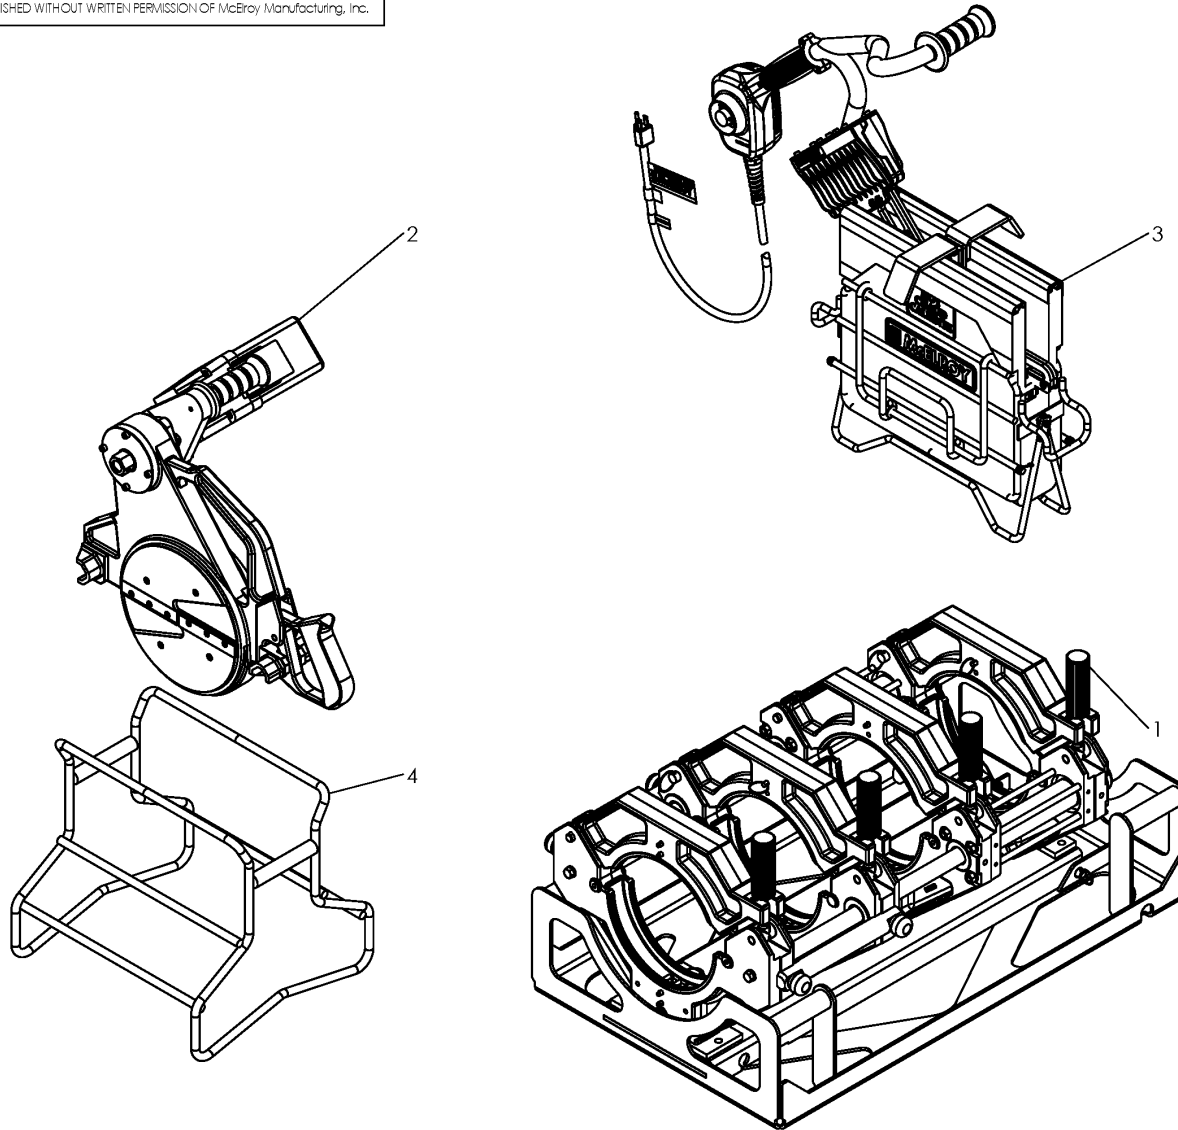

DynaMc® 28 EP 4 JAW FUSION MACHINE PACKAGE

McElroy Manufacturing Parts List

Part Number: A900102 DynaMc 28 Electric Pump 4 Jaw 240V & 120V, 50/60Hz Fusion Machine Package (240V Facer & 120V Heater)

Part Number A900102 Component List

Item	Component	Description	Quantity	Unit	Price
1	900101	DynaMc 28 Electric Pump 4 Jaw Carriage Assembly	1.0	EA	12,057.00
2	899401	DynaMc 28 Hand Pump 220-240V, 50/60Hz, 1Ph Facer Assembly	1.0	EA	6,401.00
3	848709	Obsolete & Replaced by 901601 (Effective to 2/9/20)	1.0	EA	0.00
3	901601	28 DIPS 100-120V,50/60Hz Heater Assembly	1.0	EA	4,078.00
4	T801101	Facer Stand	1.0	EA	448.00

Please visit <https://fusion.mcelroy.com/parts> to purchase parts or for more information.