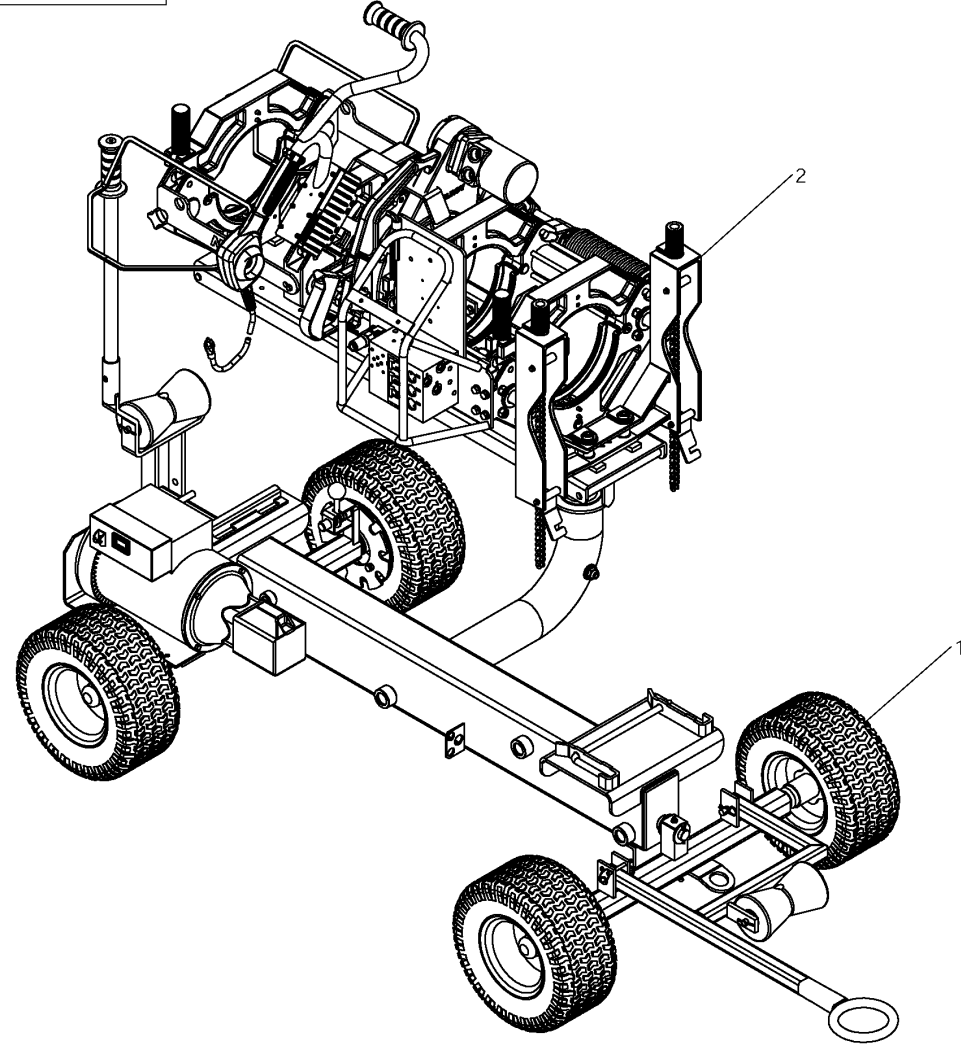

McElroy Manufacturing, Inc.
The leader by design.
Tulsa, Oklahoma U.S.A.

DRAWN: JAB	CHECK: SWB	APPRVD: SWB	DATE: 12/16/05	SHT No: 1	REV No: B	PART No: A860801,02,03,08

No. 28 COMBINATION FUSION MACHINE PACKAGE