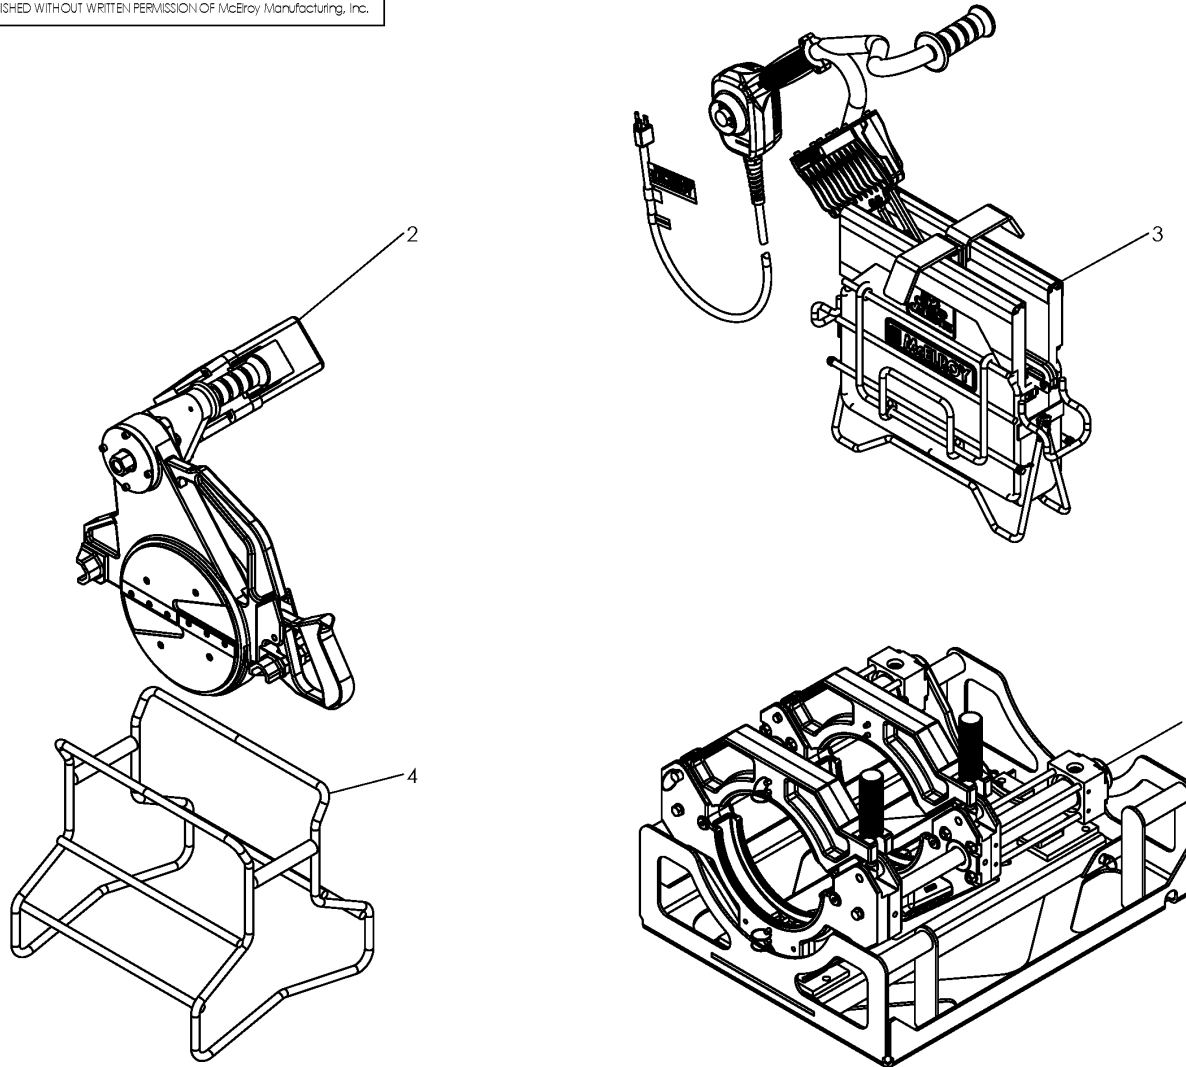

DRAWN: FAW CHECK: TKD APPRVD: BLM DATE: 4/20/10 SHT No: 1 of 3 REV No: A PART No: A900200

DynaMc® 28 EP 2 JAW FUSION MACHINE PACKAGE

McElroy Manufacturing Parts List

Part Number: A900203 DynaMc 28 Electric Pump 2 Jaw 120V & 240V, 50/60Hz Fusion Machine Package (120V Facer & 240V Heater)

Part Number A900203 Component List

Item	Component	Description	Quantity	Unit	Price
1	900201	DynaMc 28 Electric Pump 2 Jaw Carriage Assembly	1.0	EA	10,779.00
2	899301	DynaMc 28 Hand Pump 100-120V, 50/60Hz, 1Ph Facer Assembly	1.0	EA	6,401.00
3	848803	Obsolete & Replaced by 901701 (Effective to 2/9/20)	1.0	EA	0.00
3	901701	28 DIPS 220-240V,50/60Hz Heater Assembly	1.0	EA	4,078.00
4	T801101	Facer Stand	1.0	EA	448.00

Please visit <https://fusion.mcelroy.com/parts> to purchase parts or for more information.