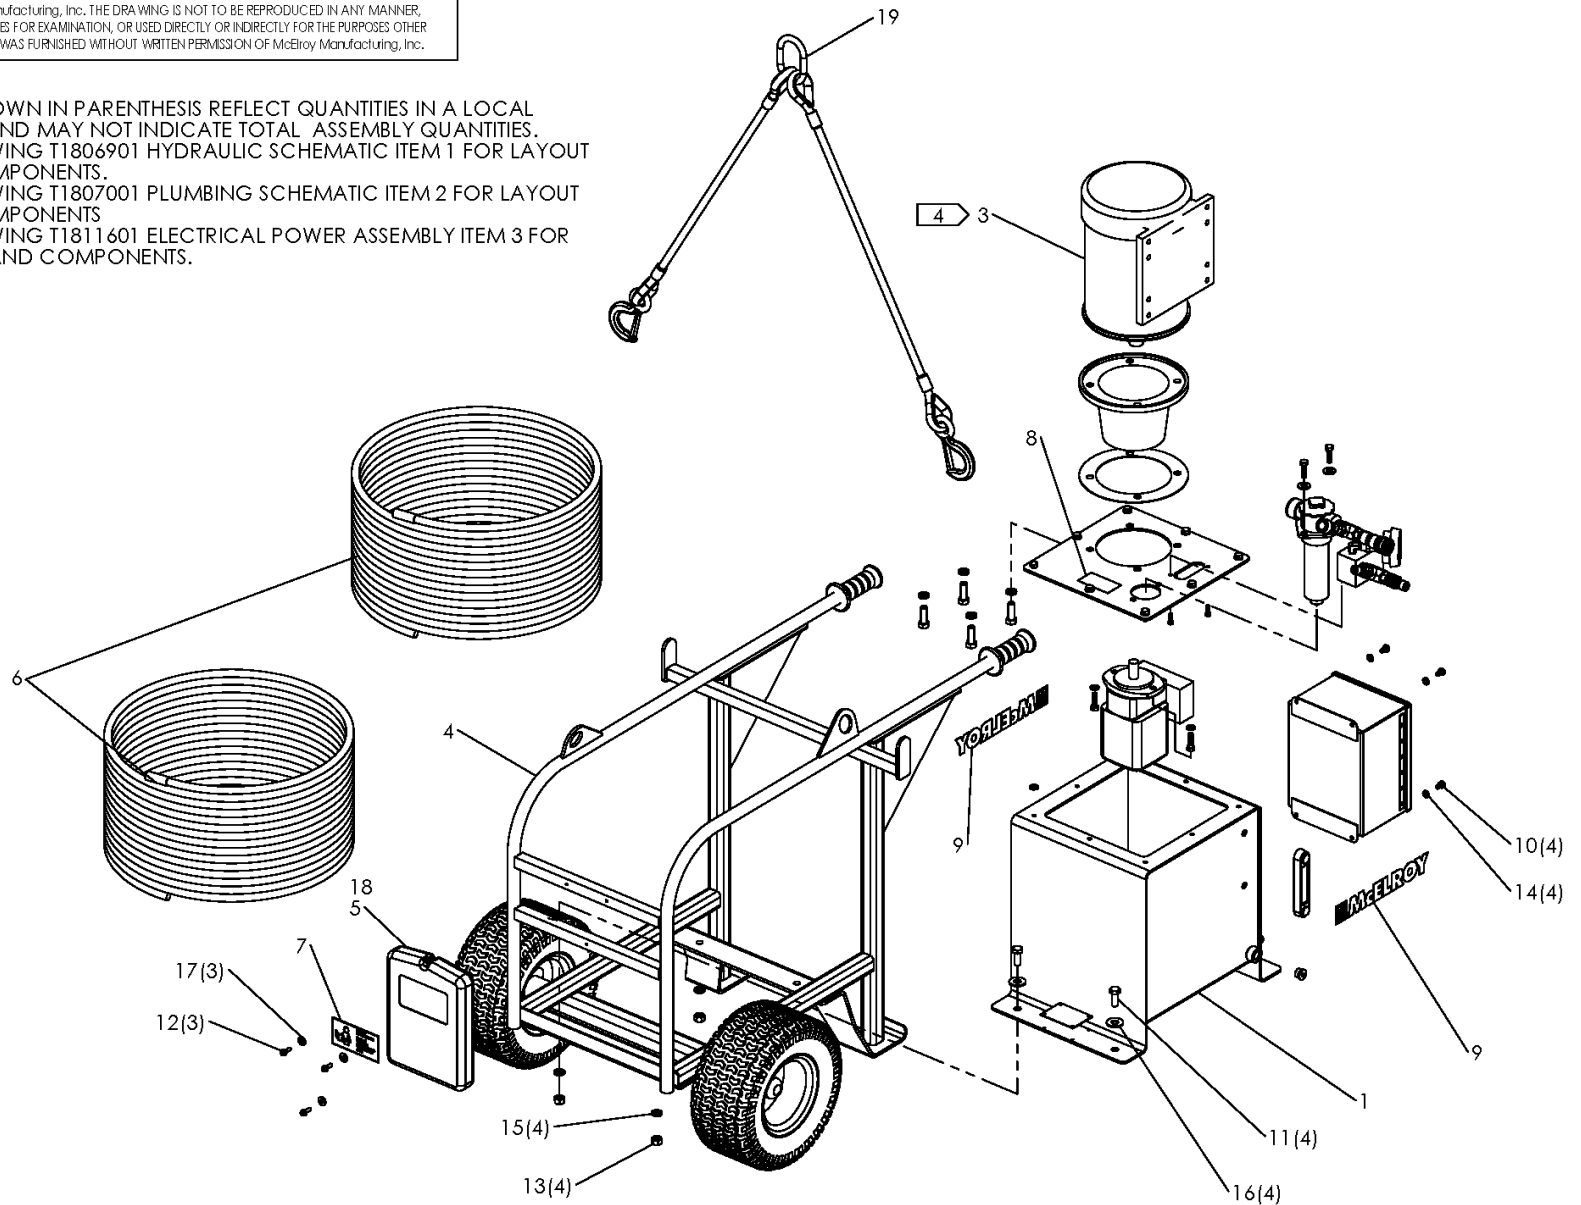

McElroy Manufacturing, Inc.
The leader by design.
Tulsa, Oklahoma U.S.A.

DRAWN: RLE	CHECK: BLM	APPR'VD: DWP	DATE: 4/25/05	SHT No: 1	REV No: D	PART No: T1810901

EP1500P (Pit Bull®) HPU ASSEMBLY 240V, 60Hz, 1Ph

NOTES:

1. ITEMS SHOWN IN PARENTHESIS REFLECT QUANTITIES IN A LOCAL GROUP AND MAY NOT INDICATE TOTAL ASSEMBLY QUANTITIES.
2. SEE DRAWING T1806901 HYDRAULIC SCHEMATIC ITEM 1 FOR LAYOUT AND COMPONENTS.
3. SEE DRAWING T1807001 PLUMBING SCHEMATIC ITEM 2 FOR LAYOUT AND COMPONENTS.
4. SEE DRAWING T1811601 ELECTRICAL POWER ASSEMBLY ITEM 3 FOR LAYOUT AND COMPONENTS.