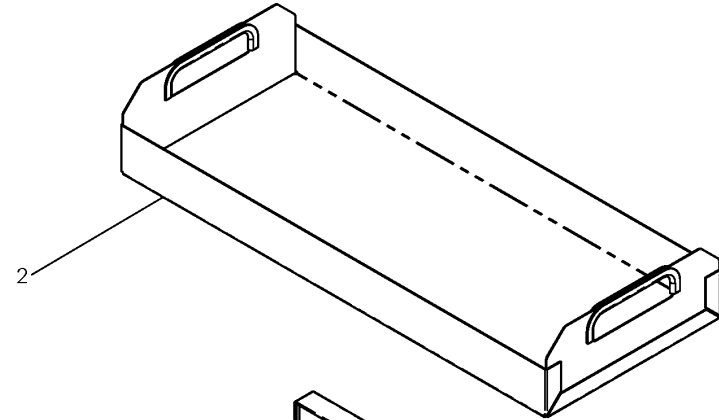

McElroy Manufacturing, Inc.
The leader by design.
Tulsa, Oklahoma U.S.A.

DRAWN: LBK   CHECK: JBC   APPR'VD: DWP   DATE: 9/30/09   SHT No: 1   REV No: C   PART No: SW16001

STORAGE BOX ASSEMBLY

McElroy Manufacturing Parts List

Part Number: SW16001 Storage Box Assembly

Part Number SW16001 Component List

Item	Component	Description	Quantity	Unit	Price
1	SW16801	Box Assembly	1.0	EA	483.00
2	SW16901	Tray Assembly	1.0	EA	75.58

Please visit <https://fusion.mcelroy.com/parts> to purchase parts or for more information.