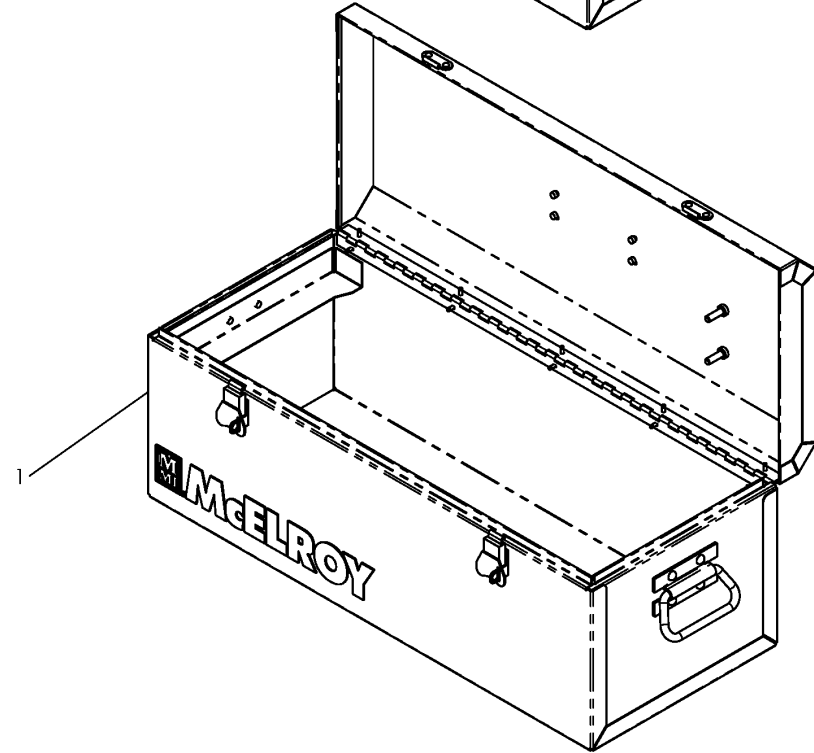

McElroy Manufacturing, Inc.
The leader by design.
Tulsa, Oklahoma U.S.A.

DRAWN: LBK   CHECK: JBC   APPR'VD: DWP   DATE: 9/30/09   SHT No: 1   REV No: C   PART No: SW16001

STORAGE BOX ASSEMBLY

McElroy Manufacturing Parts List

Part Number: SW16001 Storage Box Assembly

Part Number SW16001 Component List

Item	Component	Description	Quantity	Unit	Price
1	SW16801	Box Assembly	1.0	EA	483.00
2	SW16901	Tray Assembly	1.0	EA	75.58

Please visit <https://fusion.mcelroy.com/parts> to purchase parts or for more information.