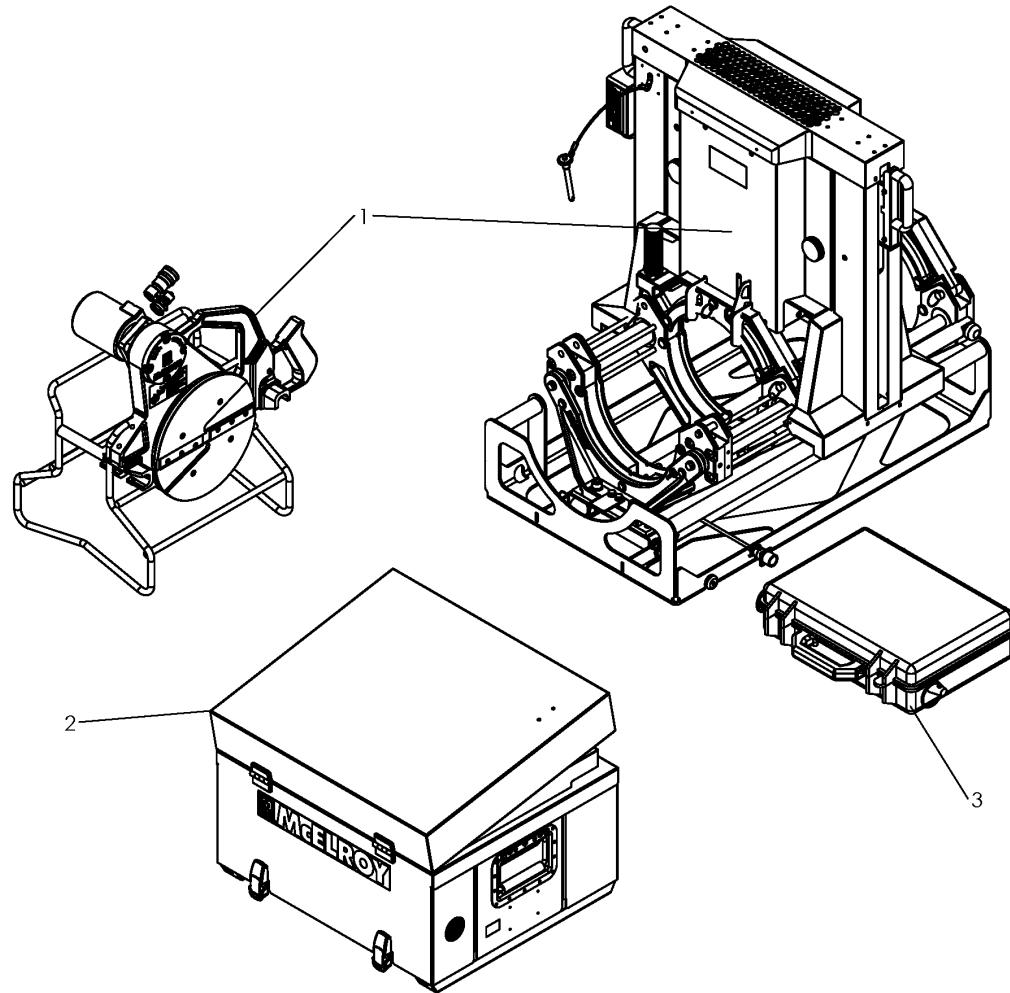

McElroy Manufacturing, Inc.  
The leader by design.  
Tulsa, Oklahoma U.S.A.

DRAWN: PJD    CHECK: BEA    APPRVD: SWB    DATE: 5/19/10    SHT No: 2    REV No: A    PART No: A887002

DynaMc 250 AUTOMATIC FUSION MACHINE PACKAGE 220-240V, 50/60 Hz, 1 Ph

## McElroy Manufacturing Parts List

**Part Number:** A887002 DynaMc 250 Automatic 220-240V Fusion Machine Package

### Part Number A887002 Component List

Item	Component	Description	Quantity	Unit	Price
1	887002	DynaMc 250 220-240V Automatic Fusion Machine Assembly	1.0	EA	30,876.00
2	1264902	DynaMc Automatic 220-240V, 50/60Hz, 1Ph HPU Assembly	1.0	EA	15,405.00
3	1266701	DynaMc Operator Control Box Assembly (Effective to 5/16/16)	1.0	EA	0.00
3	1266702	DynaMc Operator Control Box Assembly	1.0	EA	7,744.00
4	1271201	Contact McElroy Tech Support (Effective to 5/16/16)	1.0	EA	0.00
4	1271202	DM Auto Hose & Cable Kit	1.0	EA	0.00