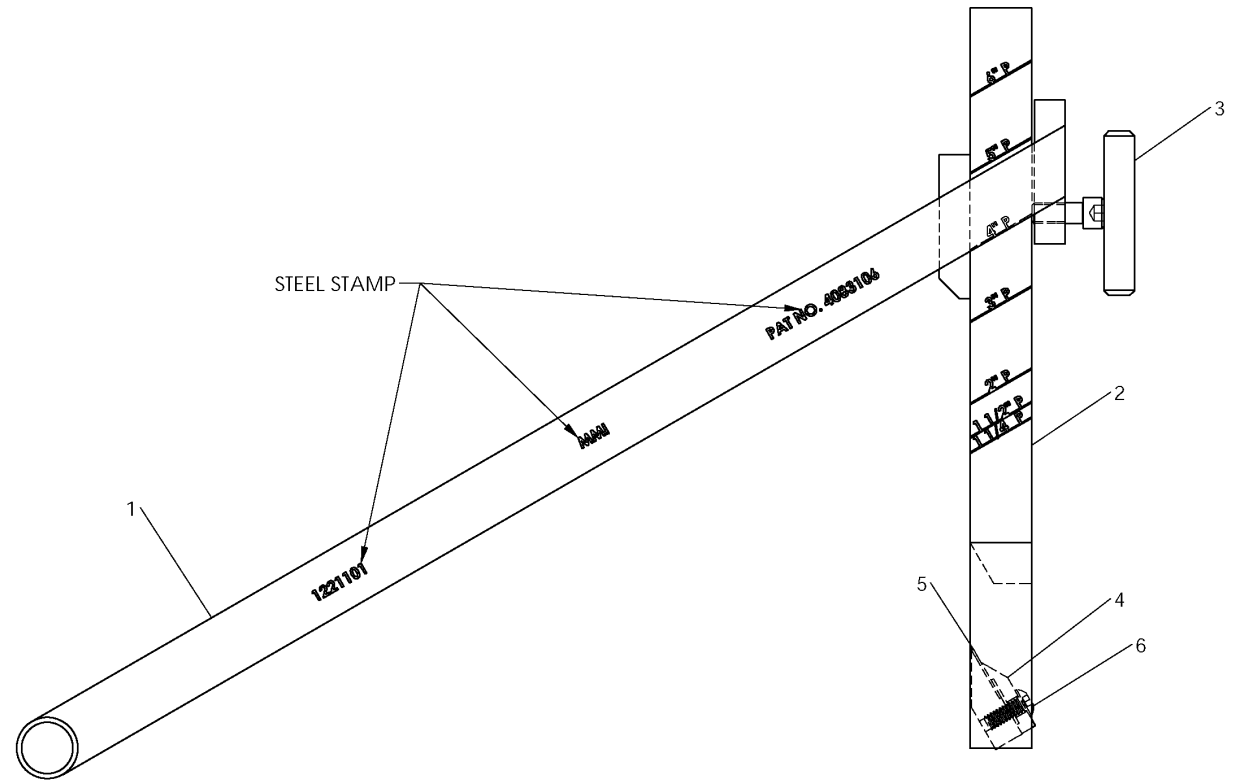

McElroy Manufacturing, Inc.
The leader by design.
Tulsa, Oklahoma U.S.A.

DRAWN: APW

CHECK: BWP

APPRVD: MLM

DATE: 9/19/00

SHT No: 1

REV No: H

PART No: 1221101

6" EXTERNAL BEAD TRIMMER ASSEMBLY

McElroy Manufacturing Parts List

Part Number: 1221101 6" External Bead Trimmer Assembly

Part Number 1221101 Component List

Item	Component	Description	Quantity	Unit	Price
1	1221201	6 Ext BT Handle	1.0	EA	365.00
2	1221301	6 Ext BT Cutter Holder	1.0	EA	0.00
3	1221402	Ext BT Adjustment Screw Wld	1.0	EA	77.20
4	1221501	6 Ext BT Blade Clamp	1.0	EA	122.00
5	1221601	6 Ext BT Blade	1.0	EA	40.18
6	MAN00062	#10-24NCX1/2 LG Bhscs SS	1.0	EA	0.39

Please visit <https://fusion.mcelroy.com/parts> to purchase parts or for more information.