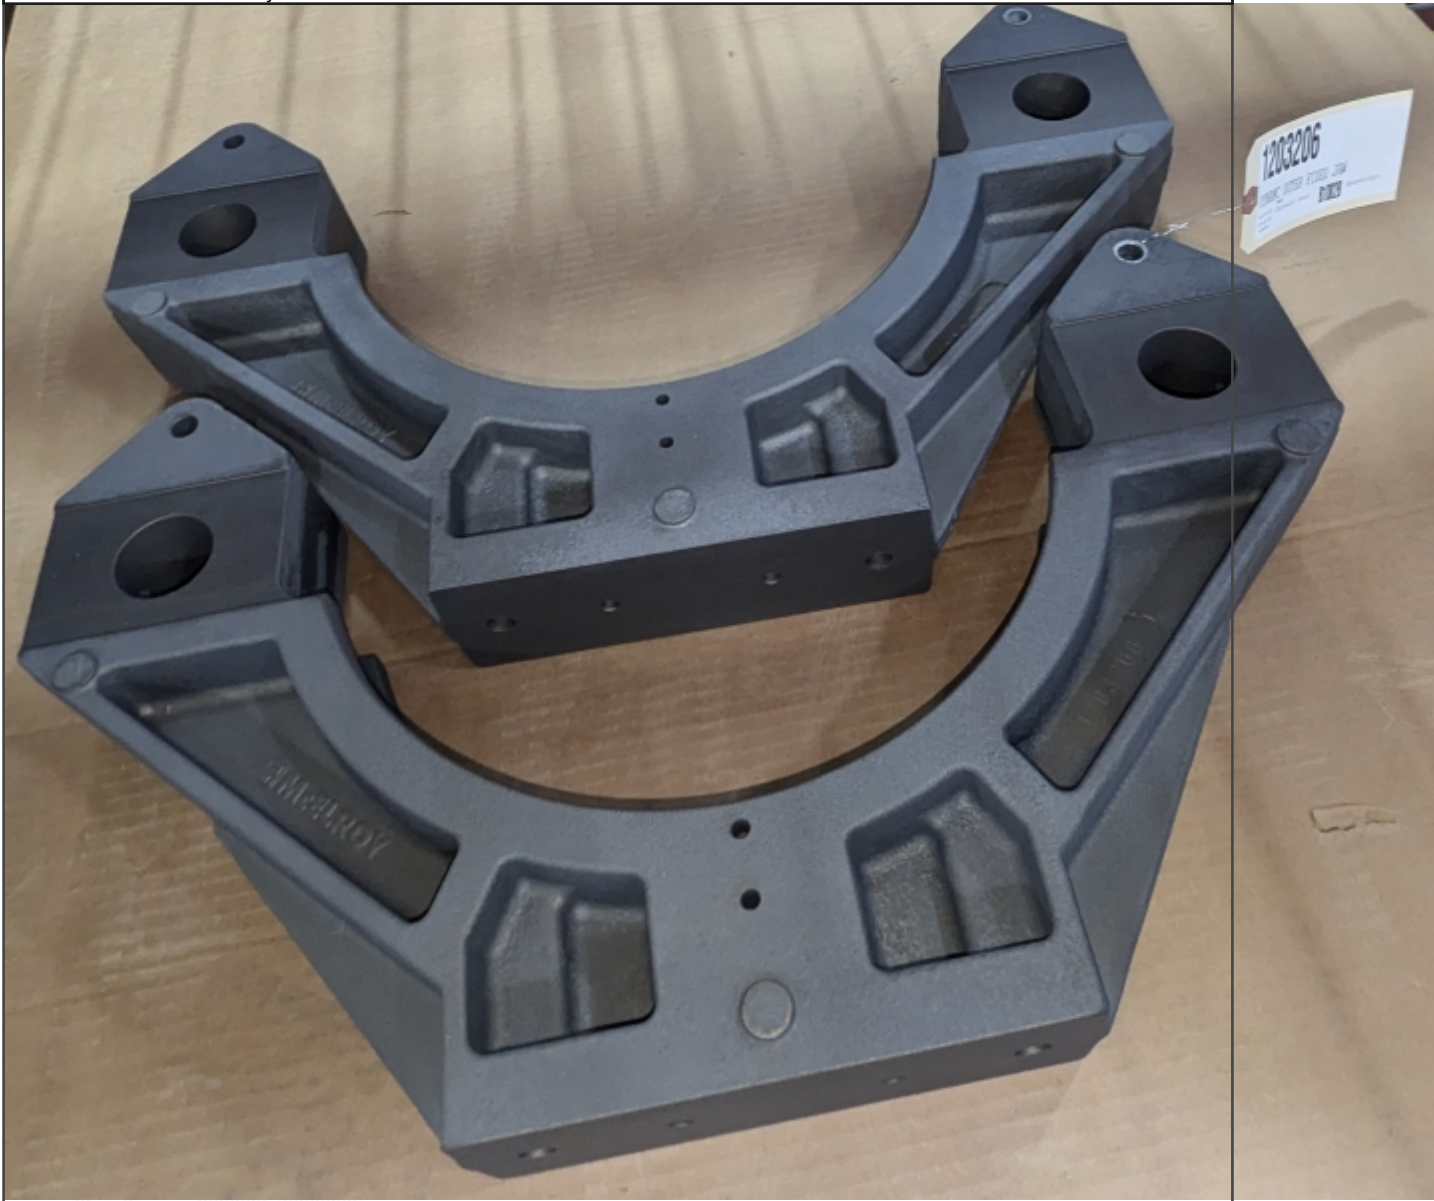

McElroy Manufacturing Parts List

Part Number: 1203206 Dynamic Outer Fixed Jaw

Dynamic outer fixed jaw

Please visit <https://fusion.mcelroy.com/parts> to purchase parts or for more information.