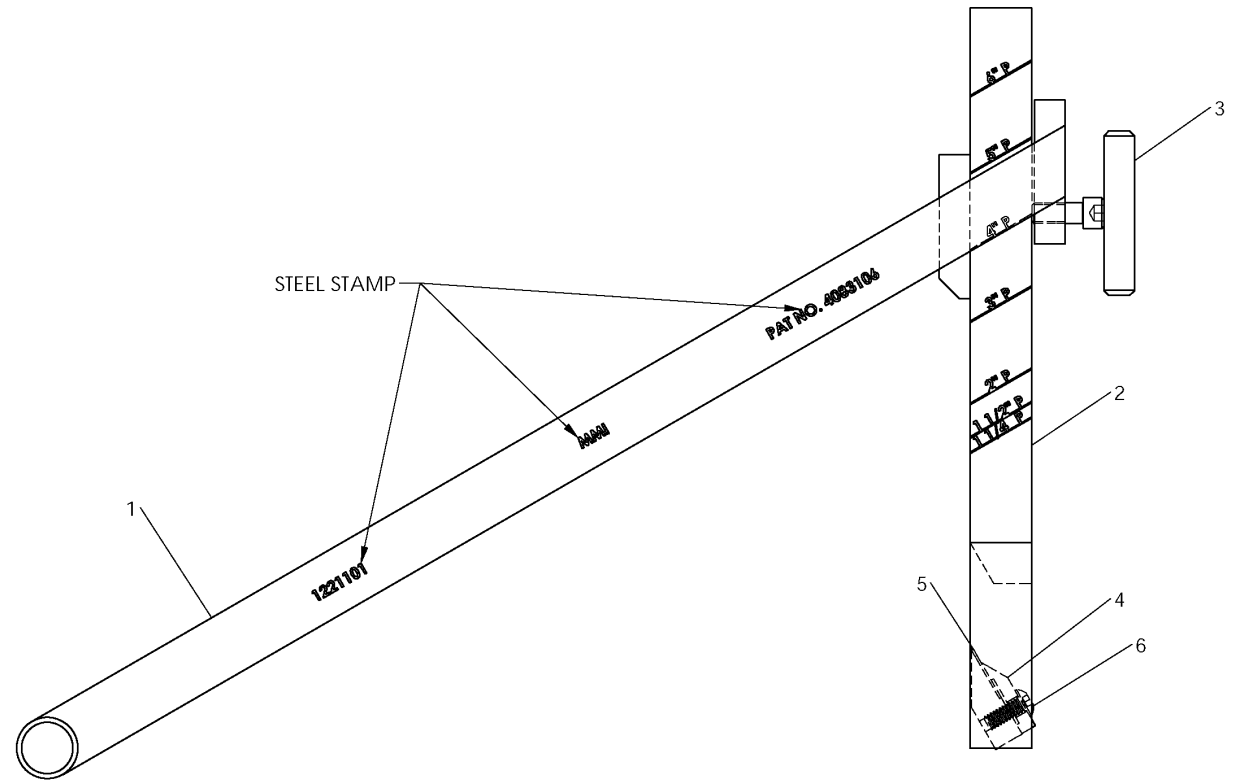

McElroy Manufacturing, Inc.
The leader by design.
Tulsa, Oklahoma U.S.A.

DRAWN: APW   CHECK: BWP   APPRVD: MLM   DATE: 9/19/00   SHT No: 1   REV No: H   PART No: 1221101

6" EXTERNAL BEAD TRIMMER ASSEMBLY

McElroy Manufacturing Parts List

Part Number: 1221101 6" External Bead Trimmer Assembly

Part Number 1221101 Component List

Item	Component	Description	Quantity	Unit	Price
1	1221201	6 Ext BT Handle	1.0	EA	413.00
2	1221301	6 Ext BT Cutter Holder	1.0	EA	0.00
3	1221402	Ext BT Adjustment Screw Wld	1.0	EA	85.00
4	1221501	6 Ext BT Blade Clamp	1.0	EA	133.00
5	1221601	6 Ext BT Blade	1.0	EA	42.95
6	MAN00062	#10-24NCX1/2 LG Bhscs SS	1.0	EA	0.29

Please visit <https://fusion.mcelroy.com/parts> to purchase parts or for more information.