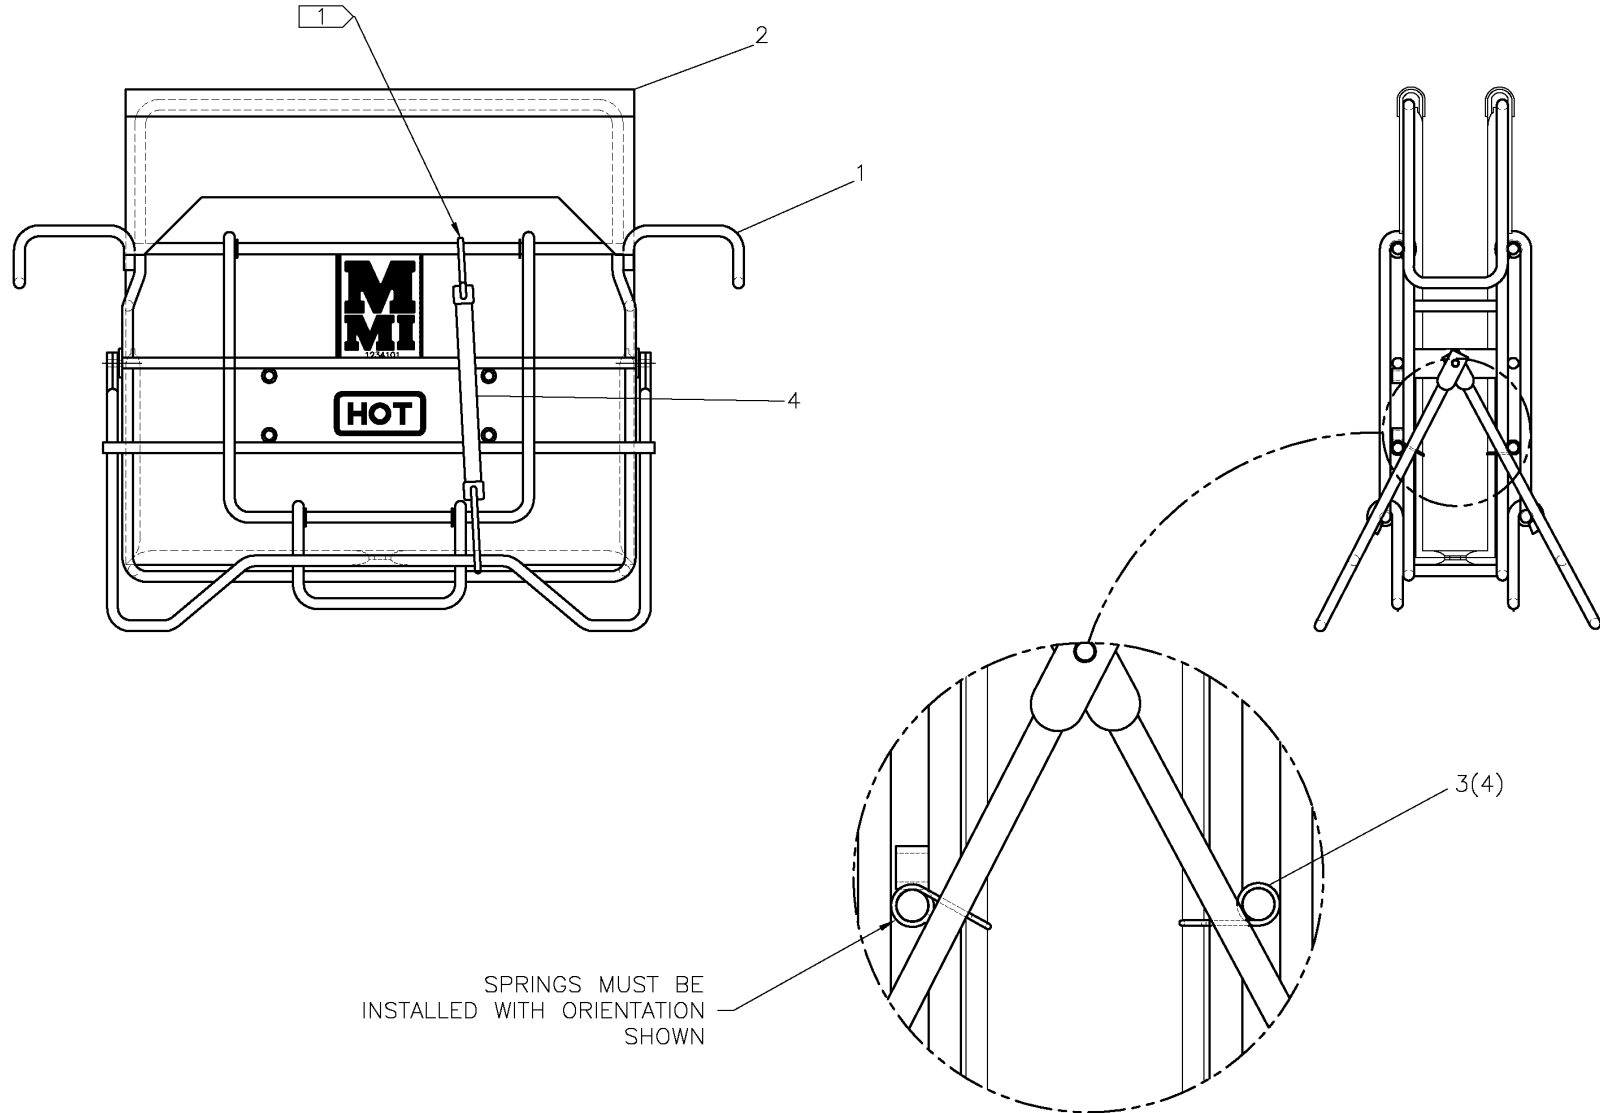

NOTES:

1. CLOSE LOOP THIS HOOK ONLY.

McElroy Manufacturing Parts List

Part Number: 1234202 Heater Bag Assembly

Heater bag assy

Part Number 1234202 Component List

Item	Component	Description	Quantity	Unit	Price
1	1234305	Heater Bag Frame Assy	1.0	EA	462.00
2	1234101	Insulated Heater Bag	1.0	EA	484.00
3	1835208	Leg Retainer Spring	4.0	EA	4.20
4	MJG00001	10" Bungee Cord W/s-hook	1.0	EA	5.24