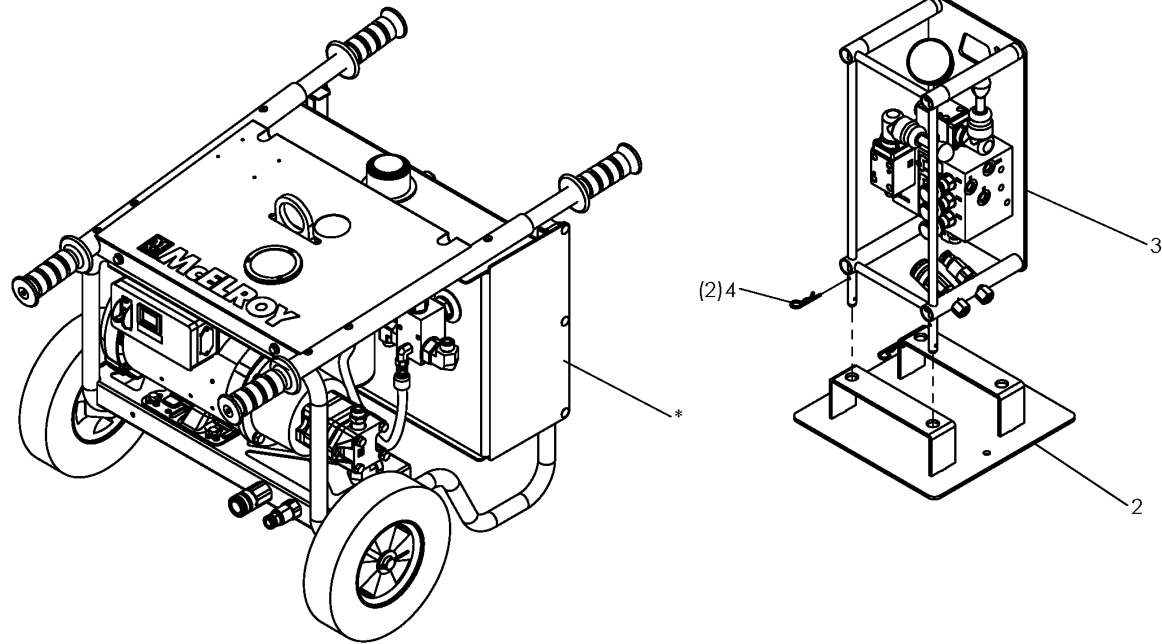

EP 1500AD HPU AND MANIFOLD ASSEMBLY

McElroy Manufacturing Parts List

Part Number: 1284903 EP1500AD 240V HPU & Manifold Assembly

Part Number 1284903 Component List

Item	Component	Description	Quantity	Unit	Price
1	1284803	EP1500AD, 208-230V, 50/60Hz, 1Ph HPU Assembly	1.0	EA	0.00
2	1285601	Foot Wld	1.0	EA	240.00
3	1286401	Manifold Assembly	1.0	EA	7,322.00
4	MCH00036	1/8DIAX2LG Cotter Pin	2.0	EA	0.63

Please visit <https://fusion.mcelroy.com/parts> to purchase parts or for more information.