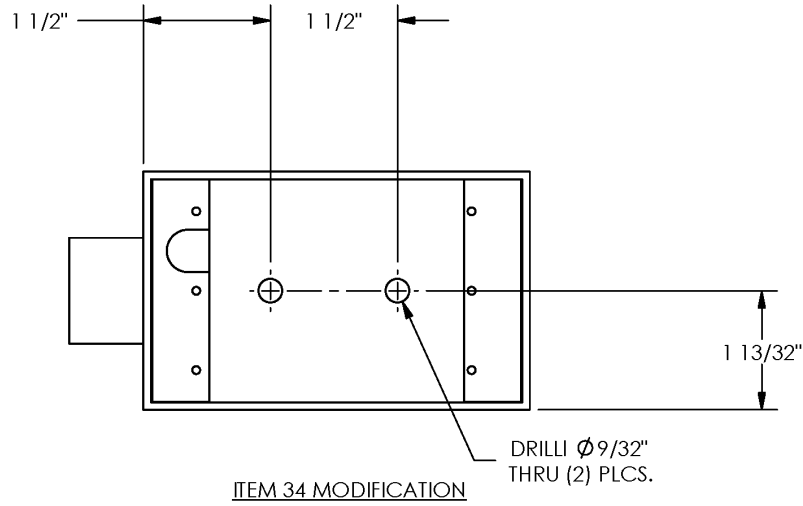

McElroy Manufacturing, Inc.
The leader by design.
Tulsa, Oklahoma U.S.A.

DRAWN: BWW CHECK: BLM APPRVD: SWB DATE: 07/29/03 SHT No: 1B REV No: T PART No: 1869701

#412/#618 GAS POWER ASSEMBLY

5 ITEM 31 WIRING