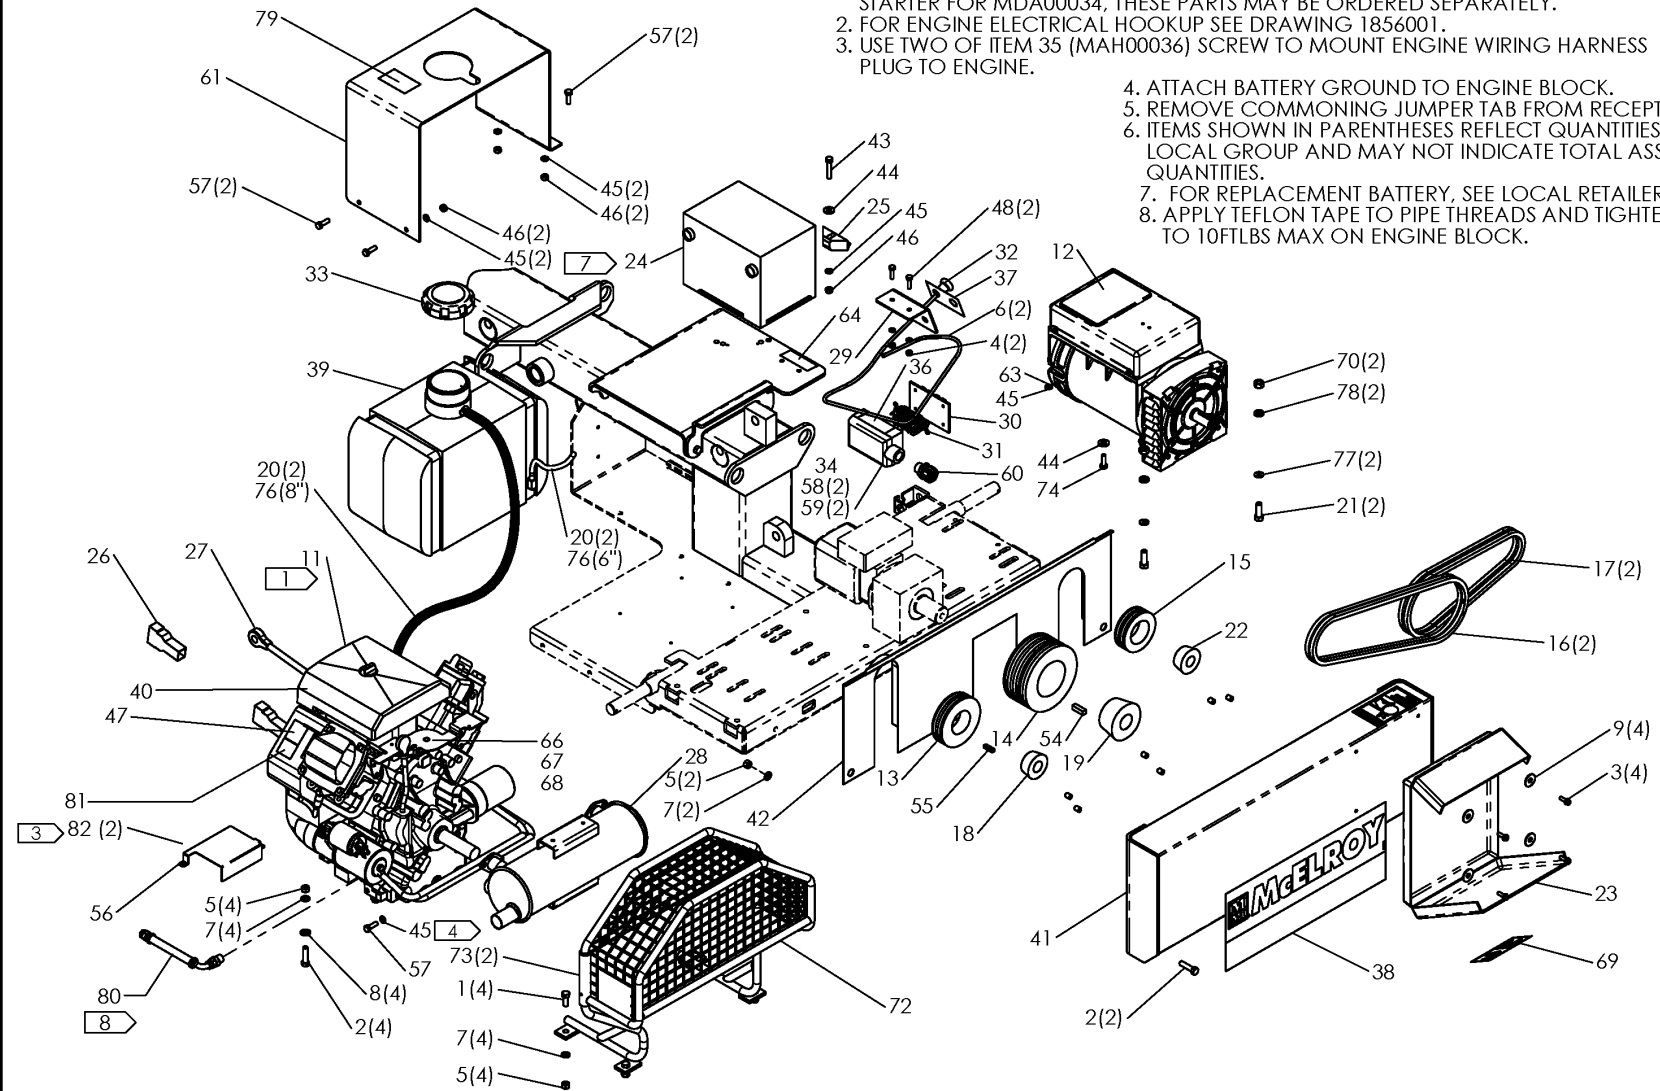

McElroy Manufacturing, Inc.
The leader by design.
Tulsa, Oklahoma U.S.A.

DRAWN: BWW CHECK: BLM APPRVD: SWB DATE: 07/29/03 SHT No: 1A REV No: T PART No: 1869701

#412/#618 GAS POWER ASSEMBLY

NOTES:

1. ITEM 11 MDA00034 INCLUDES (1) MDA00164 VOLTAGE REGULATOR, (1) MDA00194 STARTER, (1) MDA00195 OIL FILTER, (1) MDA00294 OIL DIP STICK (1) MDA00039 KEY SWITCH, (1) MDA00273 DUPLICATE KEY SET, (1) MDA00038 STARTER HARNESS, (1) MDA00043 FUEL FILTER, (1) MDA00044 AIR FILTER, (1) MDA00045 AIR PRECLEANER, (1) MDA00051 VALVE COVER KIT, (2) MDA00069 MUFFLER GASKETS, (4) MDA00070 MUFFLER NUTS, AND (1) MKH00087 DIGITAL TACH. & HOUR METER. PART NUMBER MDA00194 STARTER FOR MDA00034, THESE PARTS MAY BE ORDERED SEPARATELY.
2. FOR ENGINE ELECTRICAL HOOKUP SEE DRAWING 1856001.
3. USE TWO OF ITEM 35 (MAH00036) SCREW TO MOUNT ENGINE WIRING HARNESS PLUG TO ENGINE.
4. ATTACH BATTERY GROUND TO ENGINE BLOCK.
5. REMOVE COMMONING JUMPER TAB FROM RECEPTACLE.
6. ITEMS SHOWN IN PARENTHESES REFLECT QUANTITIES IN A LOCAL GROUP AND MAY NOT INDICATE TOTAL ASSEMBLY QUANTITIES.
7. FOR REPLACEMENT BATTERY, SEE LOCAL RETAILER.
8. APPLY TEFLON TAPE TO PIPE THREADS AND TIGHTEN TO 10FTLBS MAX ON ENGINE BLOCK.