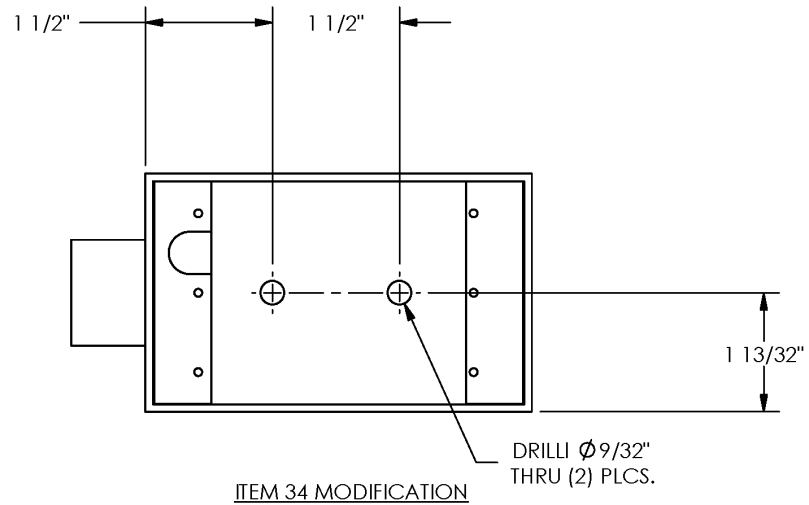

McElroy Manufacturing, Inc.
The leader by design.
Tulsa, Oklahoma U.S.A.

DRAWN: BWW CHECK: BLM APPRVD: SWB DATE: 07/29/03 SHT No: 1B REV No: T PART No: 1869701

#412/#618 GAS POWER ASSEMBLY

McElroy Manufacturing Parts List

Part Number: 1869701 412/618 Gas Power Assembly (Replaced by 1880001)

Part Number 1869701 Component List

Item	Component	Description	Quantity	Unit	Price
1	MAB00064	3/8-16NCX1LG Hhcs	4.0	EA	0.51
2	MAB00066	3/8-16NCX1-1/2LG Hhcs	6.0	EA	0.66
3	MAH00109	1/4-20NCX3/4 Hwh TC Screw SS	4.0	EA	1.22
4	MBA00005	1/4-20NC Fnsh Hex Nut Stl PL	2.0	EA	0.32
5	MBA00007	3/8-16NC Fnsh Hex Nut Stl PL	10.0	EA	0.29
6	MBE00005	1/4 Reg Splt Lck Washer Stl PL	2.0	EA	0.10
7	MBE00007	3/8 Reg Splt Lck Wshr Stl PL	10.0	EA	0.12
8	MBF00007	3/8 TY 'a' Wide FL Wshr Stl PL	4.0	EA	0.11
9	MBG00031	1/4 Fender Washer Stl PL	4.0	EA	0.31
10	MLL00052	#14 Mtw/tew Wire, White	0.5	FT	0.00
11	MDA00034	19 HP Kohler Motor	1.0	EA	4,299.00
12	T1201701	Rolling 412/618/TracStar 28 Generator with Wiring Assembly	1.0	EA	1,669.00
13	MDD00005	3V,2GR,4.50 Od,tl, V-grv Shv	1.0	EA	51.63
14	MDD00013	3V,4GR,6.00 Od,tl, V-grv Shv	1.0	EA	145.00
15	MDD00054	3V,2GR,3.65 Od,tl, V-grv Shv	1.0	EA	96.94
16	MDE00010	3VX-425 V-belt	2.0	EA	23.75
17	MDE00029	3VX-335 V-belt	2.0	EA	22.03
18	MDI00001	#1610, 1-1/8B, TL Hub	1.0	EA	40.04
19	MDI00008	#2517, 1-1/2B, TL Hub	1.0	EA	62.17
20	MHA00012	1/4 Tube Clamp	4.0	EA	3.45
21	MAB00099	7/16-14NCX1-1/4LG Hhcs	2.0	EA	0.63
22	MDI00018	#1610,24MM B TI Hub	1.0	EA	30.56
23	MJQ00260	Std 8-1/2X11 Literature Compt	1.0	EA	70.72
24	MKG00014	12V Battery	1.0	EA	0.00
25	MLN00399	Battery Toe Clamp	1.0	EA	9.65
26	MLN00400	Battery Terminal Cover Set	1.0	EA	12.77
27	1857501	12/18 Red Battery Cable Mod	1.0	EA	83.55
28	MDA00037	Muffler for MDA00034	1.0	EA	540.00
29	1824101	Start Switch Panel	1.0	EA	79.26
30	MLB00029	Elec Receptacle Cover	1.0	EA	73.00
31	MLB00028	120/240 Duplex Elec Receptacle	1.0	EA	81.79
32	MDA00035	Coated Choke Cable	1.0	EA	126.00
33	MDA00097	Obsolete & Repl by MDA00322 (Effective 3/24/03 to 12/28/10)	1.0	EA	0.00
33	MDA00184	3.5" Carb Racheting Cap	1.0	EA	33.72
34	MLA00011	Elec Box	1.0	EA	74.12
35	MAH00036	#6-32NCX3/8LG Hwh TC Scr	2.0	EA	0.29
36	T1201702	Voltage Label	1.0	EA	10.99
37	816348	Motor On/off/start/choke Label	1.0	EA	11.46
38	8163121	McElroy Label	1.0	EA	33.15
39	T1203901	Obsolete & Repl by T1203903 (Effective 3/24/03 to 12/28/10)	1.0	EA	0.00
39	1878801	5 Gallon Carb Fuel Tank	1.0	EA	372.00
40	1857502	12/18 Black Battery Cable Mod	1.0	EA	69.39
41	1855201	Gas Belt Guard Weldment	1.0	EA	577.00
42	1855202	Kohler Cmd Frt Belt Guard Wid	1.0	EA	281.00
43	MAB00036	5/16-18NCX1-3/4LG Hhcs	1.0	EA	0.57
44	MBF00006	5/16TY 'a' Wide FL Wshr Stl PL	2.0	EA	0.11
45	MBE00006	5/16 Reg Splt Lck Wshr Stl PL	7.0	EA	0.11
46	MBA00006	5/16-18NC Fnsh Hex Nut Stl PL	5.0	EA	0.33
47	816349	Oil Type Notice Label	1.0	EA	8.91
48	MAB00004	1/4-20NCX1LG Hhcs	2.0	EA	0.32
54	MCK00053	3/8X3/8X1-1/4LG Key,sq Ends	1.0	EA	3.84
55	MCK00038	1/4X1/4X1LG Key,sq Ends	1.0	EA	3.01
56	1824501	Eng Linkage Cover W/ Hardware	1.0	EA	34.38