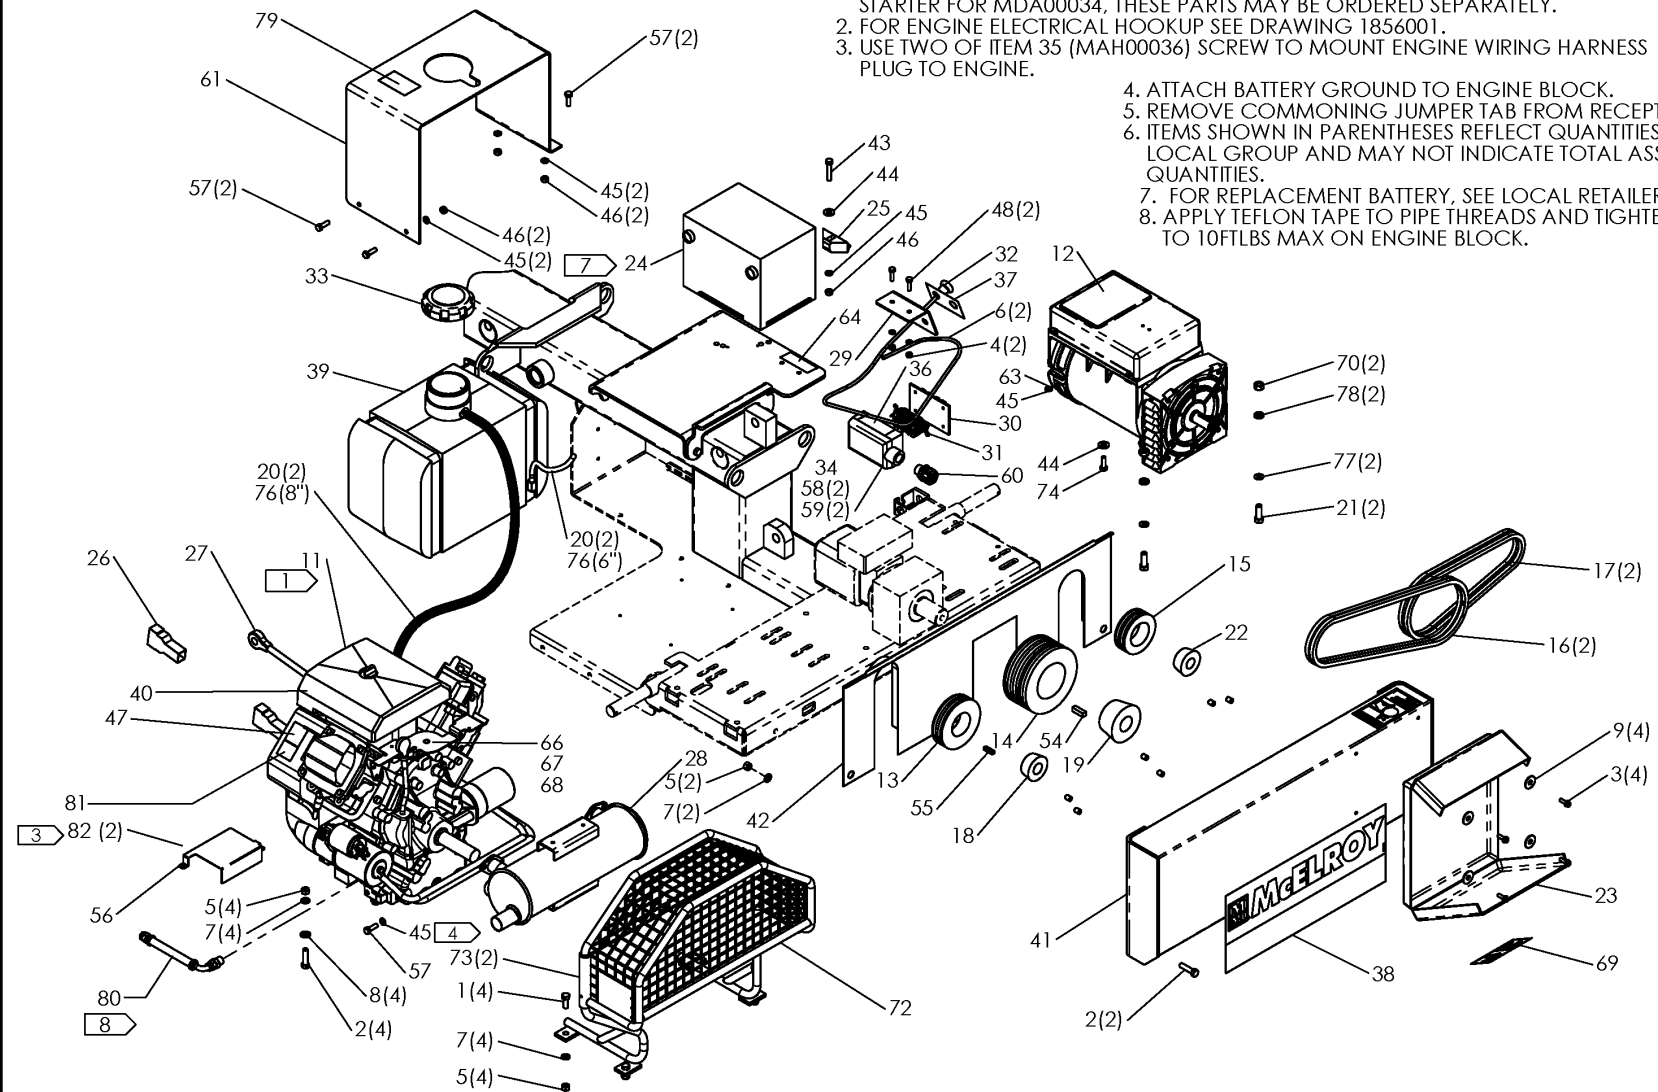

McElroy Manufacturing, Inc.
The leader by design.
Tulsa, Oklahoma U.S.A.

DRAWN: BWW CHECK: BLM APPRVD: SWB DATE: 07/29/03 SHT No: 1A REV No: T PART No: 1869701

#412/#618 GAS POWER ASSEMBLY

NOTES:

1. ITEM 11 MDA00034 INCLUDES (1) MDA00164 VOLTAGE REGULATOR, (1) MDA00194 STARTER, (1) MDA00195 OIL FILTER, (1) MDA00294 OIL DIP STICK (1) MDA00039 KEY SWITCH, (1) MDA00273 DUPLICATE KEY SET, (1) MDA00038 STARTER HARNESS, (1) MDA00043 FUEL FILTER, (1) MDA00044 AIR FILTER, (1) MDA00045 AIR PRECLEANER, (1) MDA00051 VALVE COVER KIT, (2) MDA00069 MUFFLER GASKETS, (4) MDA00070 MUFFLER NUTS, AND (1) MKH00087 DIGITAL TACH. & HOUR METER. PART NUMBER MDA00194 STARTER FOR MDA00034, THESE PARTS MAY BE ORDERED SEPARATELY.
2. FOR ENGINE ELECTRICAL HOOKUP SEE DRAWING 1856001.
3. USE TWO OF ITEM 35 (MAH00036) SCREW TO MOUNT ENGINE WIRING HARNESS PLUG TO ENGINE.
4. ATTACH BATTERY GROUND TO ENGINE BLOCK.
5. REMOVE COMMONING JUMPER TAB FROM RECEPTACLE.
6. ITEMS SHOWN IN PARENTHESSES REFLECT QUANTITIES IN A LOCAL GROUP AND MAY NOT INDICATE TOTAL ASSEMBLY QUANTITIES.
7. FOR REPLACEMENT BATTERY, SEE LOCAL RETAILER.
8. APPLY TEFLON TAPE TO PIPE THREADS AND TIGHTEN TO 10FTLBS MAX ON ENGINE BLOCK.