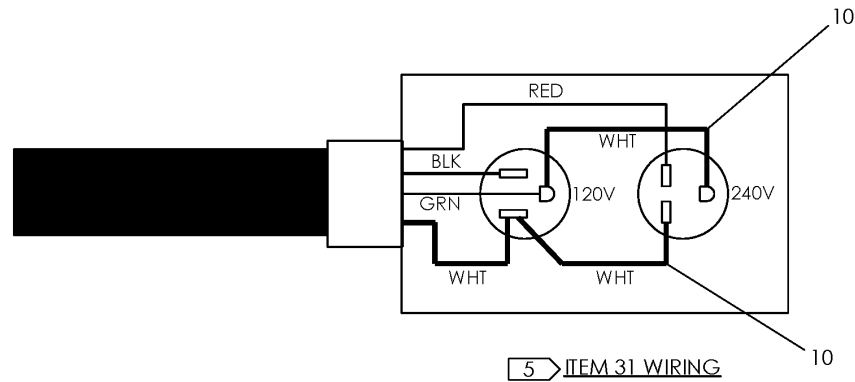

McElroy Manufacturing, Inc.
The leader by design.
Tulsa, Oklahoma U.S.A.

DRAWN: BWW CHECK: BLM APPRVD: SWB DATE: 07/29/03 SHT No: 1B REV No: T PART No: 1869701

#412/#618 GAS POWER ASSEMBLY

McElroy Manufacturing Parts List

Part Number: 1869701 412/618 Gas Power Assembly (Replaced by 1880001)

Part Number 1869701 Component List

Item	Component	Description	Quantity	Unit	Price
1	MAB00064	3/8-16NCX1LG Hhcs	4.0	EA	0.51
2	MAB00066	3/8-16NCX1-1/2LG Hhcs	6.0	EA	0.66
3	MAH00109	1/4-20NCX3/4 Hwh TC Screw SS	4.0	EA	1.22
4	MBA00005	1/4-20NC Fnsh Hex Nut Stl PL	2.0	EA	0.32
5	MBA00007	3/8-16NC Fnsh Hex Nut Stl PL	10.0	EA	0.29
6	MBE00005	1/4 Reg Splt Lck Washer Stl PL	2.0	EA	0.10
7	MBE00007	3/8 Reg Splt Lck Wshr Stl PL	10.0	EA	0.12
8	MBF00007	3/8 TY 'a' Wide FL Wshr Stl PL	4.0	EA	0.11
9	MBG00031	1/4 Fender Washer Stl PL	4.0	EA	0.31
10	MLL00052	#14 Mtw/tew Wire, White	0.5	FT	0.00
11	MDA00034	19 HP Kohler Motor	1.0	EA	4,299.00
12	T1201701	Rolling 412/618/TracStar 28 Generator with Wiring Assembly	1.0	EA	1,669.00
13	MDD00005	3V,2GR,4.50 Od,tl, V-grv Shv	1.0	EA	51.63
14	MDD00013	3V,4GR,6.00 Od,tl, V-grv Shv	1.0	EA	145.00
15	MDD00054	3V,2GR,3.65 Od,tl, V-grv Shv	1.0	EA	96.94
16	MDE00010	3VX-425 V-belt	2.0	EA	23.75
17	MDE00029	3VX-335 V-belt	2.0	EA	22.03
18	MDI00001	#1610, 1-1/8B, TL Hub	1.0	EA	40.04
19	MDI00008	#2517, 1-1/2B, TL Hub	1.0	EA	62.17
20	MHA00012	1/4 Tube Clamp	4.0	EA	3.45
21	MAB00099	7/16-14NCX1-1/4LG Hhcs	2.0	EA	0.63
22	MDI00018	#1610,24MM B TI Hub	1.0	EA	30.56
23	MJQ00260	Std 8-1/2X11 Literature Compt	1.0	EA	70.72
24	MKG00014	12V Battery	1.0	EA	0.00
25	MLN00399	Battery Toe Clamp	1.0	EA	9.65
26	MLN00400	Battery Terminal Cover Set	1.0	EA	12.77
27	1857501	12/18 Red Battery Cable Mod	1.0	EA	83.55
28	MDA00037	Muffler for MDA00034	1.0	EA	540.00
29	1824101	Start Switch Panel	1.0	EA	79.26
30	MLB00029	Elec Receptacle Cover	1.0	EA	73.00
31	MLB00028	120/240 Duplex Elec Receptacle	1.0	EA	81.79
32	MDA00035	Coated Choke Cable	1.0	EA	126.00
33	MDA00097	Obsolete & Repl by MDA00322 (Effective 3/24/03 to 12/28/10)	1.0	EA	0.00
33	MDA00184	3.5" Carb Racheting Cap	1.0	EA	33.72
34	MLA00011	Elec Box	1.0	EA	74.12
35	MAH00036	#6-32NCX3/8LG Hwh TC Scr	2.0	EA	0.29
36	T1201702	Voltage Label	1.0	EA	10.99
37	816348	Motor On/off/start/choke Label	1.0	EA	11.46
38	8163121	McElroy Label	1.0	EA	33.15
39	T1203901	Obsolete & Repl by T1203903 (Effective 3/24/03 to 12/28/10)	1.0	EA	0.00
39	1878801	5 Gallon Carb Fuel Tank	1.0	EA	372.00
40	1857502	12/18 Black Battery Cable Mod	1.0	EA	69.39
41	1855201	Gas Belt Guard Weldment	1.0	EA	577.00
42	1855202	Kohler Cmd Frt Belt Guard Wid	1.0	EA	281.00
43	MAB00036	5/16-18NCX1-3/4LG Hhcs	1.0	EA	0.57
44	MBF00006	5/16TY 'a' Wide FL Wshr Stl PL	2.0	EA	0.11
45	MBE00006	5/16 Reg Splt Lck Wshr Stl PL	7.0	EA	0.11
46	MBA00006	5/16-18NC Fnsh Hex Nut Stl PL	5.0	EA	0.33
47	816349	Oil Type Notice Label	1.0	EA	8.91
48	MAB00004	1/4-20NCX1LG Hhcs	2.0	EA	0.32
54	MCK00053	3/8X3/8X1-1/4LG Key,sq Ends	1.0	EA	3.84
55	MCK00038	1/4X1/4X1LG Key,sq Ends	1.0	EA	3.01
56	1824501	Eng Linkage Cover W/ Hardware	1.0	EA	34.38