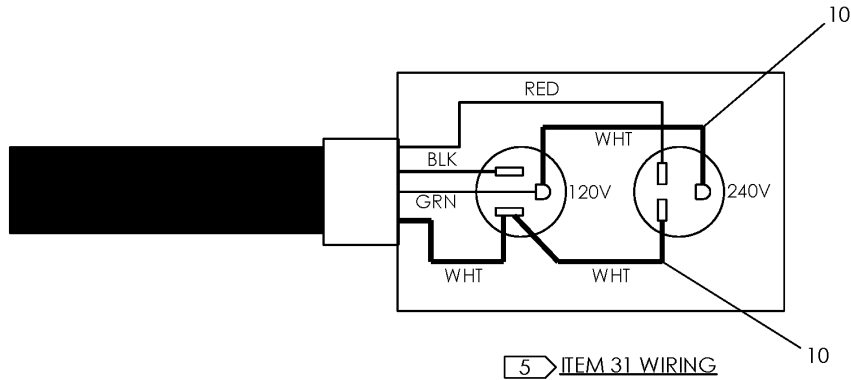

McElroy Manufacturing, Inc.
The leader by design.
Tulsa, Oklahoma U.S.A.

DRAWN: BWW CHECK: BLM APPRVD: SWB DATE: 07/29/03 SHT No: 1B REV No: T PART No: 1869701

#412/#618 GAS POWER ASSEMBLY

5 ITEM 31 WIRING