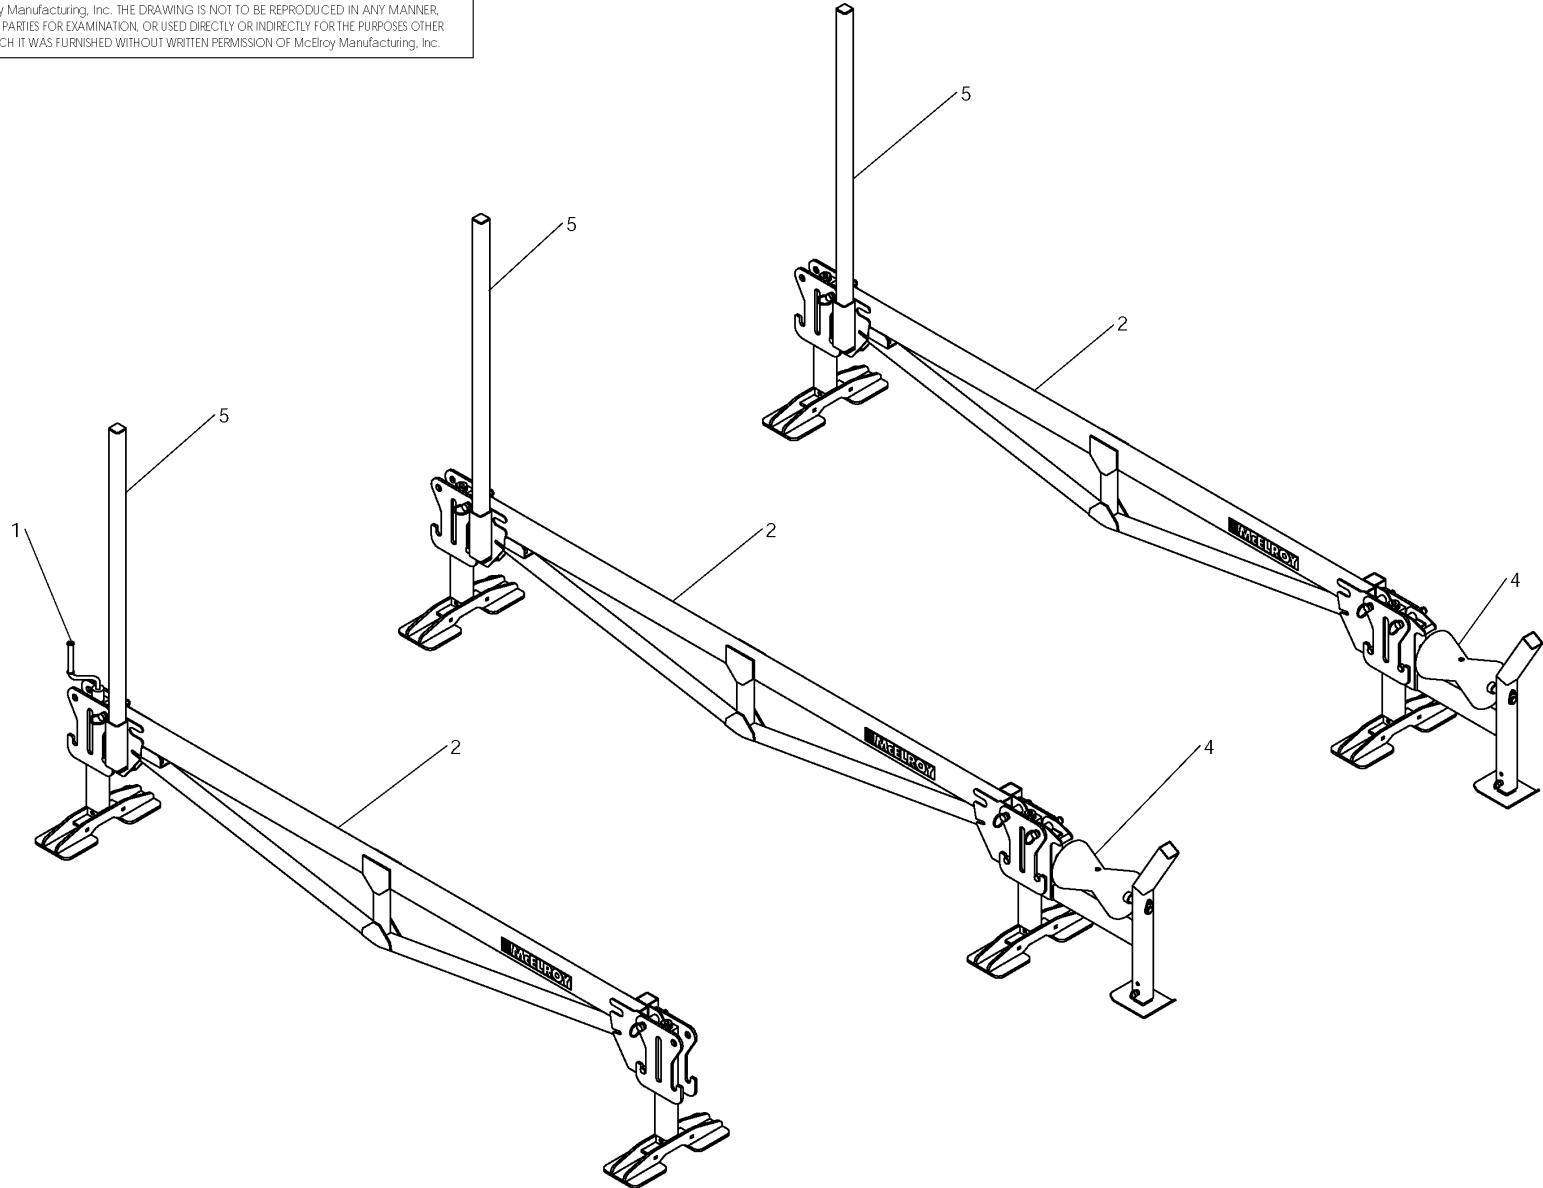

McElroy Manufacturing, Inc.
The leader by design.
Tulsa, Oklahoma U.S.A.

DRAWN: PJD   CHECK: BLM   APPRVD: DWP   DATE: 12/19/08   SHT No: 3   REV No: PART No: 1875503

POLYHORSE ASSEMBLY LESS FRONT ROLLER

McElroy Manufacturing Parts List

Part Number: 1875503 Polyhorse Assembly less Front Roller

Part Number 1875503 Component List

Item	Component	Description	Quantity	Unit	Price
1	1818501	12/18 Speed Wrench Assy	1.0	EA	231.00
2	1875601	Truss Assembly	3.0	EA	2,309.00
3	1875901	Screw Jack Assembly	6.0	EA	1,147.00
4	1876302	Stationary Roller Support Assembly	2.0	EA	1,481.00
5	1877101	Stanchion	3.0	EA	175.00

Please visit <https://fusion.mcelroy.com/parts> to purchase parts or for more information.