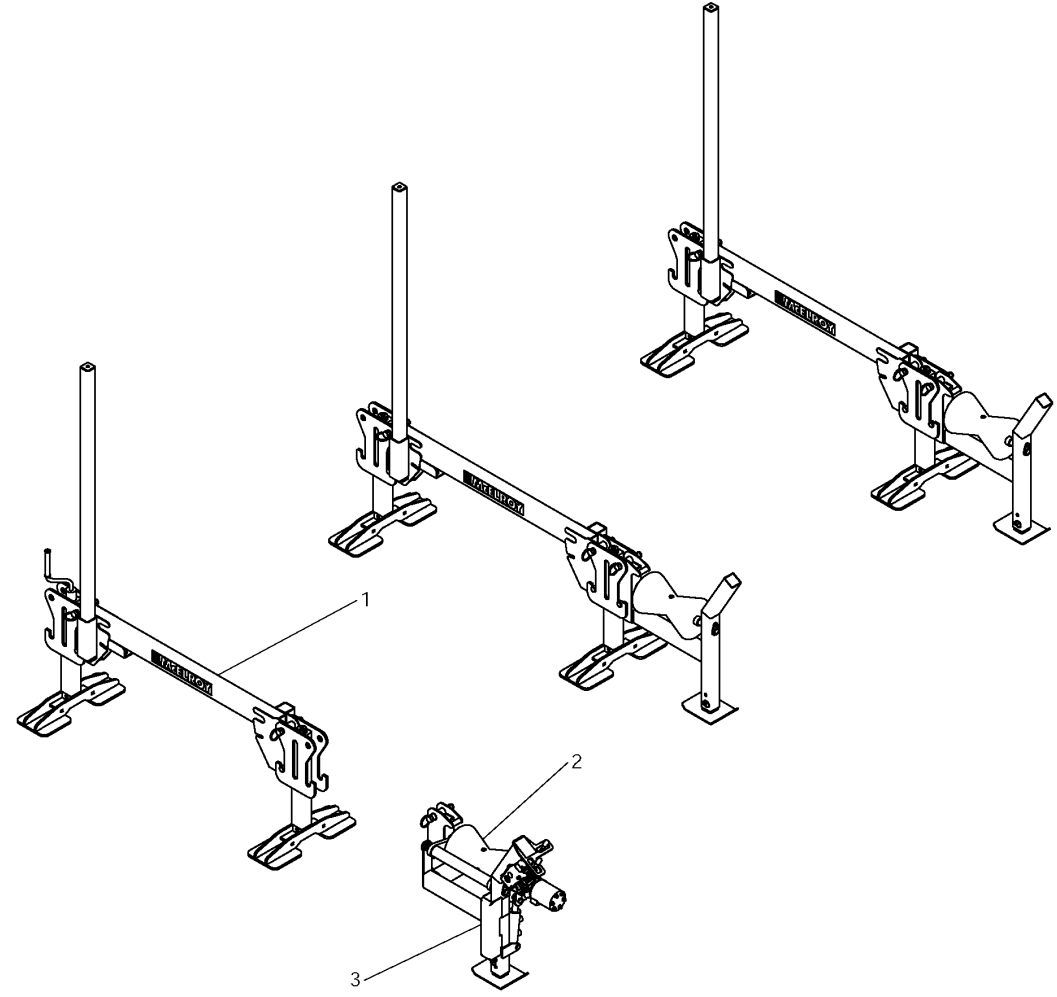

McElroy Manufacturing, Inc.
The leader by design.
Tulsa, Oklahoma U.S.A.

DRAWN: ARB   CHECK: BLM   APPRVD: DWP   DATE: 3/5/09   SHT No: 5   REV No: PART No: 1875505

SHORT POLYHORSE PACKAGE WITH POWER ASSISTED FRONT ROLLER

McElroy Manufacturing Parts List

Part Number: 1875505 Short Polyhorse Package with Power Assisted Front Roller

Part Number 1875505 Component List

Item	Component	Description	Quantity	Unit	Price
1	1875506	Short Polyhorse Assembly less Front Roller	1.0	EA	0.00
2	1874401	Polyhorse Power Assisted Roller Assembly	1.0	EA	7,068.00
3	1877501	Polyhorse Operator's Manual	1.0	EA	0.00

Please visit <https://fusion.mcelroy.com/parts> to purchase parts or for more information.