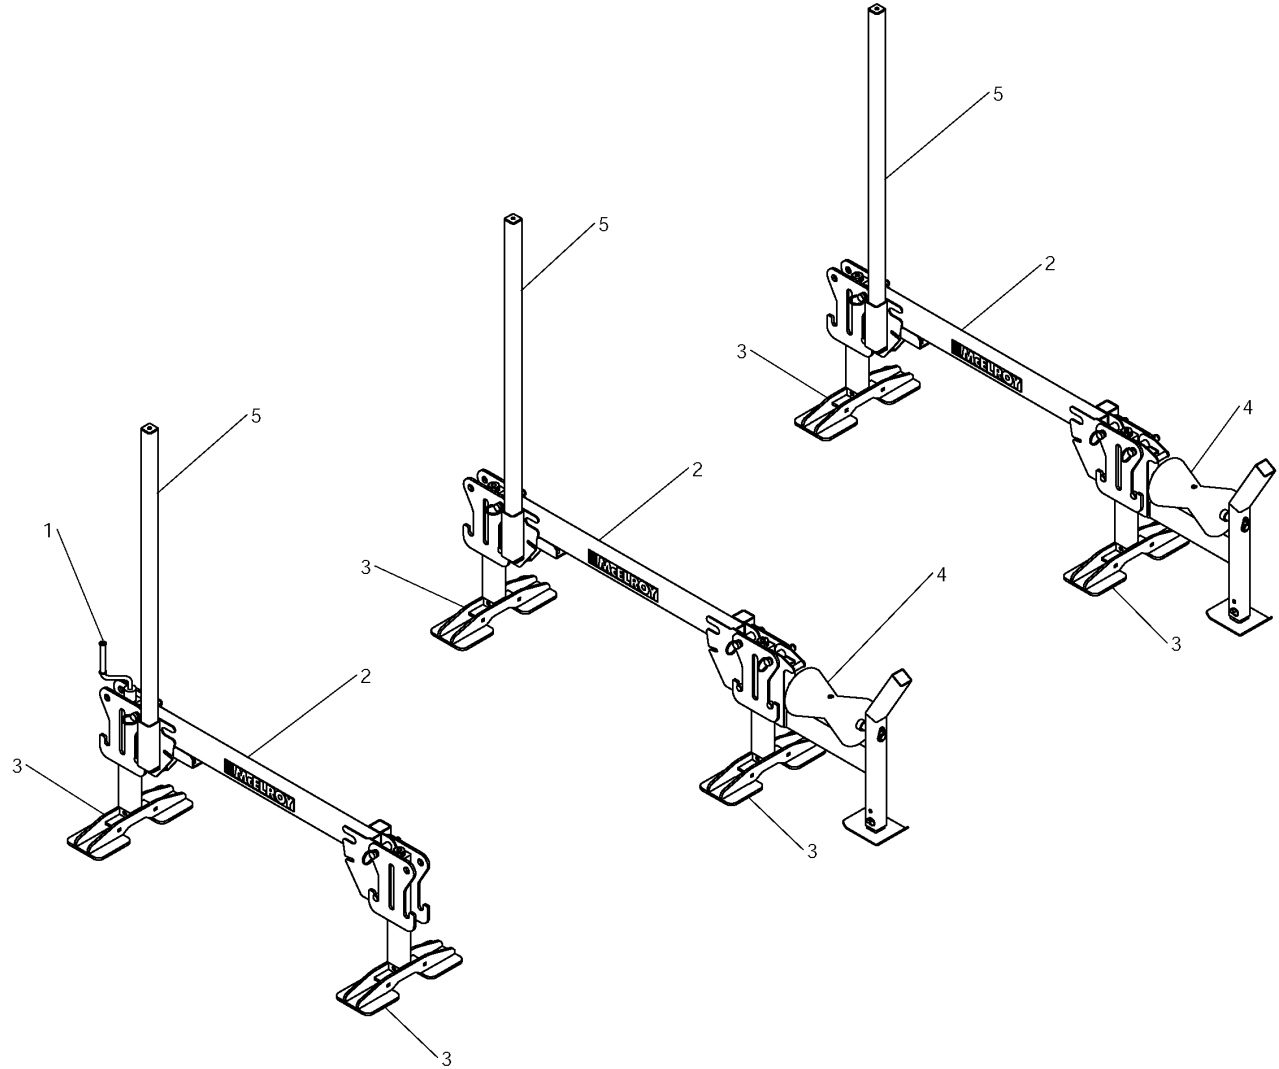

McElroy Manufacturing, Inc.
The leader by design.
Tulsa, Oklahoma U.S.A.

DRAWN: ARB   CHECK: BLM   APPRVD: DWP   DATE: 3/5/09   SHT No: 6   REV No: PART No: 1875506

SHORT POLYHORSE ASSEMBLY LESS FRONT ROLLER

McElroy Manufacturing Parts List

Part Number: 1875506 Short Polyhorse Assembly less Front Roller

Part Number 1875506 Component List

Item	Component	Description	Quantity	Unit	Price
1	1818501	12/18 Speed Wrench Assy	1.0	EA	231.00
2	1875602	Short Truss Assembly	3.0	EA	0.00
3	1875901	Screw Jack Assembly	6.0	EA	1,147.00
4	1876302	Stationary Roller Support Assembly	2.0	EA	1,481.00
5	1877101	Stanchion	3.0	EA	175.00

Please visit <https://fusion.mcelroy.com/parts> to purchase parts or for more information.