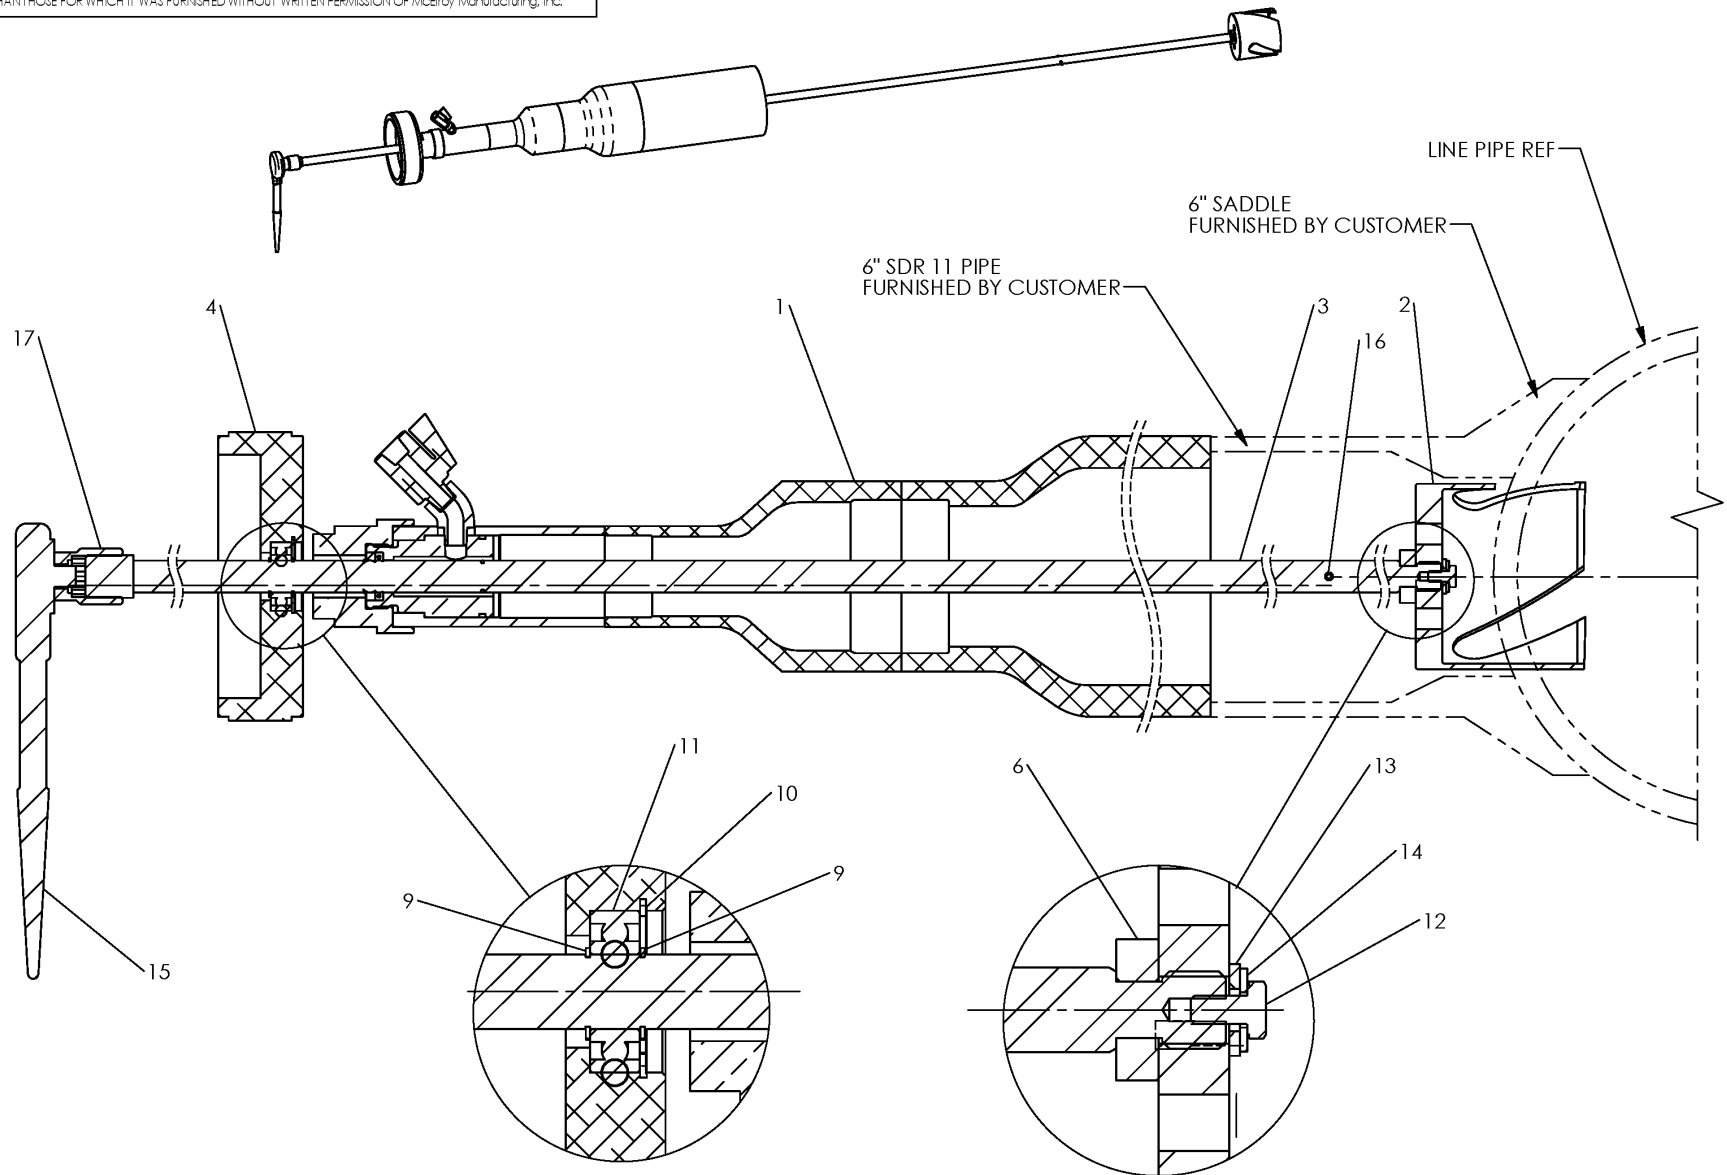

McElroy Manufacturing, Inc.
The leader by design.
Tulsa, Oklahoma U.S.A.

DRAWN: TGW	CHECK: TLW	APPR'VD: SWB	DATE: 11/20/98	SHT No: 6	REV No: G	PART No: 220300

6" HOT TAPPING TOOL ASSEMBLIES

NOTES:
1. ITEM 5 NOT SHOWN.

McElroy Manufacturing Parts List

Part Number: 220303 6IPS High Density 3408/4710 Hot Tapping Tool Assembly

Part Number 220303 Component List

Item	Component	Description	Quantity	Unit	Price
1	222803	6IPS High Density 3408/4710 Hot Tapping Tool Gland Fitting Assembly	1.0	EA	0.00
2	221902	4L X 4-7/16D Toothed Cutter	1.0	EA	1,307.00
3	222001	6IPS Htt Shaft	1.0	EA	1,225.00
4	222101	Htt Bearing Housing	1.0	EA	1,027.00
5	226301	6 Htt Box W/foam Inserts	1.0	EA	1,178.00
6	MJQ00056	1/2" Bore Clamp Collar	1.0	EA	52.76
9	MCB00003	Ext Snap Ring	2.0	EA	0.43
10	MCA00007	1.625 Int Snap Ring	1.0	EA	1.45
11	MDM00028	Ball Bearing	1.0	EA	43.79
12	MAH00091	1/4-20NCX1/2LG Hhcs	1.0	EA	1.11
13	MBG00025	3/8 Thrust Washer	1.0	EA	6.32
14	MBF00005	1/4 TY 'a' Wide FL Wshr Stil PL	1.0	EA	0.11
15	MJL00005	1/2 Drive Ratchet Wrench	1.0	EA	240.00
16	MCG00007	3/16DIAX1-1/2LG Roll Pin	1.0	EA	0.33
17	MJL00006	7/8 Socket X 1/2 Drive	1.0	EA	39.31

Please visit <https://fusion.mcelroy.com/parts> to purchase parts or for more information.