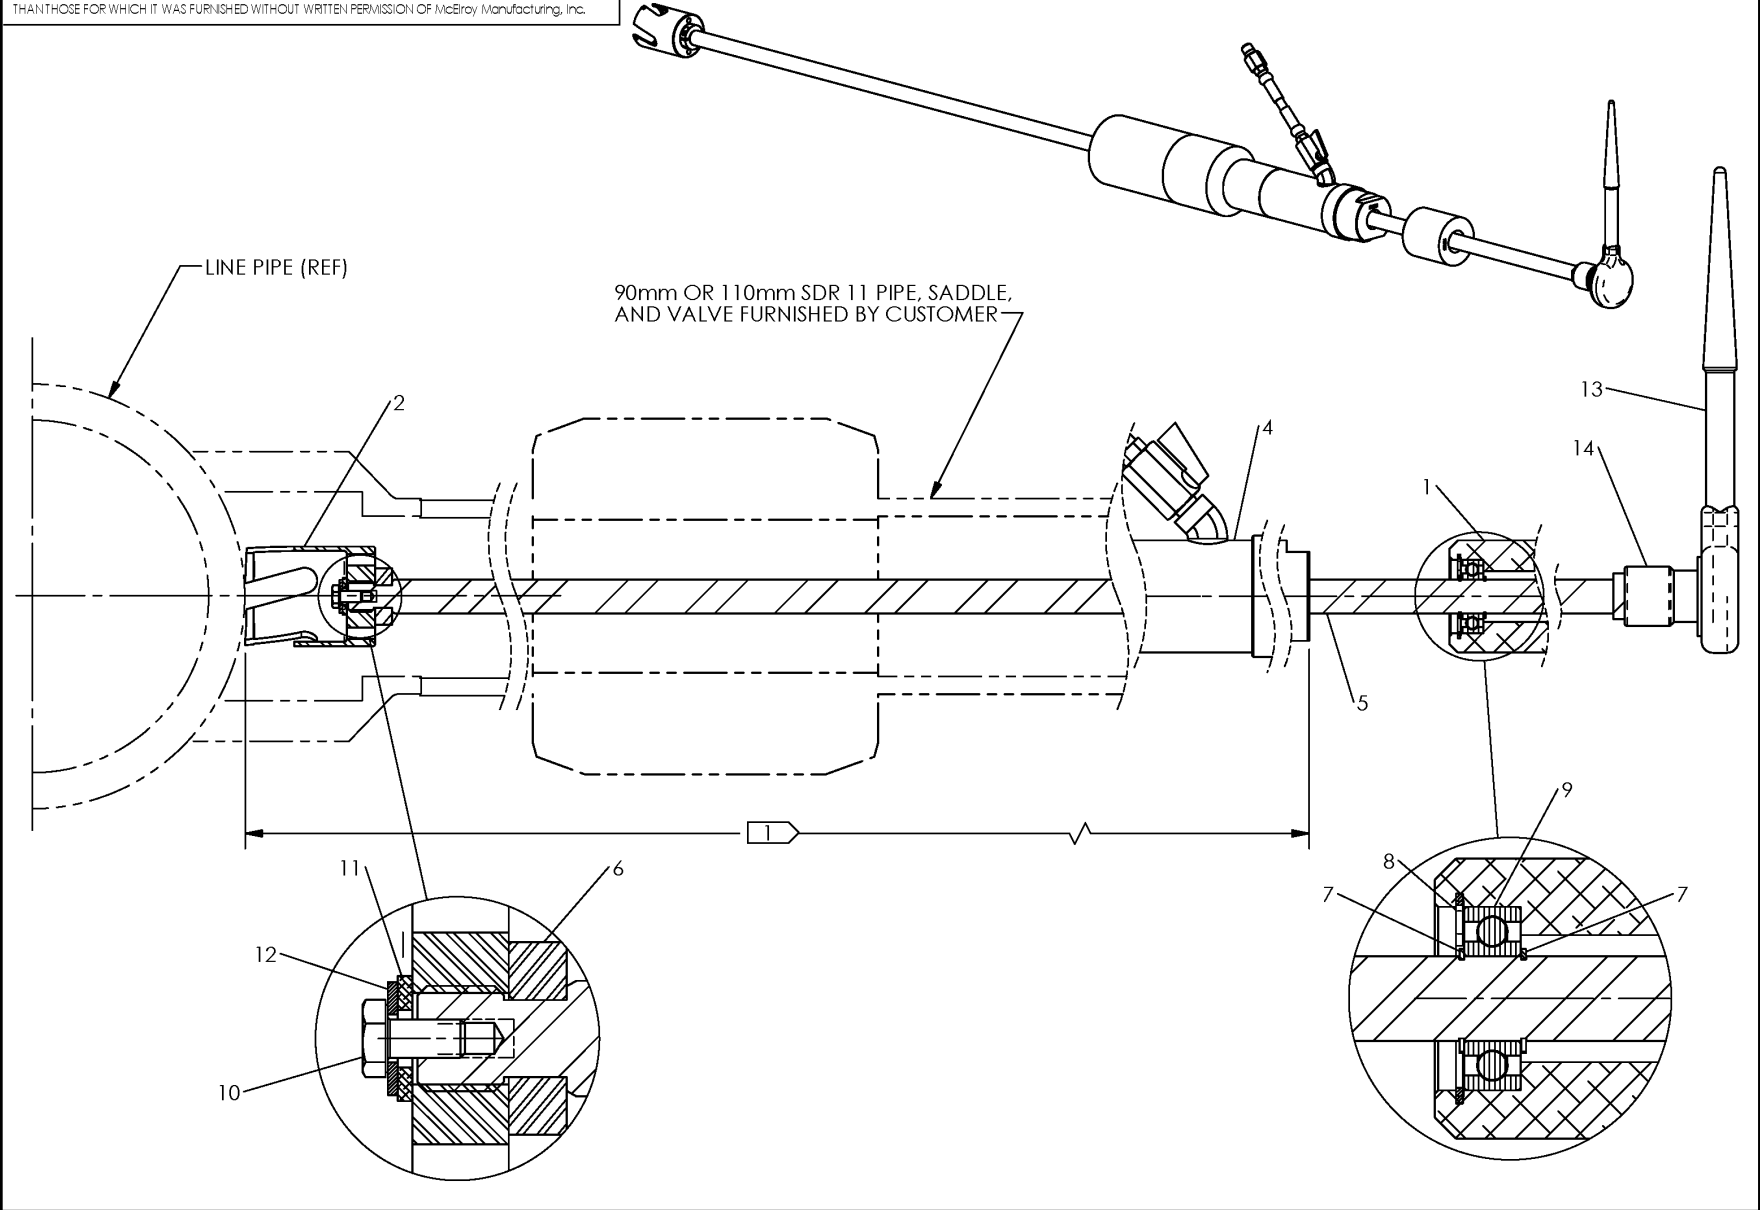

McElroy Manufacturing, Inc.
The leader by design.
Tulsa, Oklahoma U.S.A.

DRAWN: MRH   CHECK: ERA   APPRVD: BWJ   DATE: 8/31/17   SHT No: 1   REV No: B   PART No: 247300

90mm & 110mm HOT TAPPING TOOL ASSEMBLY

NOTES:
1. SEE OPERATORS MANUAL (224901) FOR MAKE UP LENGTH.

McElroy Manufacturing Parts List

Part Number: 247302 110mm Hot Tapping Tool Assembly

Part Number 247302 Component List

Item	Component	Description	Quantity	Unit	Price
1	220701	Htt Bearing Housing (Effective to 10/1/17)	1.0	EA	213.00
1	250801	63MM Htt Bearing Housing	1.0	EA	233.00
2	221703	5-5/8L X 3D Toothed Cutter	1.0	EA	1,307.00
3	226101	2,3&4 Htt Box W/foam Inserts (Effective to 2/12/18)	1.0	EA	603.00
3	251601	Htt Box W/foam Inserts	1.0	EA	682.00
4	249902	110mm HTT Gland Fitting Assembly	1.0	EA	0.00
5	251201	90MM&110MM Htt Shaft	1.0	EA	0.00
6	MJQ00056	1/2" Bore Clamp Collar	1.0	EA	52.76
7	MCB00003	Ext Snap Ring	2.0	EA	0.43
8	MCA00007	1.625 Int Snap Ring	1.0	EA	1.45
9	MDM00028	Ball Bearing	1.0	EA	43.79
10	MAH00091	1/4-20NCX1/2LG Hhcs	1.0	EA	1.11
11	MBG00025	3/8 Thrust Washer	1.0	EA	6.32
12	MBF00005	1/4 TY 'a' Wide FL Wshr Stil PL	1.0	EA	0.11
13	MJL00005	1/2 Drive Ratchet Wrench	1.0	EA	240.00
14	MJL00006	7/8 Socket X 1/2 Drive	1.0	EA	39.31

Please visit <https://fusion.mcelroy.com/parts> to purchase parts or for more information.