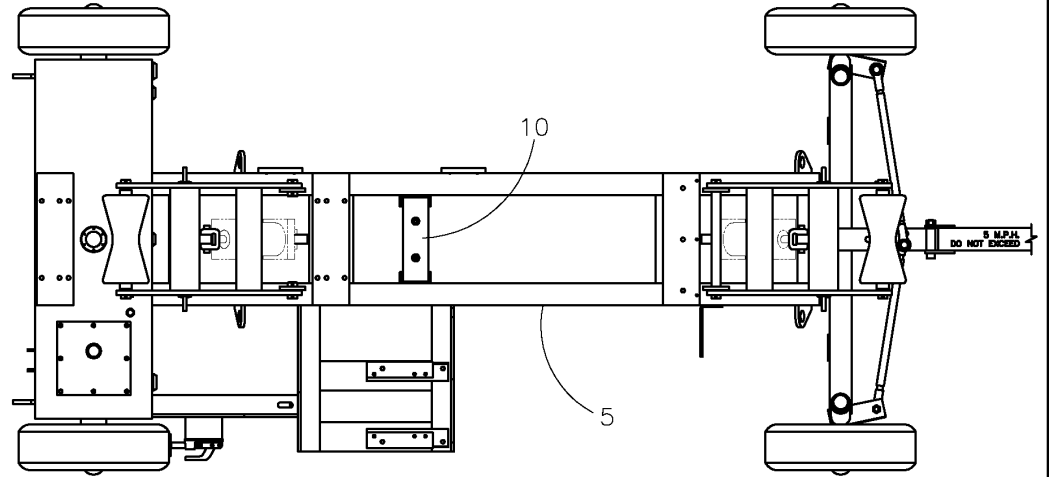

McElroy Manufacturing, Inc.
 The leader by design.
 Tulsa, Oklahoma U.S.A.

DRAWN: TGW	CHECK: TLW	APPRV'D: SWB	DATE: 10/20/98	DWG No:	SHT No:	REV No: F	PART No:
CE #1236 FUSION MACHINE GROUPING FOR 3600700 ASSEMBLIES							CAD No: _ASSY36

- 1 - 3603014 CE #1236 ELECTRICAL POWER ASSEMBLY 220-240V, 50/60Hz, 3Ph (NOT SHOWN)
- 2 - 3630001 #824/#1236 LOW FORCE CYLINDER ASSEMBLY SET (XHV)
- 2 - 3630002 #824/#1236 MEDIUM FORCE CYLINDER ASSEMBLY SET (HV)
- 2 - 3630003 #824/#1236 HIGH FORCE CYLINDER ASSEMBLY SET (STD)
- 3 - 3631401 #1236 JAW SET ASSEMBLY
- 4 - 3617001 #1236 HEATER PANEL & FRAME ASSEMBLY
- 5 - 3631301 #824/#1236 ROLLING CHASSIS ASSEMBLY
- 6 - 3600801 #1236 HYDRAULIC SCHEMATIC (NOT SHOWN)
- 7 - 3600802 #1236 PLUMBING SCHEMATIC (NOT SHOWN)
- 8 - 3618001 #824/#1236 SPREADER BAR ASSEMBLY
- 9 - 3631501 #1236 INDEXING CARRIAGE ASSEMBLY
- 10 - 3632501 #1236 HEATER SUPPORT BLOCK ASSEMBLY
- 11 - 8163127 #1236 LABEL

McElroy Manufacturing Parts List

Part Number: 3600713 CE No. 1236 LF 220-240V,50/60Hz,3Ph Fusion Machine Assembly

Part Number 3600713 Component List

Item	Component	Description	Quantity	Unit	Price
1	3603014	CE 1236 Electrical Power Assembly 220-240V, 50/60Hz, 3Ph	1.0	EA	18,634.00
2	3630001	824 / 1236 LF Cylinder Assembly Set	1.0	S2	0.00
3	3631401	1236 Jaw Set Assembly	1.0	EA	0.00
4	3617001	1236 Heater Panel & Frame Assembly	1.0	EA	9,853.00
5	3631301	824 / 1236 Rolling Chassis Assembly	1.0	EA	0.00
6	3600801	1236 Hydraulic Schematic	1.0	EA	0.00
7	3600802	1236 Plumbing Schematic	1.0	EA	0.00
8	3618001	824 / 1236 Spreader Bar Assembly	1.0	EA	2,539.00
9	3631501	1236 Indexing Carriage Assembly	1.0	EA	28,441.00
10	3632501	36 Heater Support Block Assy	1.0	EA	275.00
11	8163127	1236 Label	1.0	EA	52.50