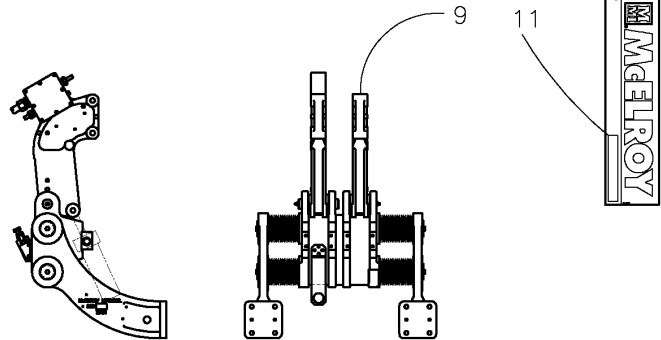

McElroy Manufacturing, Inc.
 The leader by design.
 Tulsa, Oklahoma U.S.A.

DRAWN: TGW	CHECK: TLW	APPRV'D: SWB	DATE: 10/20/98	DWG No:	SHT No:	REV No: F	PART No:
CE #1236 FUSION MACHINE GROUPING FOR 3600700 ASSEMBLIES							CAD No: _ASSY36

- 1 - 3603014 CE #1236 ELECTRICAL POWER ASSEMBLY 220-240V, 50/60Hz, 3Ph (NOT SHOWN)
- 2 - 3630001 #824/#1236 LOW FORCE CYLINDER ASSEMBLY SET (XHV)
- 2 - 3630002 #824/#1236 MEDIUM FORCE CYLINDER ASSEMBLY SET (HV)
- 2 - 3630003 #824/#1236 HIGH FORCE CYLINDER ASSEMBLY SET (STD)
- 3 - 3631401 #1236 JAW SET ASSEMBLY
- 4 - 3617001 #1236 HEATER PANEL & FRAME ASSEMBLY
- 5 - 3631301 #824/#1236 ROLLING CHASSIS ASSEMBLY
- 6 - 3600801 #1236 HYDRAULIC SCHEMATIC (NOT SHOWN)
- 7 - 3600802 #1236 PLUMBING SCHEMATIC (NOT SHOWN)
- 8 - 3618001 #824/#1236 SPREADER BAR ASSEMBLY
- 9 - 3631501 #1236 INDEXING CARRIAGE ASSEMBLY
- 10 - 3632501 #1236 HEATER SUPPORT BLOCK ASSEMBLY
- 11 - 8163127 #1236 LABEL

McElroy Manufacturing Parts List

Part Number: 3600713 CE No. 1236 LF 220-240V,50/60Hz,3Ph Fusion Machine Assembly

Part Number 3600713 Component List

Item	Component	Description	Quantity	Unit	Price
1	3603014	CE 1236 Electrical Power Assembly 220-240V, 50/60Hz, 3Ph	1.0	EA	18,634.00
2	3630001	824 / 1236 LF Cylinder Assembly Set	1.0	S2	0.00
3	3631401	1236 Jaw Set Assembly	1.0	EA	0.00
4	3617001	1236 Heater Panel & Frame Assembly	1.0	EA	9,853.00
5	3631301	824 / 1236 Rolling Chassis Assembly	1.0	EA	0.00
6	3600801	1236 Hydraulic Schematic	1.0	EA	0.00
7	3600802	1236 Plumbing Schematic	1.0	EA	0.00
8	3618001	824 / 1236 Spreader Bar Assembly	1.0	EA	2,539.00
9	3631501	1236 Indexing Carriage Assembly	1.0	EA	28,441.00
10	3632501	36 Heater Support Block Assy	1.0	EA	275.00
11	8163127	1236 Label	1.0	EA	52.50