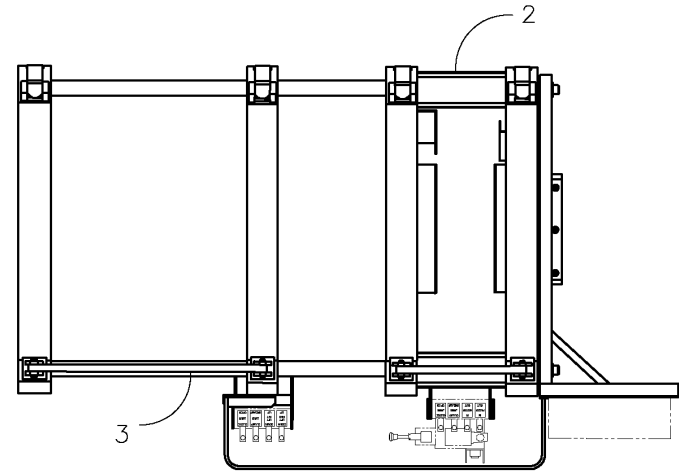

McElroy Manufacturing, Inc.
 The leader by design.
 Tulsa, Oklahoma U.S.A.

DRAWN: TGW	CHECK: TLW	APPRV'D: SWB	DATE: 10/20/98	DWG No:	SHT No:	REV No: F	PART No:
CE #1236 FUSION MACHINE GROUPING FOR 3600700 ASSEMBLIES							CAD No: _ASSY36

- 1 - 3603014 CE #1236 ELECTRICAL POWER ASSEMBLY 220-240V, 50/60Hz, 3Ph (NOT SHOWN)
- 2 - 3630001 #824/#1236 LOW FORCE CYLINDER ASSEMBLY SET (XHV)
- 2 - 3630002 #824/#1236 MEDIUM FORCE CYLINDER ASSEMBLY SET (HV)
- 2 - 3630003 #824/#1236 HIGH FORCE CYLINDER ASSEMBLY SET (STD)
- 3 - 3631401 #1236 JAW SET ASSEMBLY
- 4 - 3617001 #1236 HEATER PANEL & FRAME ASSEMBLY
- 5 - 3631301 #824/#1236 ROLLING CHASSIS ASSEMBLY
- 6 - 3600801 #1236 HYDRAULIC SCHEMATIC (NOT SHOWN)
- 7 - 3600802 #1236 PLUMBING SCHEMATIC (NOT SHOWN)
- 8 - 3618001 #824/#1236 SPREADER BAR ASSEMBLY
- 9 - 3631501 #1236 INDEXING CARRIAGE ASSEMBLY
- 10 - 3632501 #1236 HEATER SUPPORT BLOCK ASSEMBLY
- 11 - 8163127 #1236 LABEL

McElroy Manufacturing Parts List

Part Number: 3600713 CE No. 1236 LF 220-240V,50/60Hz,3Ph Fusion Machine Assembly

Part Number 3600713 Component List

Item	Component	Description	Quantity	Unit	Price
1	3603014	CE 1236 Electrical Power Assembly 220-240V, 50/60Hz, 3Ph	1.0	EA	18,634.00
2	3630001	824 / 1236 LF Cylinder Assembly Set	1.0	S2	0.00
3	3631401	1236 Jaw Set Assembly	1.0	EA	0.00
4	3617001	1236 Heater Panel & Frame Assembly	1.0	EA	9,853.00
5	3631301	824 / 1236 Rolling Chassis Assembly	1.0	EA	0.00
6	3600801	1236 Hydraulic Schematic	1.0	EA	0.00
7	3600802	1236 Plumbing Schematic	1.0	EA	0.00
8	3618001	824 / 1236 Spreader Bar Assembly	1.0	EA	2,539.00
9	3631501	1236 Indexing Carriage Assembly	1.0	EA	28,441.00
10	3632501	36 Heater Support Block Assy	1.0	EA	275.00
11	8163127	1236 Label	1.0	EA	52.50