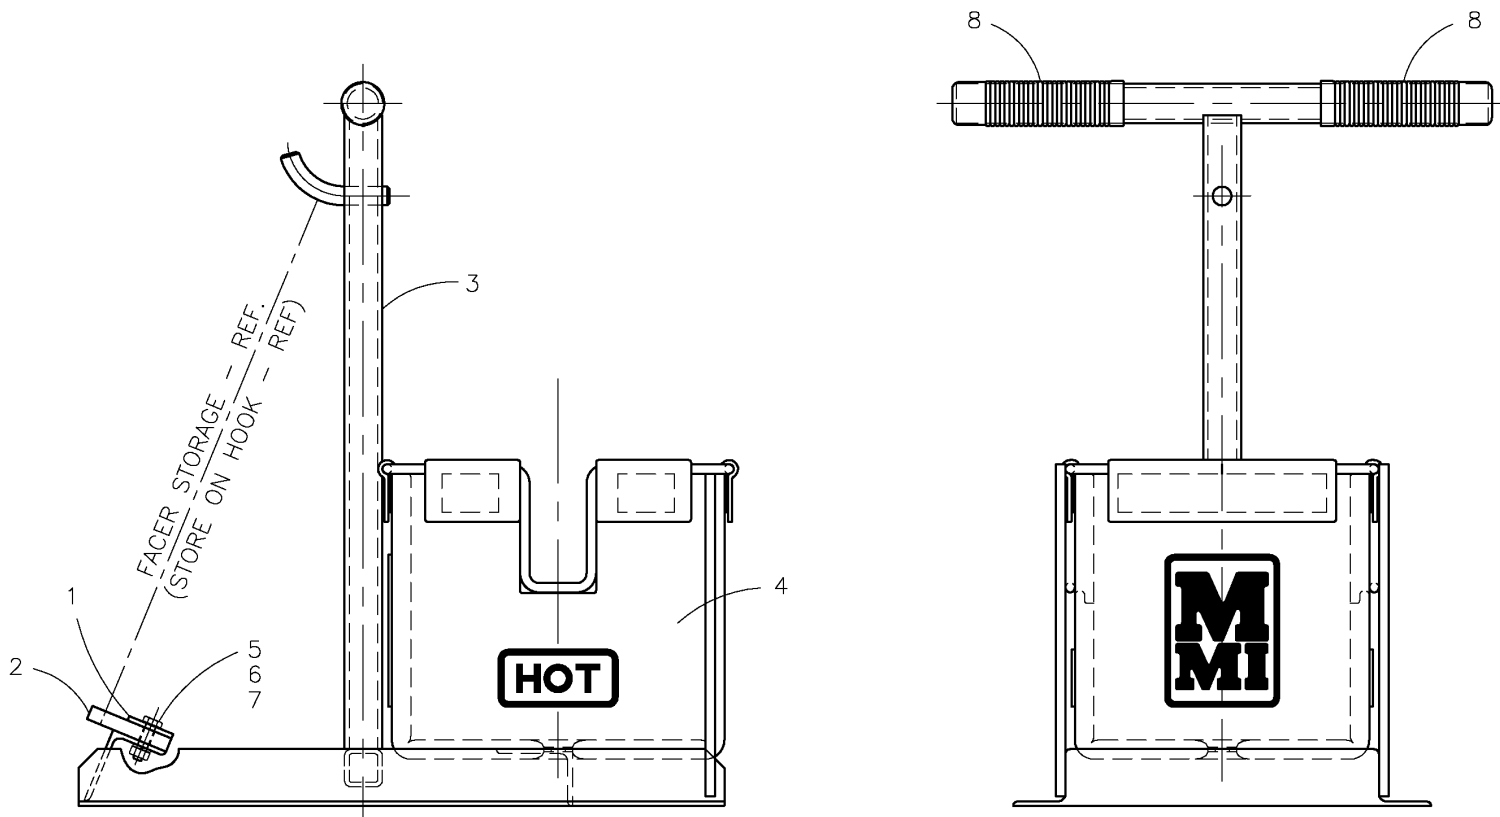

McElroy Manufacturing, Inc.
The leader by design.
© Tulsa, Oklahoma U.S.A.

DRAWN: SS	CHECK: BWP	APPRV'D: SWB	DATE: 11/26/96	DWG No: 414000	SHT No: 7	REV No: B	PART No: 414016
#14 HEATER/FACER STAND ASSEMBLY							CAD No: 414016

McElroy Manufacturing Parts List

Part Number: 414016 No. 14 Heater/Facer Stand Assembly (Obsolete)

Part Number 414016 Component List

Item	Component	Description	Quantity	Unit	Price
1	414005	Fcr&htr Stor Box Bmpr Rtnr;sp	1.0	EA	0.00
2	414006	Fcr&htr Stor Box Bumper;sp	1.0	EA	0.00
3	414014	Obsolete	1.0	EA	0.00
4	414015	Insulated Heater Bag;sp	1.0	EA	233.00
5	MAB00004	1/4-20NCX1LG Hhcs	3.0	EA	0.32
6	MBA00005	1/4-20NC Fnsh Hex Nut Stl PL	3.0	EA	0.32
7	MBE00005	1/4 Reg Splt Lck Washer Stl PL	3.0	EA	0.10
8	MJJ00002	1" Black Hand Grip	2.0	EA	4.84