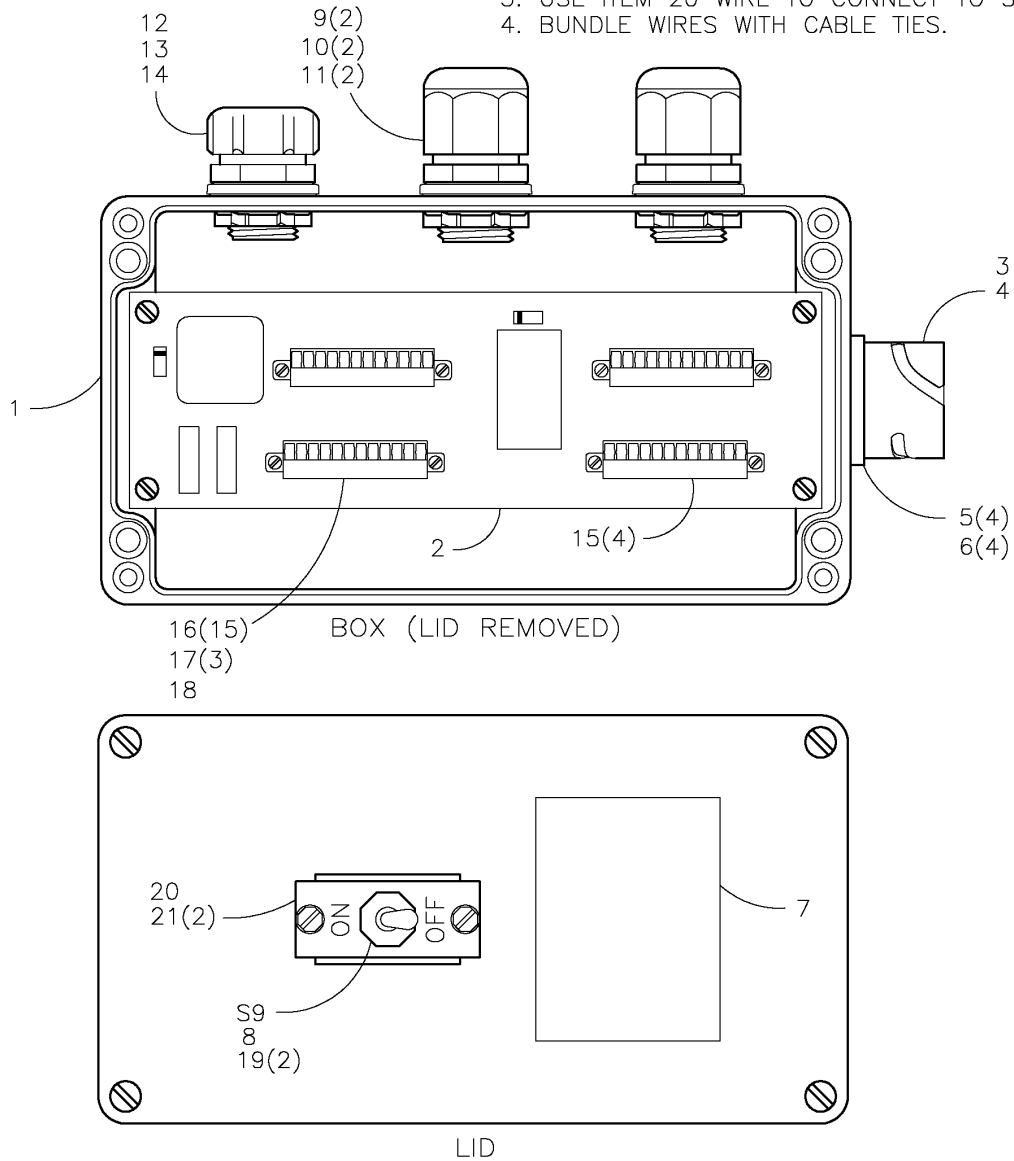

MEGAMC POLYHORSE JUNCTION BOX ASSEMBLY

NOTE: THIS DRAWING AND THE INFORMATION CONTAINED THEREIN IS THE CONFIDENTIAL AND PROPRIETARY PROPERTY OF McElroy Manufacturing, Inc. THE DRAWING IS NOT TO BE REPRODUCED IN ANY MANNER, SUBMITTED OUTSIDE PARTIES FOR EXAMINATION, OR USED DIRECTLY OR INDIRECTLY FOR THE PURPOSES OTHER THAN THOSE FOR WHICH IT WAS FURNISHED WITHOUT WRITTEN PERMISSION OF McElroy Manufacturing, Inc.

NOTES:

1. WIRE PER ELECTRICAL SCHEMATIC ON DRAWING #4836001.
2. INSTALL FERRULES ON WIRE ENDS THAT CONNECT TO ITEM 15 PLUGS.
3. USE ITEM 20 WIRE TO CONNECT TO SWITCH S9 AND MAKE JUMPERS.
4. BUNDLE WIRES WITH CABLE TIES.

McElroy Manufacturing Parts List

Part Number: 4835801 MegaMc Polyhorse Junction Box Assembly

Part Number 4835801 Component List

Item	Component	Description	Quantity	Unit	Price
S9	MKE00006	Spst On-off Toggle Switch	1.0	EA	73.76
1	4836401	Obsolete	1.0	EA	0.00
2	4836101	Megamc Polyhorse Board Assy	1.0	EA	0.00
3	4835802	Female Receptacle Pigtail Assy	1.0	EA	0.00
4	MQF00177	Size 20 Recep Rear Mnt Gasket	1.0	EA	15.32
5	MAN00027	#4-40NCX5/8LG Fhscs SS	4.0	EA	0.29
6	MBC00001	#4-40NC Mach Scr Nyl Lck Nut	4.0	EA	0.34
7	4836601	Mmc Plyhrs Rev Ctrl Switch Lbl	1.0	EA	0.00
8	MLH00001	Switch Boot	1.0	EA	5.67
9	MLK00093	3/4 X 4-HOLE Strain Relief	2.0	EA	0.00
10	MLJ00005	3/4 Seal Ring	2.0	EA	5.67
11	MLN00362	3/4" Elec Lock Nut	2.0	EA	1.27
12	MLK00007	Strain Relief Connector	1.0	EA	14.66
13	MLJ00004	1/2 Seal Ring	1.0	EA	5.24
14	MLN00100	1/2" Conduit Lock Nut	1.0	EA	1.03
15	MQF00284	12 Posn Plug	4.0	EA	40.02
16	MLM00240	#18 X 6MM Insulated Ferrule	15.0	EA	0.00
17	MLM00217	#16 X 8MM Insulated Ferrule	3.0	EA	0.85
18	MLM00218	#14 X 8MM Insulated Ferrule	1.0	EA	0.86
19	MLM00120	14-16 X #6 Fork Terminal	2.0	EA	1.24
20	MLG00001	Switch Guard	1.0	EA	2.63
21	MAH00036	#6-32NCX3/8LG Hwh TC Scr	2.0	EA	0.29
22	MLL00096	#16 UL1007/UL1569 Wire, Brown	1.0	FT	0.91
23	MLN00113	5.5" X .095" Cable Tie	6.0	EA	0.17