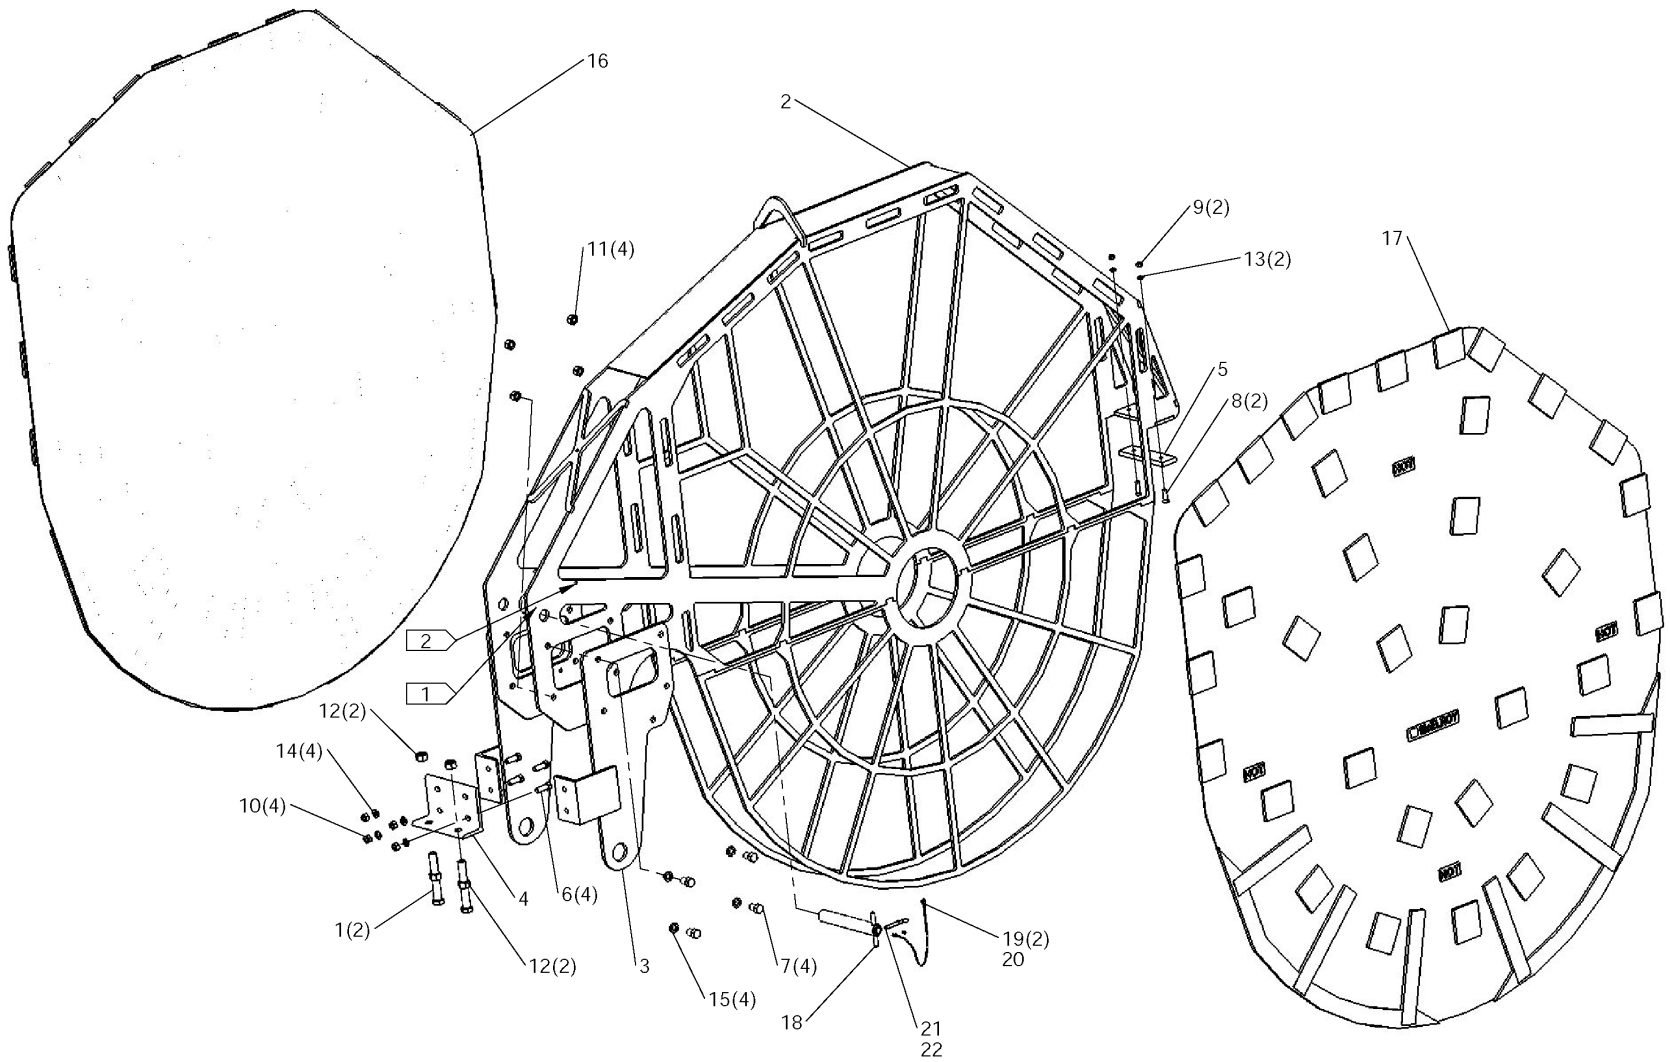

McElroy Manufacturing, Inc.
The leader by design.
Tulsa, Oklahoma U.S.A.

DRAWN: LBK   CHECK: MEP   APPRVD: DWP   DATE: 1/5/09   SHT No: 1   REV No: A   PART No: 6321301

65 HEATER BAG ASSEMBLY

1. NOTES:
   1. DRILL THRU PLATE # 31 (.120) LOCATE TO RETAIN ITEM 18.
   2. FASTEN CABLE THRU ITEM 18 AND THRU THIS HOLE.

McElroy Manufacturing Parts List

Part Number: 6321301 #2065 Heater Bag Assembly

Part Number 6321301 Component List

Item	Component	Description	Quantity	Unit	Price
1	4824805	Htr Panel Frame Stop Adj Wld	2.0	EA	646.00
2	6321302	Bag Frame Wld	1.0	EA	8,934.00
3	6321303	Side Plate Wld	1.0	EA	332.00
4	6321305	Back Bracket	1.0	EA	307.00
5	6507001	Roller Stop	1.0	EA	0.00
6	MAB00069	1/2-13NCX1-1/2LG Hhcs	4.0	EA	0.74
7	MAB00075	5/8-11NCX1-1/2LG Hhcs	4.0	EA	1.13
8	MAD00075	3/8-16NCX1-1/2LG Fhscs	2.0	EA	2.06
9	MBA00007	3/8-16NC Fnsh Hex Nut Stl PL	2.0	EA	0.29
10	MBA00009	1/2-13NC Fnsh Hex Nut Stl PL	4.0	EA	0.46
11	MBA00011	5/8-11NC Fnsh Hex Nut Stl PL	4.0	EA	0.70
12	MBA00012	3/4-10NC Fnsh Hex Nut Stl PL	4.0	EA	0.72
13	MBE00007	3/8 Reg Splt Lck Wshr Stl PL	2.0	EA	0.12
14	MBE00009	1/2 Reg Splt Lck Washer Stl PL	4.0	EA	0.18
15	MBE00011	5/8 Reg Splt Lck Washer Stl PL	4.0	EA	0.63
16	6312302	Heater Insulating Panel	1.0	EA	5,071.00
17	6312303	Heater Insulating Panel	1.0	EA	5,071.00
18	4816601	Htr Panel Frame Lock Pin Wld	1.0	EA	171.00
19	MJQ00026	Ferrule	2.0	EA	1.01
20	MJQ00025	.045 Dia Coated Cable	1.0	FT	1.12
21	402301	Insert Keeper Spring Pin Assy	1.0	EA	5.80
22	MAH00036	#6-32NCX3/8LG Hwh TC Scr	1.0	EA	0.29

Please visit <https://fusion.mcelroy.com/parts> to purchase parts or for more information.