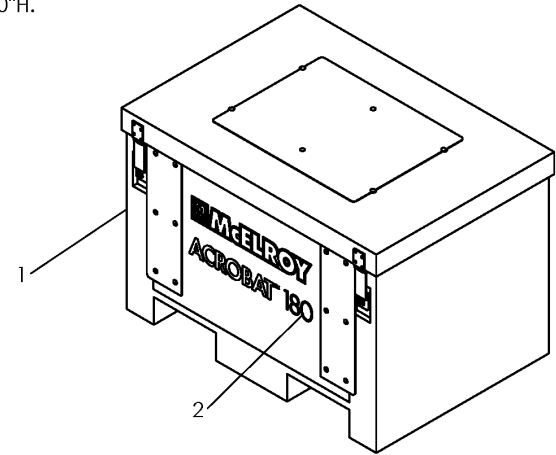

McElroy Manufacturing, Inc.
The leader by design.
Tulsa, Oklahoma U.S.A.

DRAWN: CJH	CHECK: JBC	APPRVD: PJD	DATE: 9/12/18	SHT No: 2	REV No:	PART No: 713802

Acrobat™ 180mm FRONT LOADING SHIPPING CONTAINER

NOTES:

1. EMPTY CONTAINER WEIGHT IS APPROXIMATELY 125LBS.
2. CONTAINER DIMENSIONS ARE 43"L X 30"W X 30"H.