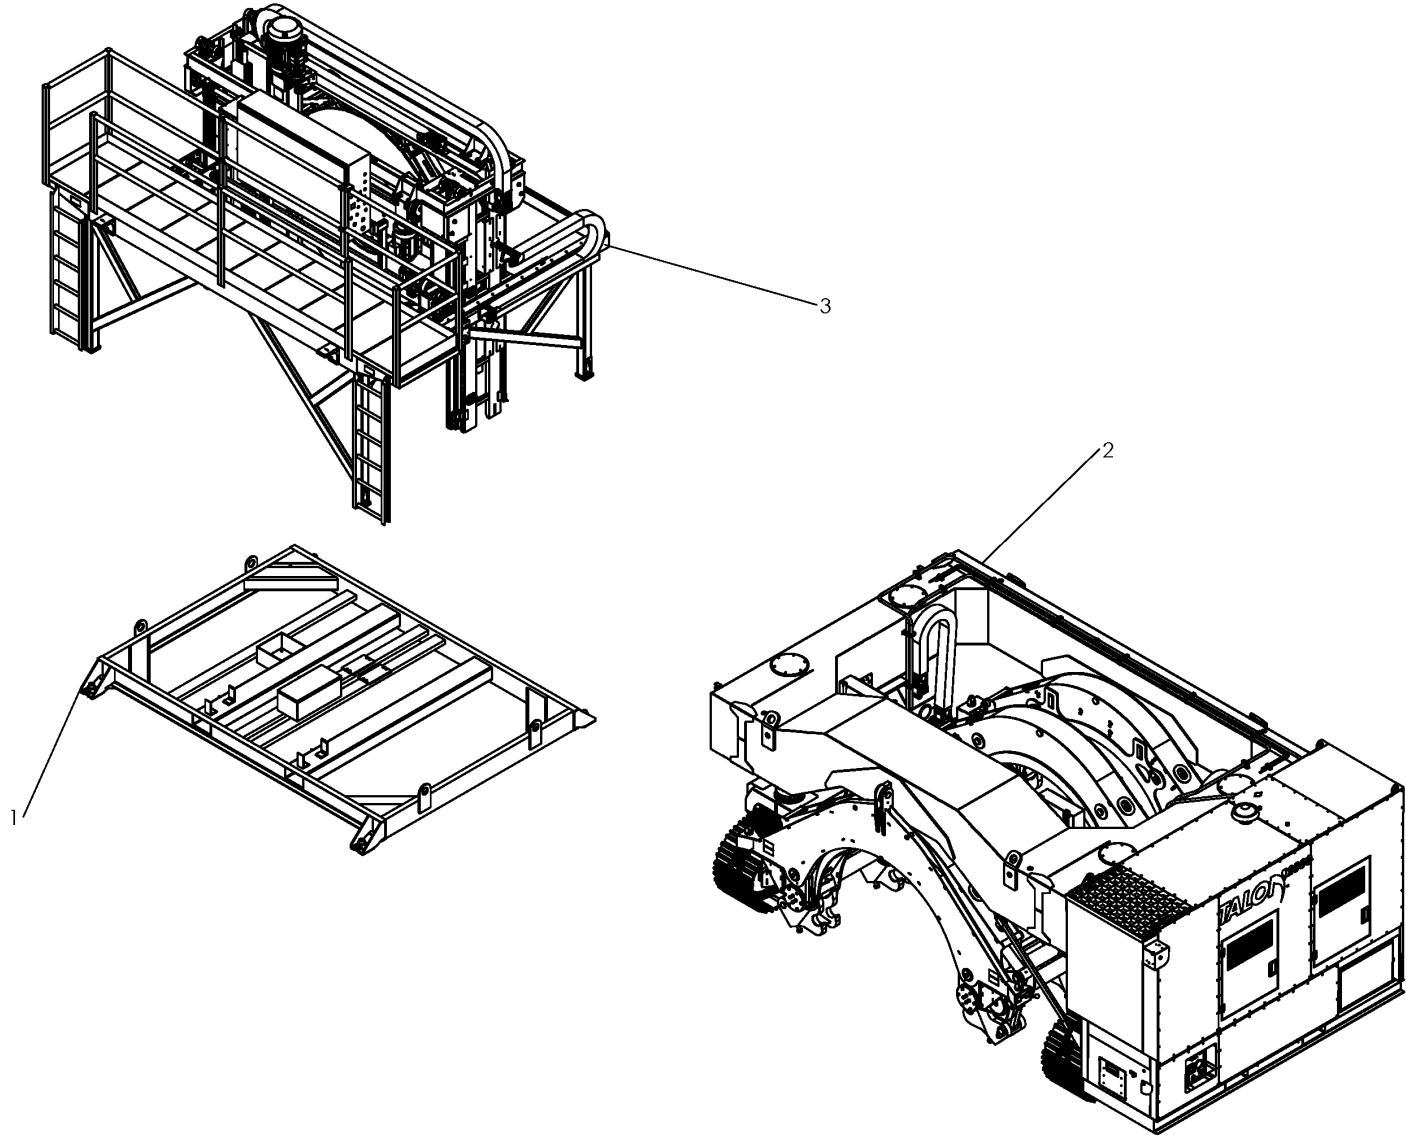

McElroy Manufacturing, Inc.
The leader by design.
Tulsa, Oklahoma U.S.A.

DRAWN: MRH   CHECK: SPA   APPR'VD: BWJ   DATE: 5/22/14   SHT No: 1   REV No: D   PART No: 7800101

TALON™ 2000mm FUSION MACHINE ASSEMBLY

McElroy Manufacturing Parts List

Part Number: 7800101 Talon 2000 Fusion Machine Assembly

Part Number 7800101 Component List

Item	Component	Description	Quantity	Unit	Price
1	7841801	Talon 2000 Indexer Shipping Assembly	1.0	EA	0.00
2	7800201	Talon 2000 Vehicle Assembly	1.0	EA	0.00
3	7800401	Talon 2000 Indexer Assembly	1.0	EA	0.00

Please visit <https://fusion.mcelroy.com/parts> to purchase parts or for more information.