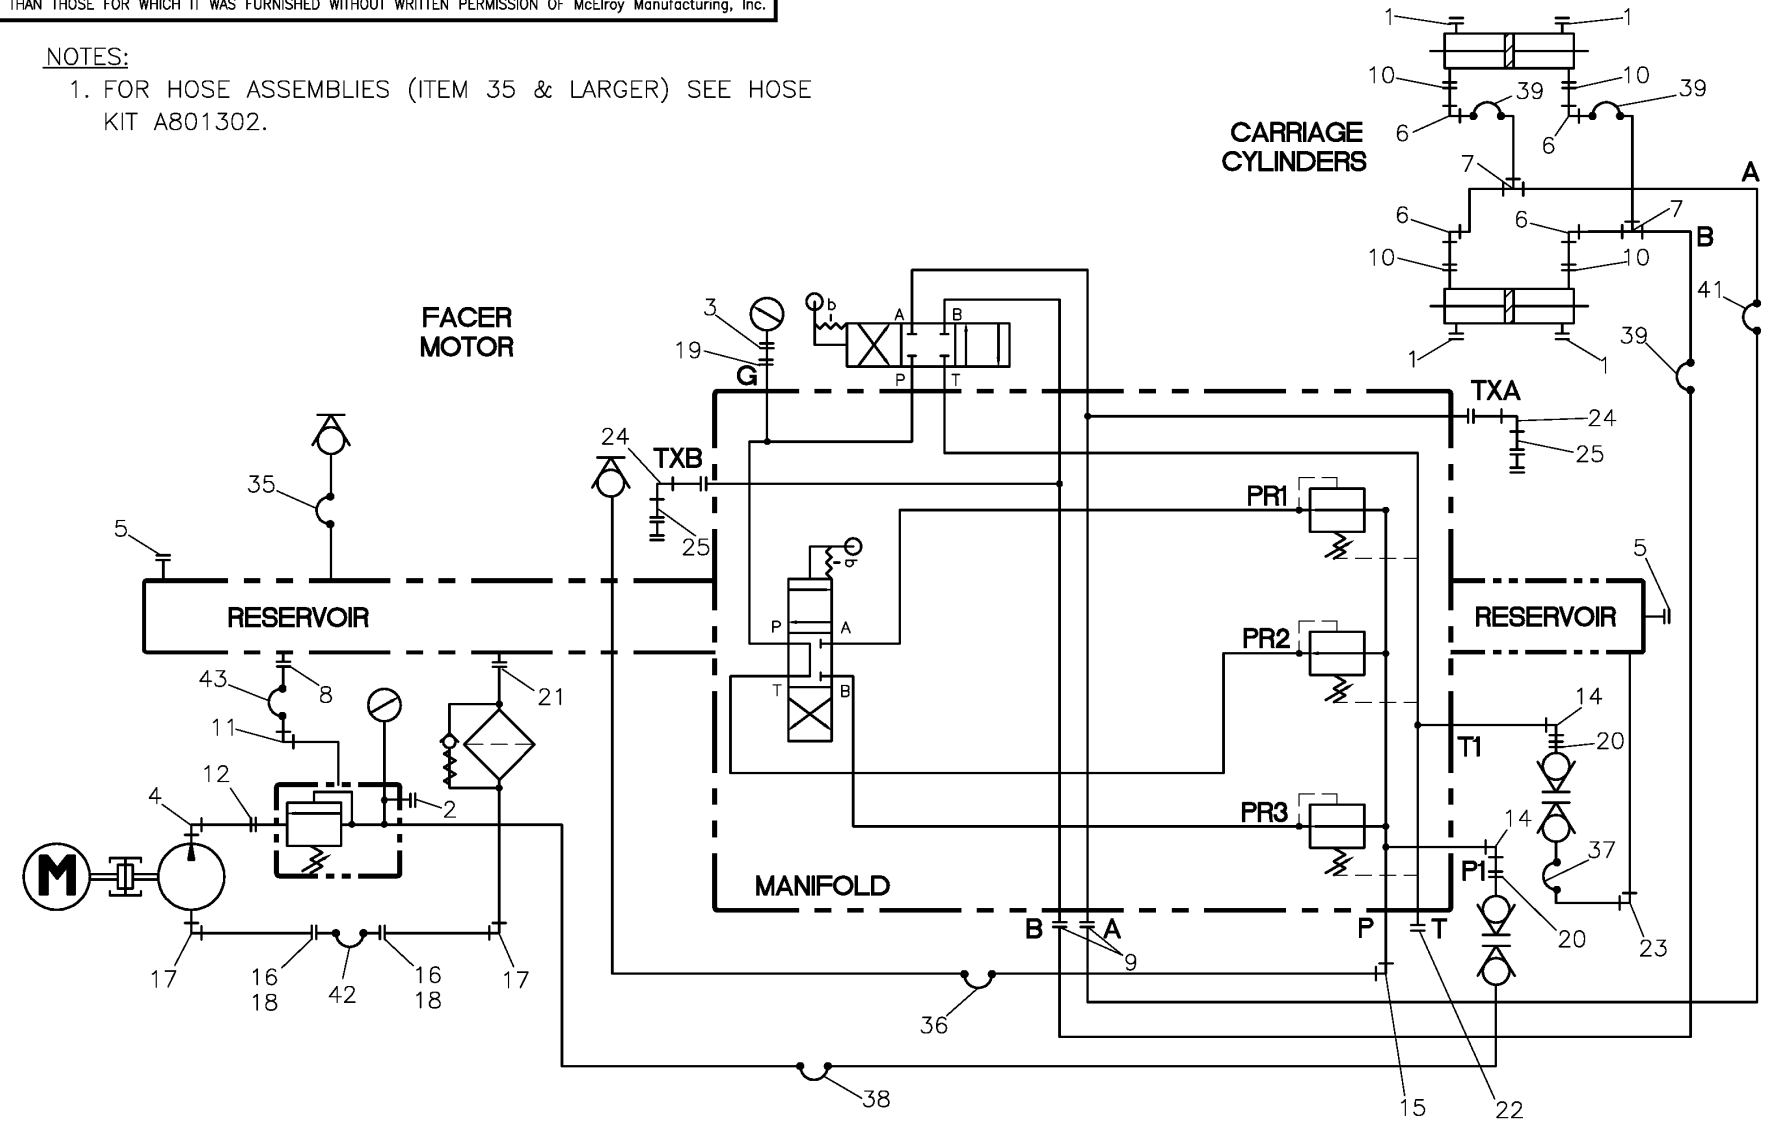

NOTES:

- 1. FOR HOSE ASSEMBLIES (ITEM 35 & LARGER) SEE HOSE KIT A801302.

McElroy Manufacturing Parts List

Part Number: 801308 28 Combination Plumbing Schematic

Part Number 801308 Component List

Item	Component	Description	Quantity	Unit	Price
A	A801302	Hose Kit	1.0	EA	547.00
1	MFA00001	1/16-27 Soc Pipe Plug	4.0	EA	1.08
2	MFA00007	4MPT Plug	1.0	EA	1.16
3	MFA00011	4FPT/4FPT Elbow 45	1.0	EA	23.85
4	MFA00022	8MPT/8FPT Elbow	1.0	EA	26.79
5	MFA00035	16MPT Plug	2.0	EA	0.00
6	MFB00016	4FPT/6MJIC Elbow	4.0	EA	0.00
7	MFB00018	6MJIC/6MJIC/6FSJIC Tee	2.0	EA	29.02
8	MFB00048	6MPT/10MJIC Elbow	1.0	EA	0.00
9	MFC00002	6MSAE/6MJIC Adapter	2.0	EA	5.37
10	MFI00125	1/4NPTX3-1/2LG Xhs Nipple PL	4.0	EA	16.93
11	MFC00034	8MSAE/10MJIC Elbow	1.0	EA	0.00
12	MFC00062	8MSAE/8MPT Adapter	1.0	EA	11.12
14	MFC00115	6MSAE/4FPT Elbow	2.0	EA	0.00
15	MFC00073	6MSAE/6MJIC Elbow	1.0	EA	0.00
16	MFD00002	Hose Clamp	2.0	EA	4.41
17	MFD00022	3/4NPT St Elbow Black MI PL	2.0	EA	26.94
18	MFD00047	3/4MPT X 3/4 Barb Hose End	2.0	EA	10.68
19	MFI00011	1/4NPTX3LG Xhs Nipple PL	1.0	EA	27.40
20	MFI00094	1/4NPTX2-1/2LG Xhs Nipple PL	2.0	EA	16.19
21	MFI00041	3/4NPT Xhs Close Nipple PL	1.0	EA	11.22
22	MFC00004	6MSAE Plug	1.0	EA	4.07
23	MFA00016	6MPT/6FPT Elbow	1.0	EA	12.74
24	MFC00113	6MSAE/6FSAE Elbow	2.0	EA	40.29
25	MFH00048	3/8 Sae Quick Disc Nipple	2.0	EA	62.60