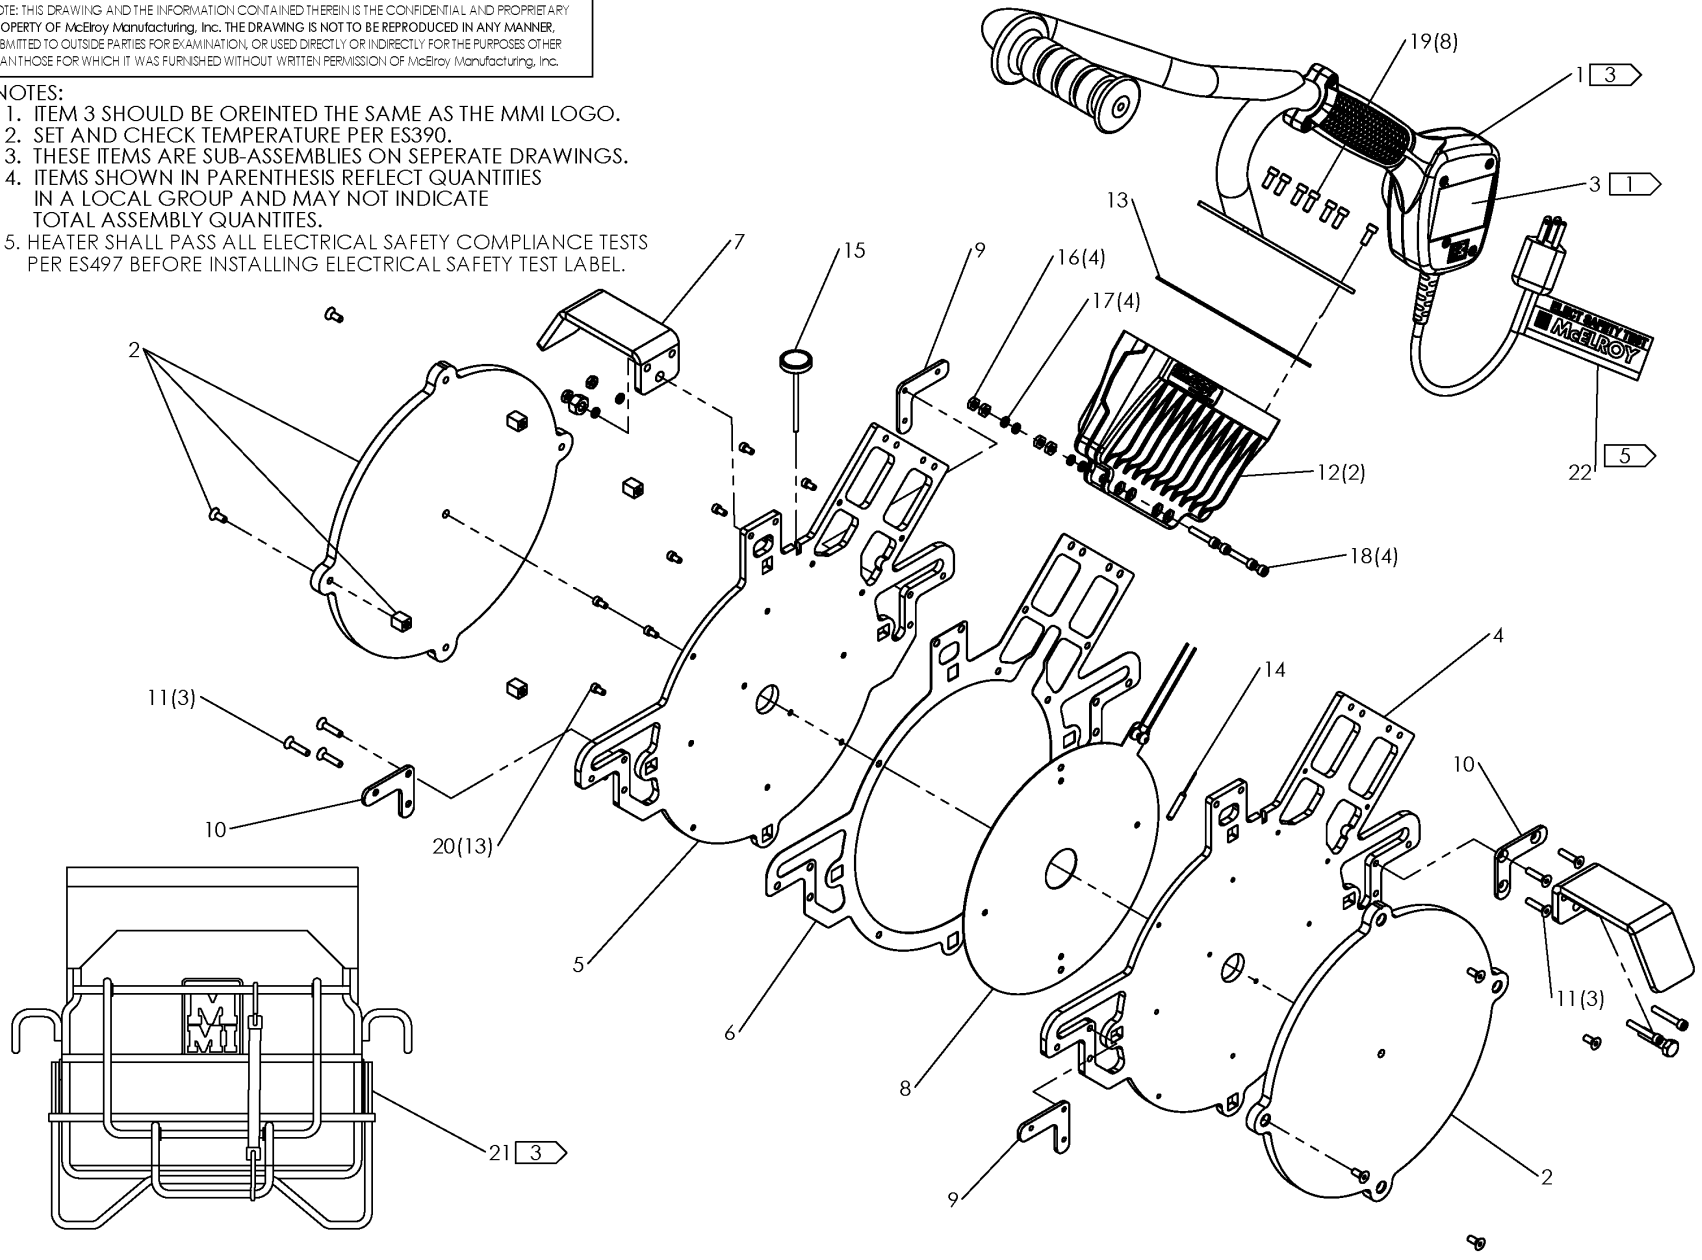

McElroy Manufacturing, Inc.
The leader by design.
Tulsa, Oklahoma U.S.A.

DRAWN: BWW CHECK: TMT APPRVD: SWB DATE: 3/19/02 SHT No: 1 REV: G PART No: 848803

#28 DIPS HEATER ASSEMBLY 220-240V, 50/60Hz, 1Ph

NOTES:

1. ITEM 3 SHOULD BE ORIENTED THE SAME AS THE MMI LOGO.
2. SET AND CHECK TEMPERATURE PER ES390.
3. THESE ITEMS ARE SUB-ASSEMBLIES ON SEPERATE DRAWINGS.
4. ITEMS SHOWN IN PARENTHESIS REFLECT QUANTITIES IN A LOCAL GROUP AND MAY NOT INDICATE TOTAL ASSEMBLY QUANTITIES.
5. HEATER SHALL PASS ALL ELECTRICAL SAFETY COMPLIANCE TESTS PER ES497 BEFORE INSTALLING ELECTRICAL SAFETY TEST LABEL.