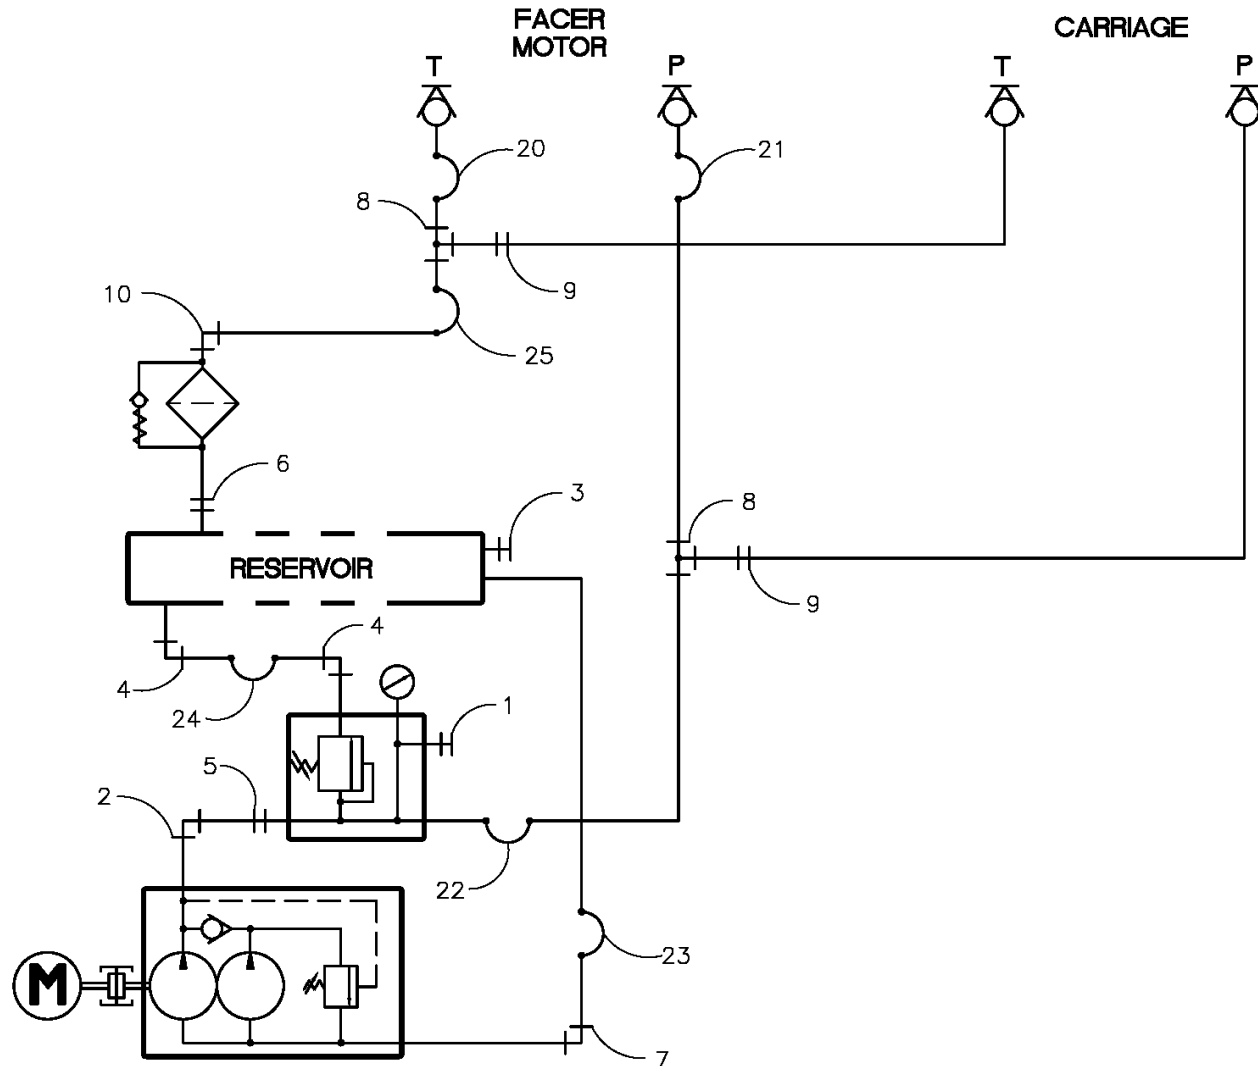

McElroy Manufacturing Parts List

Part Number: 861001 28 Plumbing Schematic

Part Number 861001 Component List

Item	Component	Description	Quantity	Unit	Price
A	A861001	28 Hose Kit	1.0	EA	639.00
B	A861002	28 Fitting Kit	1.0	EA	580.00