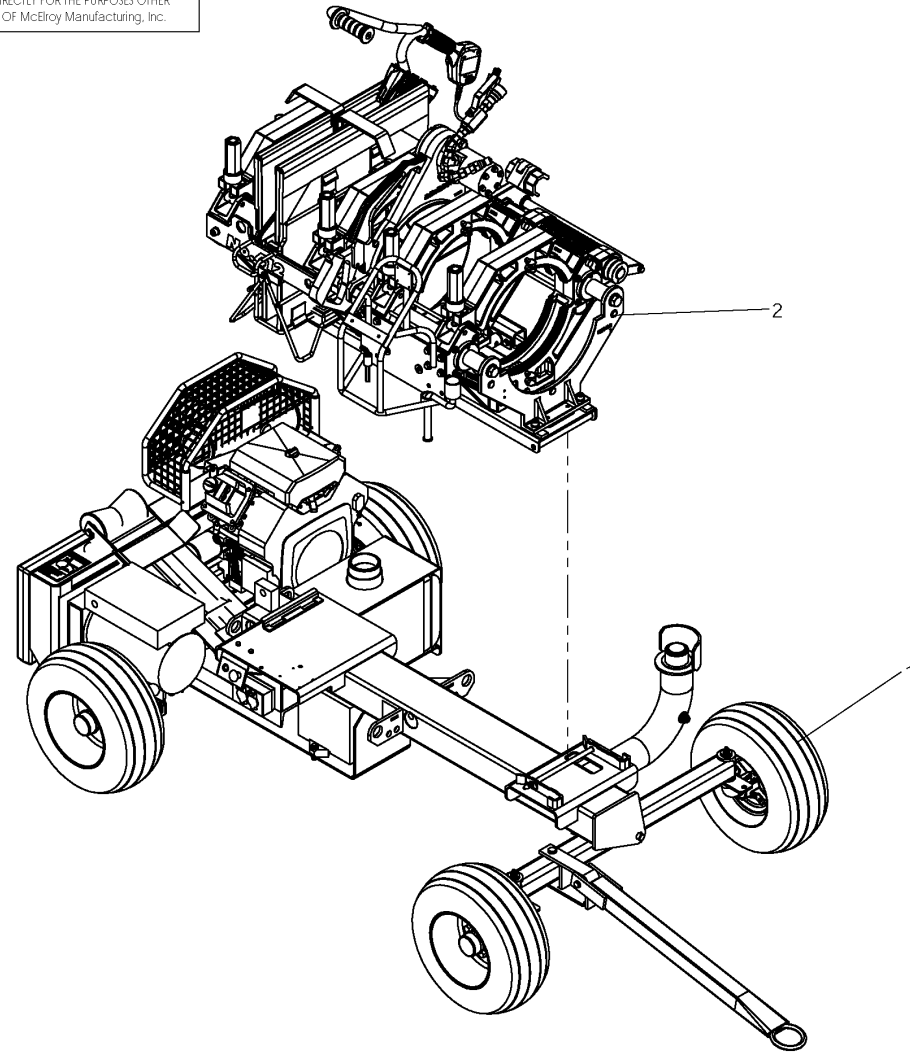

McElroy Manufacturing, Inc.
The leader by design.
Tulsa, Oklahoma U.S.A.

DRAWN: ARB   CHECK: SWB   APPRVD: SWB   DATE: 5/6/09   SHT No: 1   REV No: PART No: A1248101_02_03

No. 412 DIPS GAS FUSION MACHINE PACKAGE

McElroy Manufacturing Parts List

Part Number: A1248102 Replaced by A12P1011869 (412 DIPS MF Gas Fusion Machine Package) ((5/2009 - 10/2024))

Part Number A1248102 Component List

Item	Component	Description	Quantity	Unit	Price
1	A1869801	412/618 Gas Rolling Vehicle Package	1.0	EA	0.00
2	AT1213001	PitBull 412 MF Fusion Machine Package	1.0	EA	0.00

Please visit <https://fusion.mcelroy.com/parts> to purchase parts or for more information.