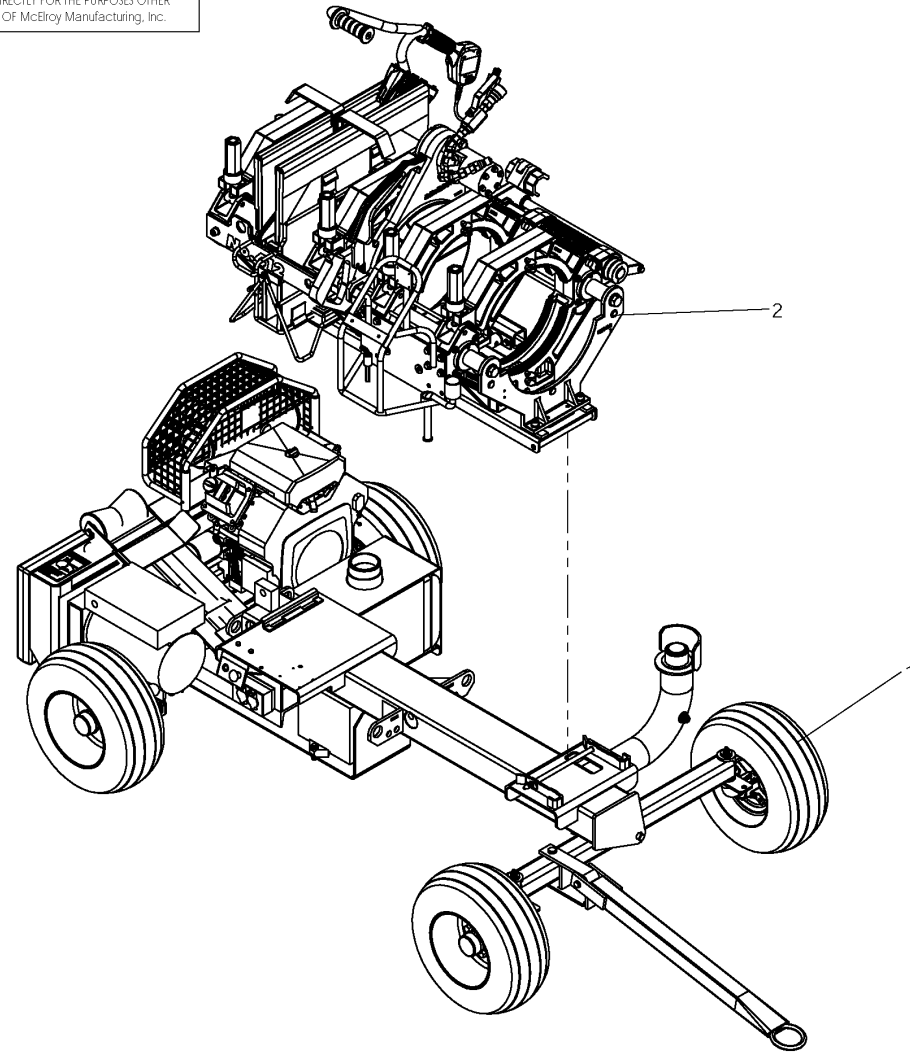

McElroy Manufacturing, Inc.
The leader by design.
Tulsa, Oklahoma U.S.A.

DRAWN: ARB   CHECK: SWB   APPRVD: SWB   DATE: 5/6/09   SHT No: 1   REV No: PART No: A1248101_02_03

No. 412 DIPS GAS FUSION MACHINE PACKAGE

McElroy Manufacturing Parts List

Part Number: A1248103 Replaced by A12P1011873 (412 DIPS LF Gas Fusion Machine Package) ((5/2009 - 10/2024))

Part Number A1248103 Component List

Item	Component	Description	Quantity	Unit	Price
1	A1869801	412/618 Gas Rolling Vehicle Package	1.0	EA	0.00
2	AT1213003	PitBull 412 LF Fusion Machine Package	1.0	EA	0.00

Please visit <https://fusion.mcelroy.com/parts> to purchase parts or for more information.