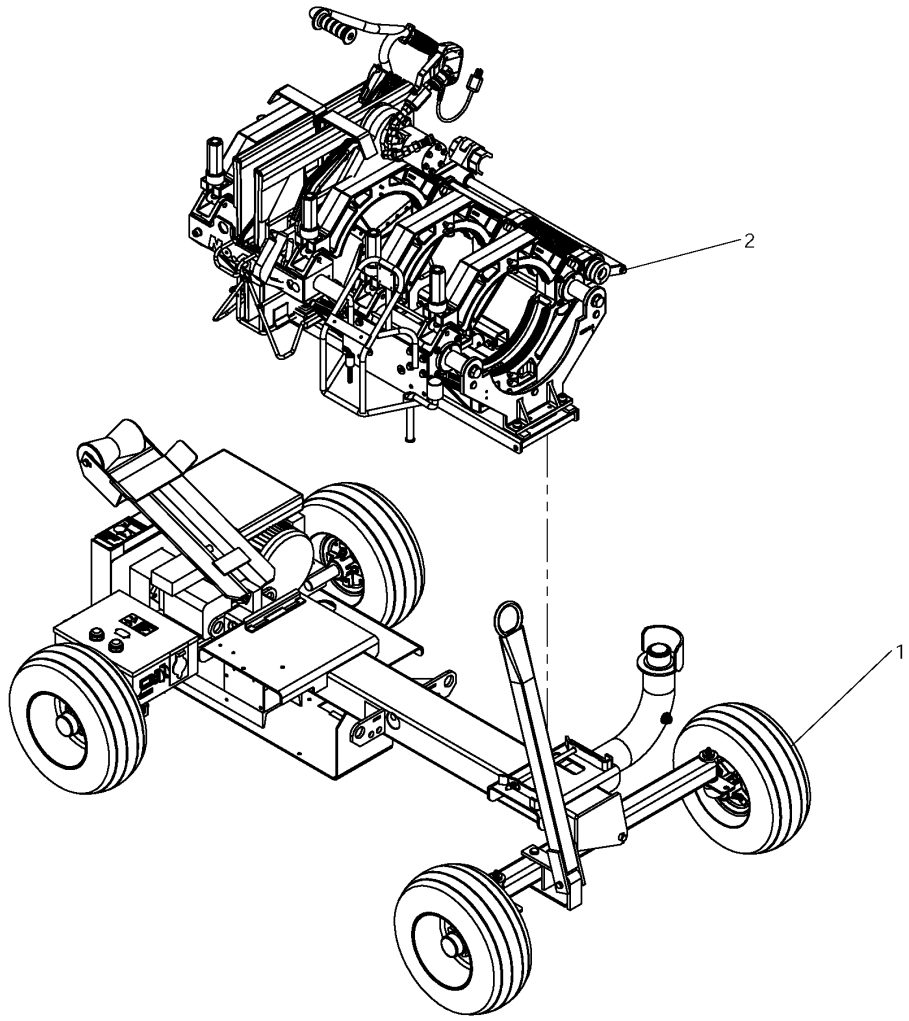

McElroy Manufacturing, Inc.
The leader by design.
Tulsa, Oklahoma U.S.A.

DRAWN: ARB   CHECK: SWB   APPRVD: SWB   DATE: 5/6/09   SHT No: 1   REV No: A   PART No: A1248104_05_06_10_11_12_13

No. 412 DIPS ELECTRIC FUSION MACHINE PACKAGE

McElroy Manufacturing Parts List

Part Number: A1248104 412 DIPS HF 220-240V,50/60Hz,3Ph Fusion Machine Package

Part Number A1248104 Component List

Item	Component	Description	Quantity	Unit	Price
1	A1248301	412 220-240V Rolling Vehicle Package	1.0	EA	0.00
2	AT1213002	PitBull 412 HF Fusion Machine Package	1.0	EA	0.00

Please visit <https://fusion.mcelroy.com/parts> to purchase parts or for more information.