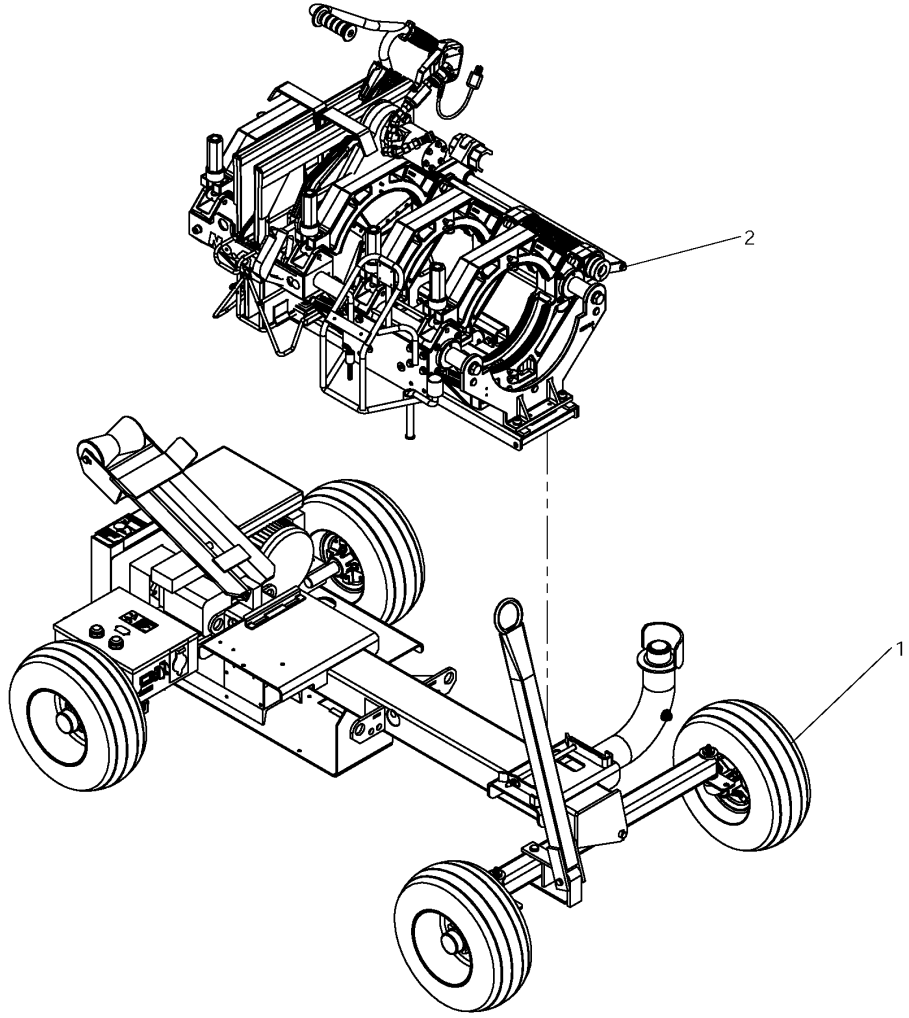

McElroy Manufacturing, Inc.
The leader by design.
Tulsa, Oklahoma U.S.A.

DRAWN: ARB   CHECK: SWB   APPRVD: SWB   DATE: 5/6/09   SHT No: 1   REV No: A   PART No: A1248104_05_06_10_11_12_13

No. 412 DIPS ELECTRIC FUSION MACHINE PACKAGE

McElroy Manufacturing Parts List

Part Number: A1248105 412 DIPS MF 220-240V,50/60Hz,3Ph Fusion Machine Package

Part Number A1248105 Component List

Item	Component	Description	Quantity	Unit	Price
1	A1248301	412 220-240V Rolling Vehicle Package	1.0	EA	0.00
2	AT1213001	PitBull 412 MF Fusion Machine Package	1.0	EA	0.00

Please visit <https://fusion.mcelroy.com/parts> to purchase parts or for more information.