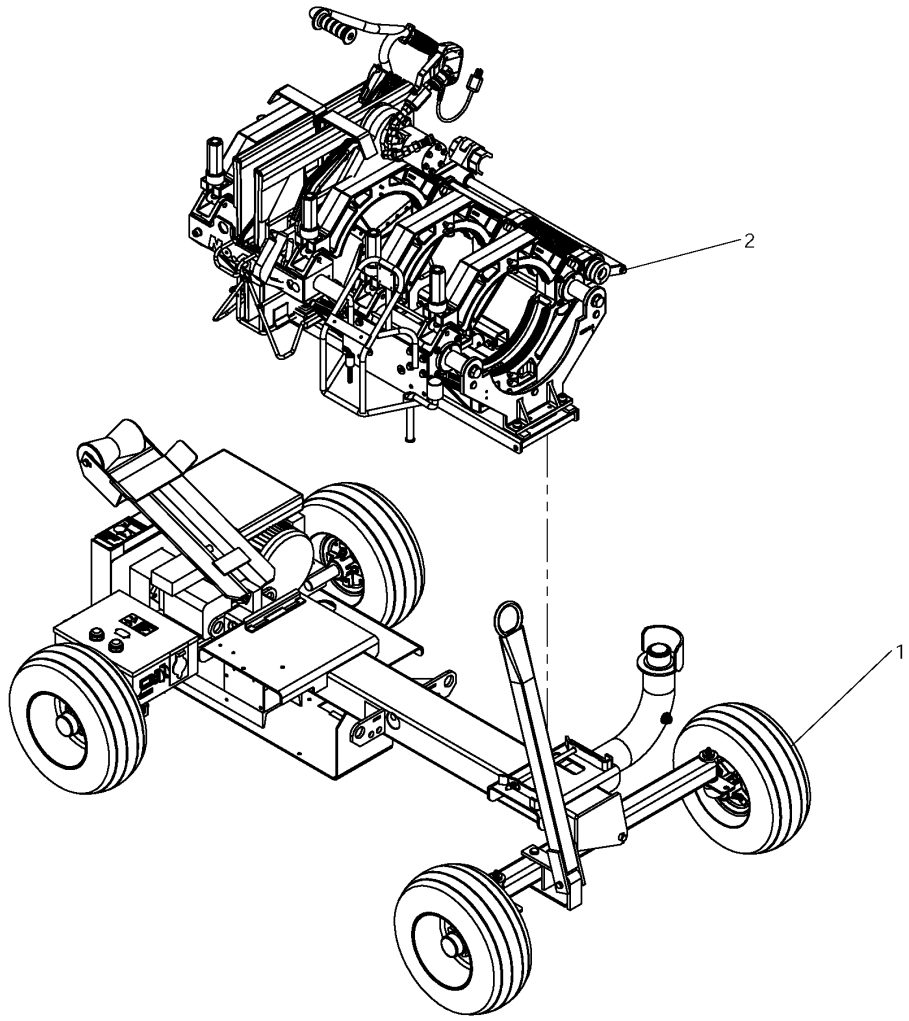

McElroy Manufacturing, Inc.
The leader by design.
Tulsa, Oklahoma U.S.A.

DRAWN: ARB   CHECK: SWB   APPRVD: SWB   DATE: 5/6/09   SHT No: 1   REV No: A   PART No: A1248104_05_06_10_11_12_13

No. 412 DIPS ELECTRIC FUSION MACHINE PACKAGE

McElroy Manufacturing Parts List

Part Number: A1248106 412 DIPS LF 220-240V,50/60Hz,3Ph Fusion Machine Package

Part Number A1248106 Component List

Item	Component	Description	Quantity	Unit	Price
1	A1248301	412 220-240V Rolling Vehicle Package	1.0	EA	0.00
2	AT1213003	PitBull 412 LF Fusion Machine Package	1.0	EA	0.00

Please visit <https://fusion.mcelroy.com/parts> to purchase parts or for more information.