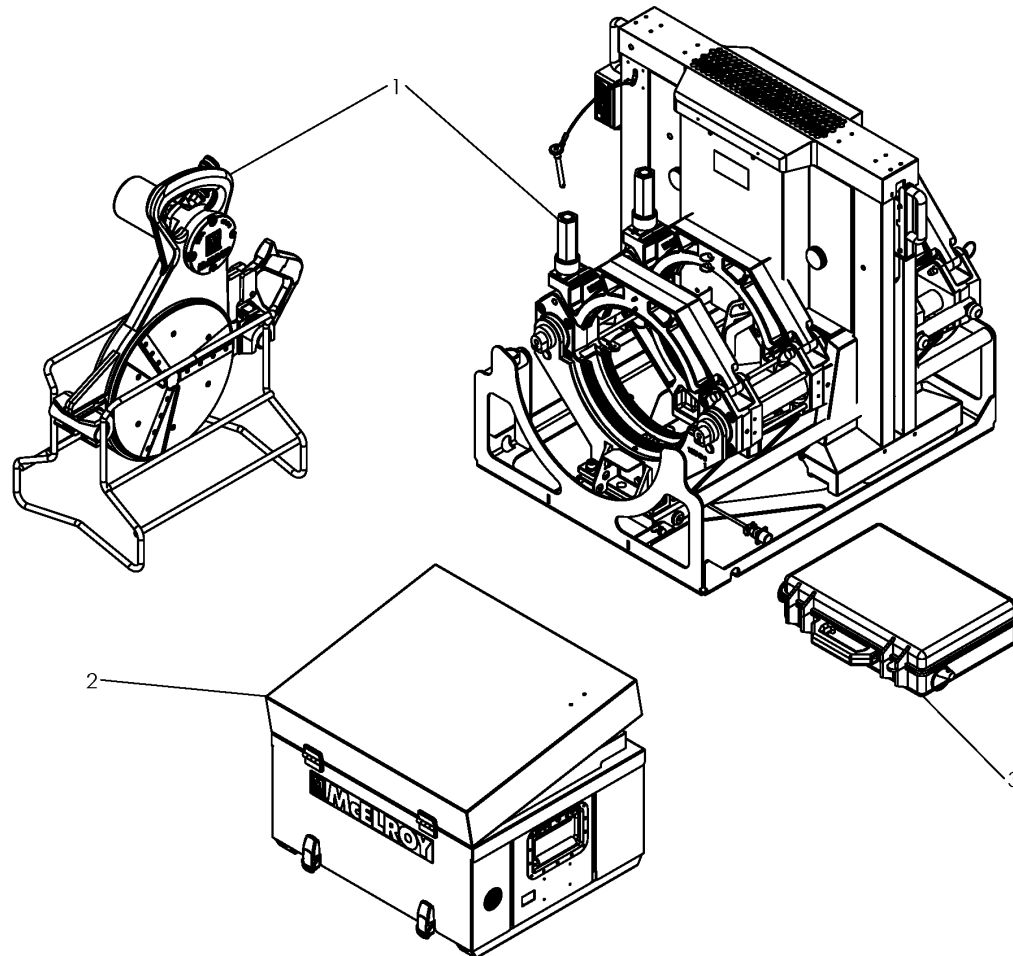

McElroy Manufacturing, Inc.  
The leader by design.  
Tulsa, Oklahoma U.S.A.

DRAWN: PJD    CHECK: BEA    APPRVD: SWB    DATE: 5/19/10    SHT No: 2    REV No: A    PART No: A1252702

DynaMc 412 AUTOMATIC FUSION MACHINE PACKAGE 220-240V, 50/60 Hz, 1 Ph

## McElroy Manufacturing Parts List

**Part Number:** A1252702 DynaMc 412 Automatic 220-240V Fusion Machine Package

### Part Number A1252702 Component List

Item	Component	Description	Quantity	Unit	Price
1	1252702	DynaMc 412 Automatic 220-240V Fusion Machine Assembly	1.0	EA	0.00
2	1264902	DynaMc Automatic 220-240V, 50/60Hz, 1Ph HPU Assembly	1.0	EA	0.00
3	1266701	DynaMc Operator Control Box Assembly (Effective to 11/1/15)	1.0	EA	0.00
3	1266702	DynaMc Operator Control Box Assembly	1.0	EA	0.00
4	1271201	Contact McElroy Tech Support (Effective to 11/1/15)	1.0	EA	0.00
4	1271202	DM Auto Hose & Cable Kit	1.0	EA	0.00