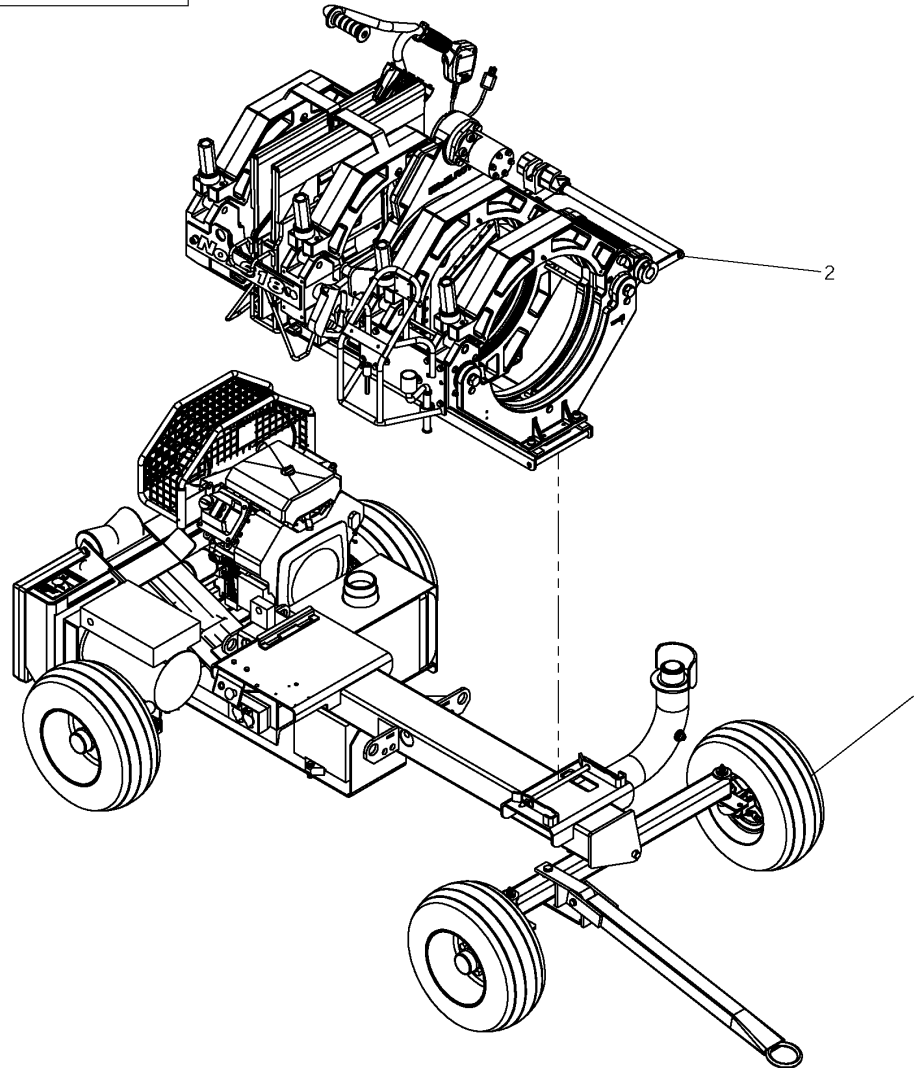

McElroy Manufacturing, Inc.
The leader by design.
Tulsa, Oklahoma U.S.A.

DRAWN: ARB

CHECK: SWB

APPRVD: SWB

DATE: 5/6/09

SHT No: 1

REV No:

PART No: A1869101,02,03

No.618 GAS FUSION MACHINE PACKAGE

McElroy Manufacturing Parts List

Part Number: A1869102 Replaced by A18P1011915 (618 MF Gas Fusion Machine Package) ((5/2009 - 10/2024))

Part Number A1869102 Component List

Item	Component	Description	Quantity	Unit	Price
1	A1869801	412/618 Gas Rolling Vehicle Package	1.0	EA	0.00
2	AT1807501	PitBull 618 MF Fusion Machine Package	1.0	EA	0.00

Please visit <https://fusion.mcelroy.com/parts> to purchase parts or for more information.