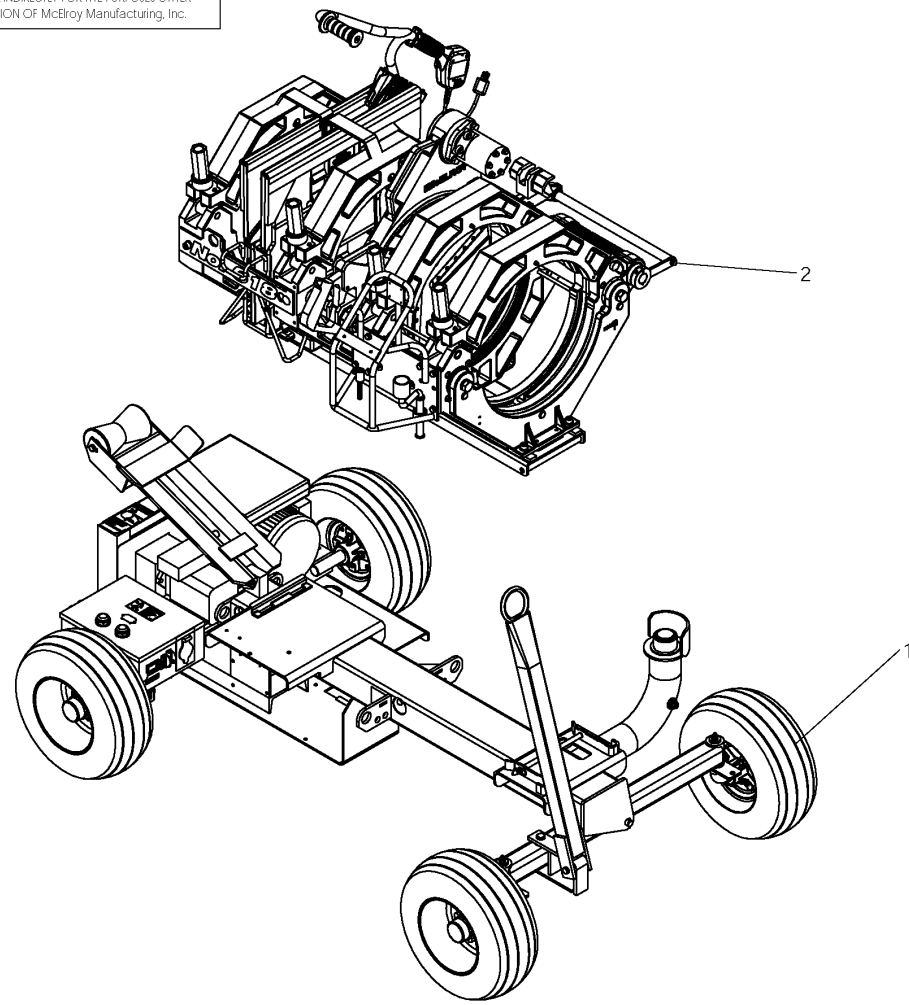

McElroy Manufacturing, Inc.
The leader by design.
Tulsa, Oklahoma U.S.A.

DRAWN: ARB   CHECK: SWB   APPRVD: SWB   DATE: 5/6/09   SHT No: 1   REV No: PART No: A1869104_05_06_10_11_13

No. 618 ELECTRIC FUSION MACHINE PACKAGE

McElroy Manufacturing Parts List

Part Number: A1869104 618 HF 220-240V,50/60Hz,3Ph Fusion Machine Package

Part Number A1869104 Component List

Item	Component	Description	Quantity	Unit	Price
1	A1869901	618 220-240V Rolling Vehicle Package	1.0	EA	0.00
2	AT1807502	PitBull 618 HF Fusion Machine Package	1.0	EA	0.00

Please visit <https://fusion.mcelroy.com/parts> to purchase parts or for more information.