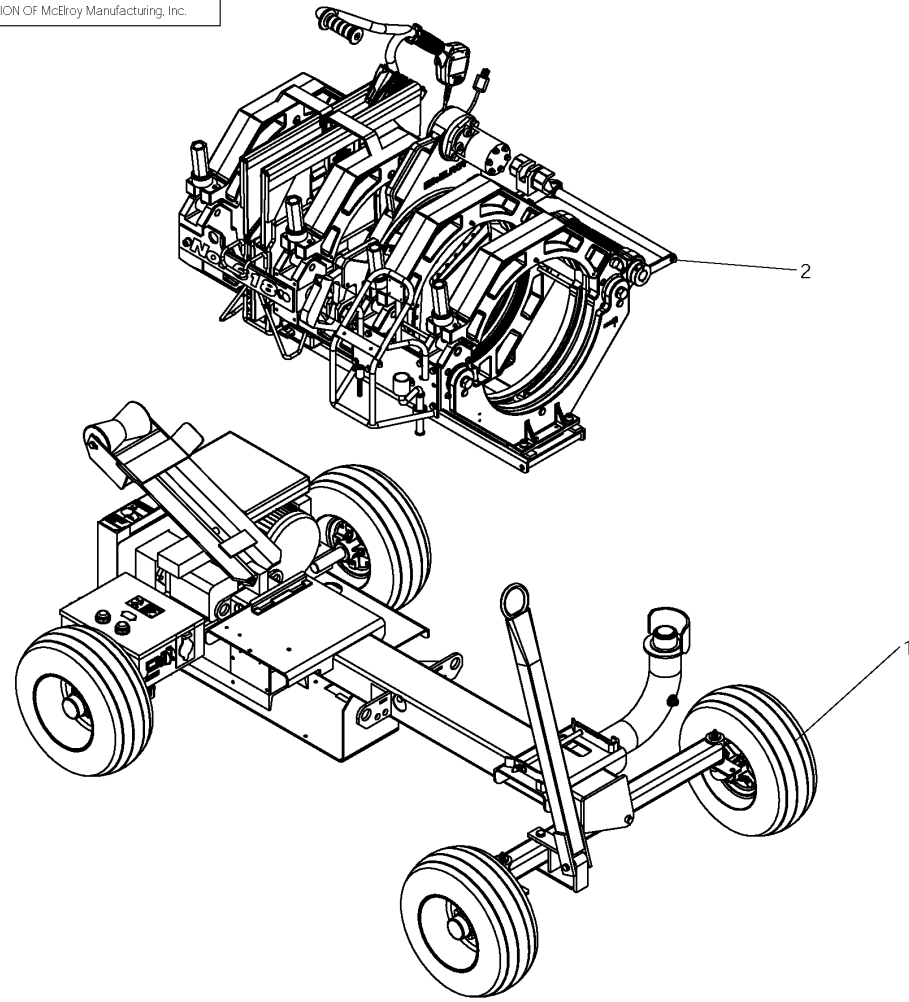

McElroy Manufacturing, Inc.
The leader by design.
Tulsa, Oklahoma U.S.A.

DRAWN: ARB   CHECK: SWB   APPRVD: SWB   DATE: 5/6/09   SHT No: 1   REV No: PART No: A1869104_05_06_10_11_13

No. 618 ELECTRIC FUSION MACHINE PACKAGE

McElroy Manufacturing Parts List

Part Number: A1869105 618 MF 220-240V,50/60Hz,3Ph Fusion Machine Package

Part Number A1869105 Component List

Item	Component	Description	Quantity	Unit	Price
1	A1869901	618 220-240V Rolling Vehicle Package	1.0	EA	0.00
2	AT1807501	PitBull 618 MF Fusion Machine Package	1.0	EA	0.00

Please visit <https://fusion.mcelroy.com/parts> to purchase parts or for more information.