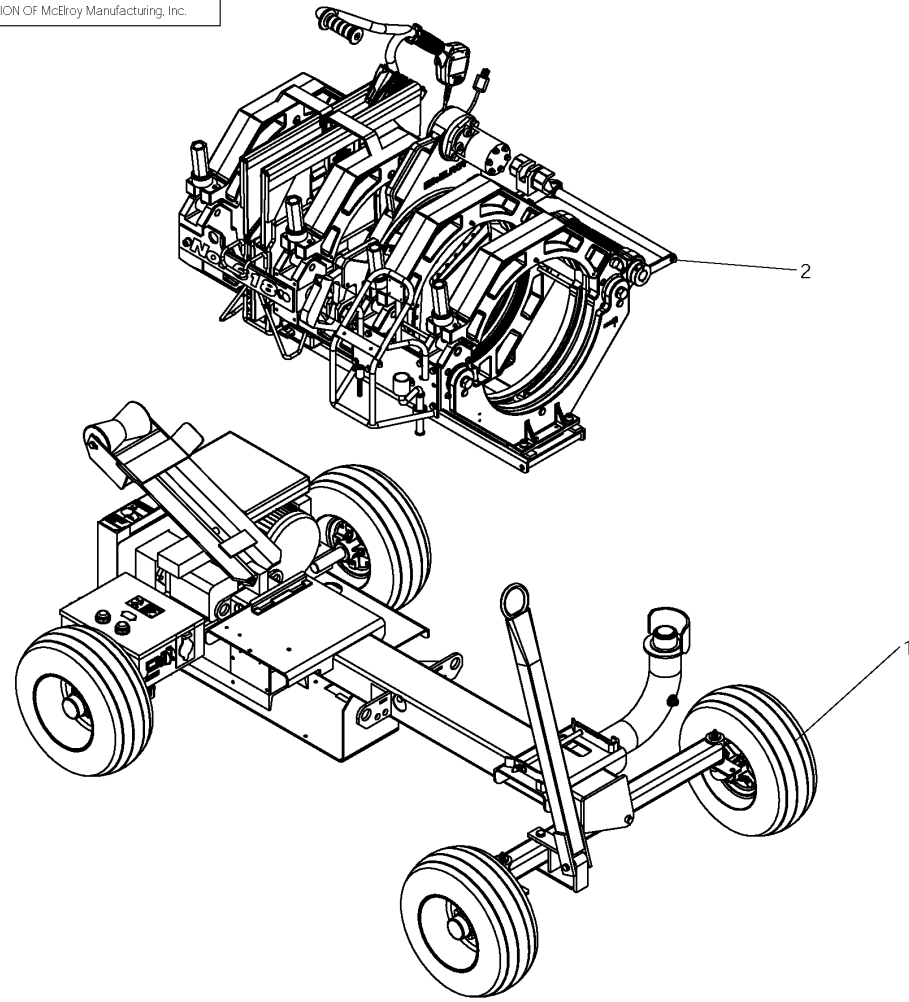

McElroy Manufacturing, Inc.
The leader by design.
Tulsa, Oklahoma U.S.A.

DRAWN: ARB   CHECK: SWB   APPRVD: SWB   DATE: 5/6/09   SHT No: 1   REV No: PART No: A1869104_05_06_10_11_13

No. 618 ELECTRIC FUSION MACHINE PACKAGE

McElroy Manufacturing Parts List

Part Number: A1869106 618 LF 220-240V,50/60Hz,3Ph Fusion Machine Package

Part Number A1869106 Component List

Item	Component	Description	Quantity	Unit	Price
1	A1869901	618 220-240V Rolling Vehicle Package	1.0	EA	0.00
2	AT1807503	PitBull 618 LF Fusion Machine Package	1.0	EA	0.00

Please visit <https://fusion.mcelroy.com/parts> to purchase parts or for more information.