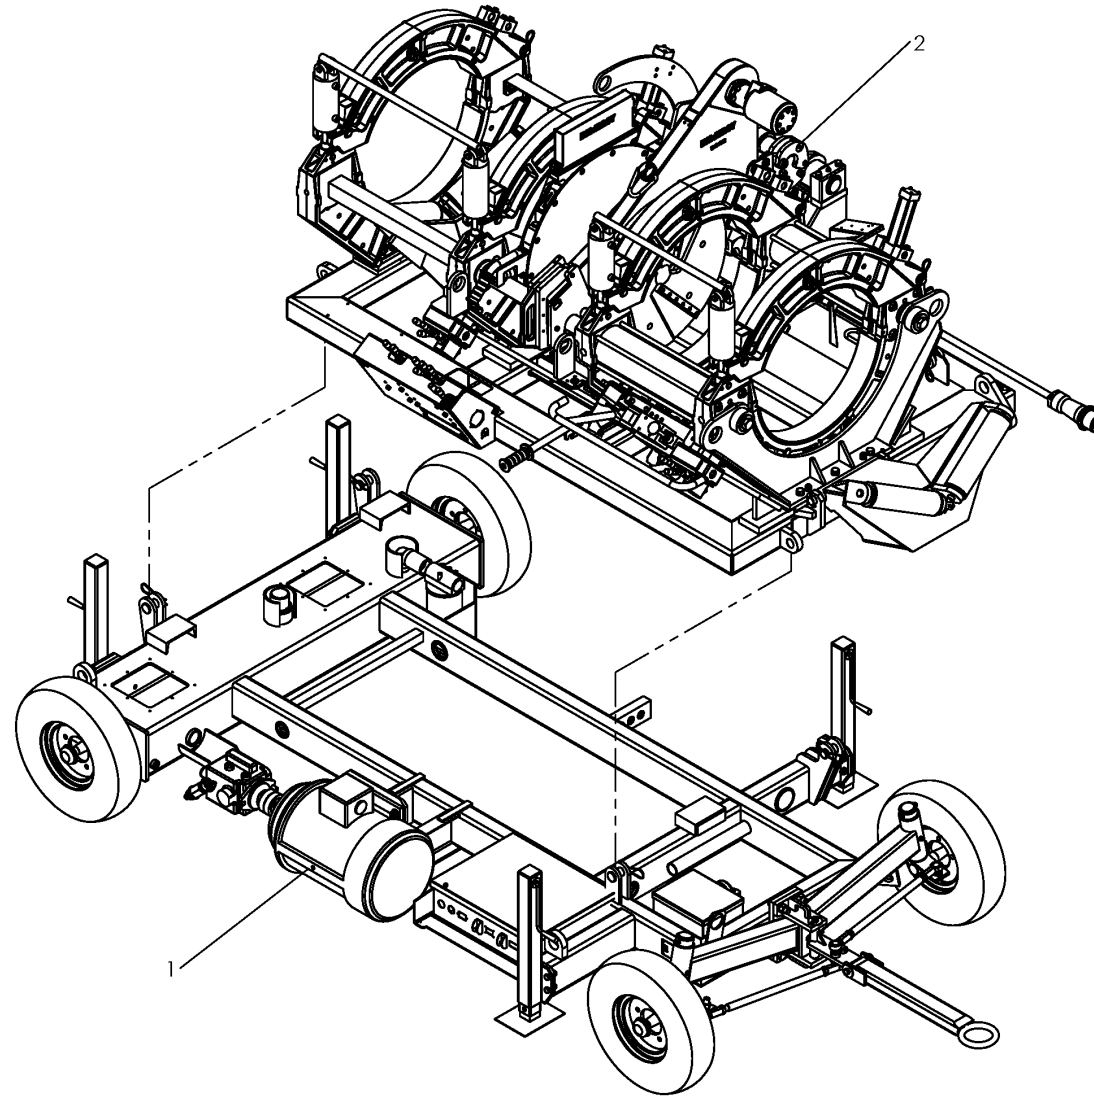

McElroy Manufacturing, Inc.
The leader by design.
Tulsa, Oklahoma U.S.A.

DRAWN: ARB	CHECK: SWB	APPRVD: SWB	DATE: 3/31/09	SHT No: 1	REV No: A	PART No: A2435500
------------	------------	-------------	---------------	-----------	-----------	-------------------

CE #824 FUSION MACHINE PACKAGE

NOTE: THIS DRAWING AND THE INFORMATION CONTAINED THEREIN IS THE CONFIDENTIAL AND PROPRIETARY PROPERTY OF McElroy Manufacturing, Inc. THE DRAWING IS NOT TO BE REPRODUCED IN ANY MANNER, SUBMITTED TO OUTSIDE PARTIES FOR EXAMINATION, OR USED DIRECTLY OR INDIRECTLY FOR THE PURPOSES OTHER THAN THOSE FOR WHICH IT WAS FURNISHED WITHOUT WRITTEN PERMISSION OF McElroy Manufacturing, Inc.

McElroy Manufacturing Parts List

Part Number: A2435501 CE 824 HF 220-240V,50/60Hz,3Ph Fusion Machine Package

Part Number A2435501 Component List

Item	Component	Description	Quantity	Unit	Price
1	A3640101	Replaced by A3670301	1.0	EA	0.00
2	AT2400401	Replaced by AT2419001	1.0	EA	0.00