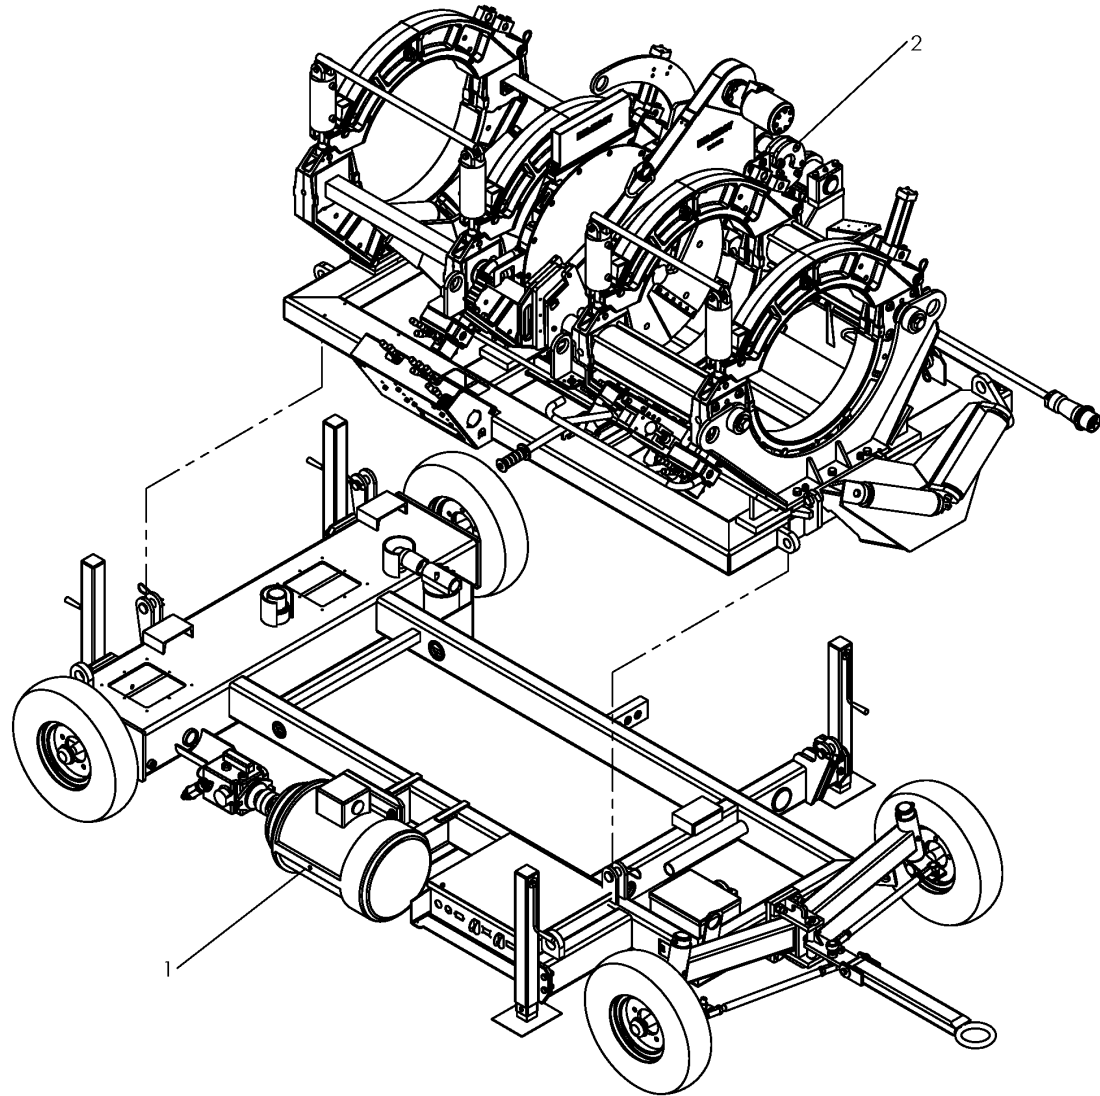

McElroy Manufacturing, Inc.
The leader by design.
Tulsa, Oklahoma U.S.A.

DRAWN: ARB   CHECK: SWB   APPRVD: SWB   DATE: 3/31/09   SHT No: 1   REV No: A   PART No: A2435500

CE #824 FUSION MACHINE PACKAGE

McElroy Manufacturing Parts List

Part Number: A2435503 CE 824 LF 220-240V,50/60Hz,3Ph Fusion Machine Package

Part Number A2435503 Component List

Item	Component	Description	Quantity	Unit	Price
1	A3640101	Replaced by A3670301	1.0	EA	0.00
2	AT2400403	Replaced by AT2419003	1.0	EA	0.00

Please visit <https://fusion.mcelroy.com/parts> to purchase parts or for more information.