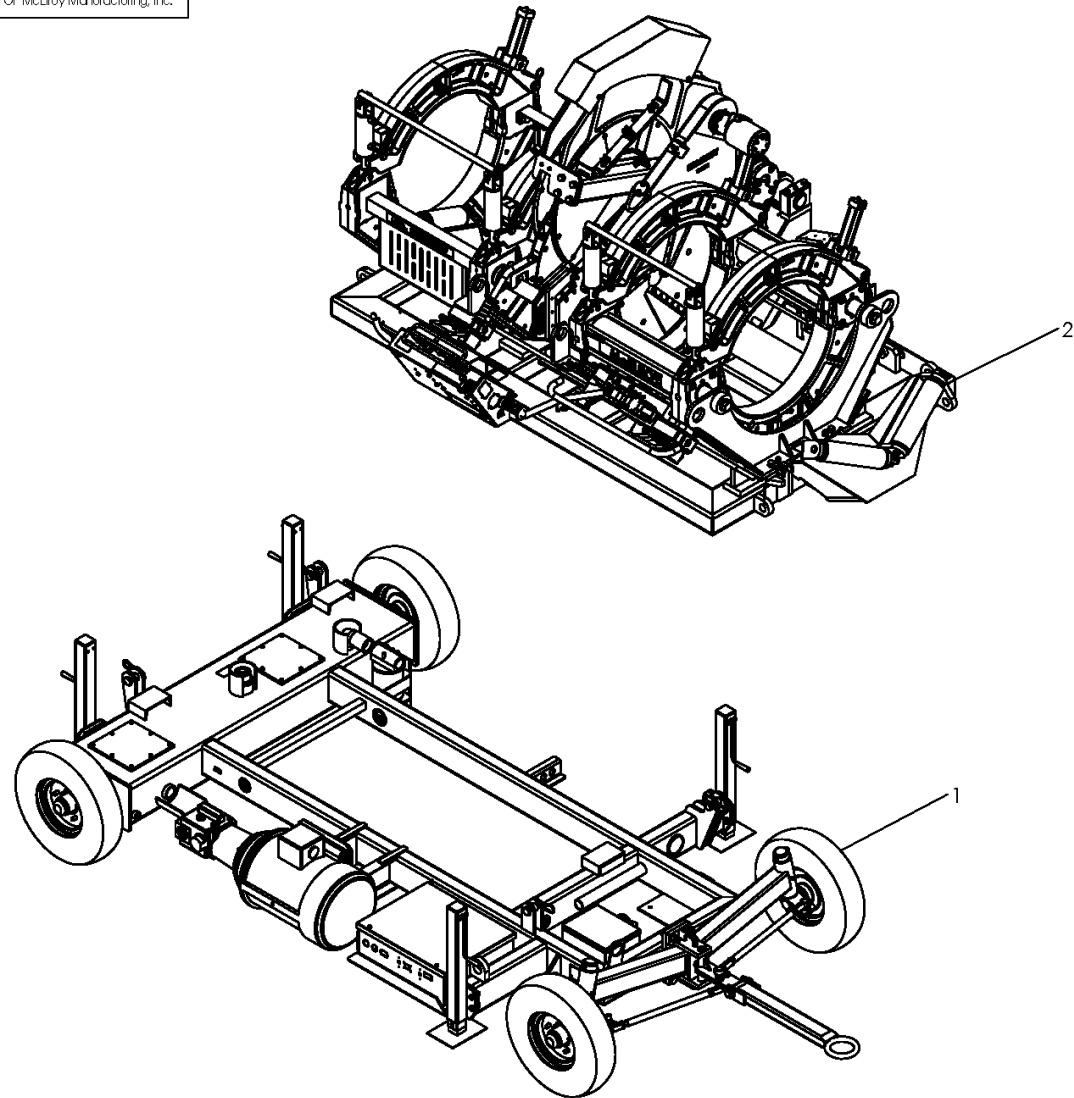

DRAWN: MRH	CHECK: BWJ	APPRVD: JBC	DATE: 05/08/17	SHT No: 1 of 3	REV No: A	PART No: A2474801

#824 SERIES 2 220-240V HF FUSION MACHINE PACKAGE