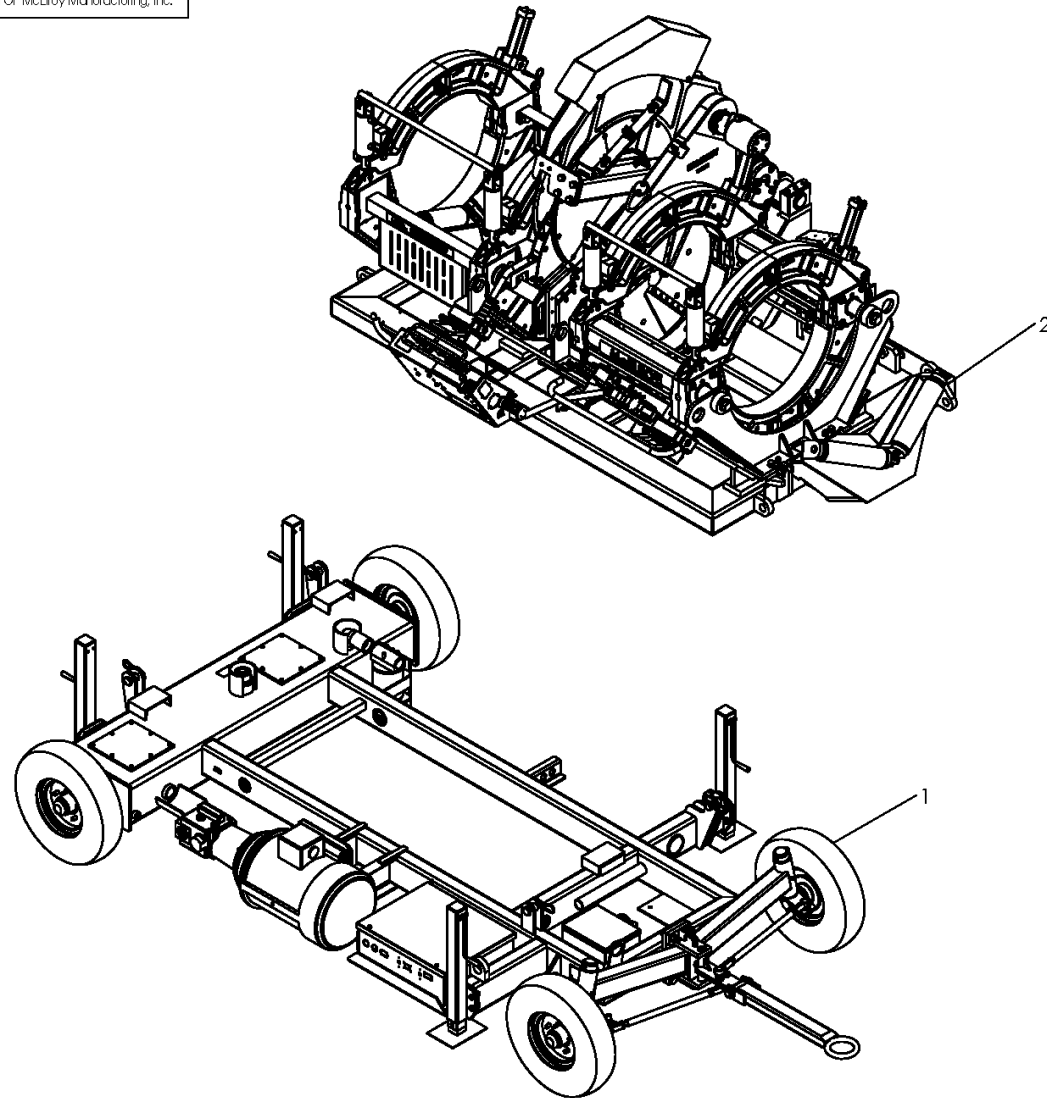

DRAWN:	MRH	CHECK:	BWJ	APPRVD:	JBC	DATE:	05/08/17	SHT No:	1 of 3	REV No:	A	PART No:	A2474802

#824 SERIES 2 220-240V MF FUSION MACHINE PACKAGE