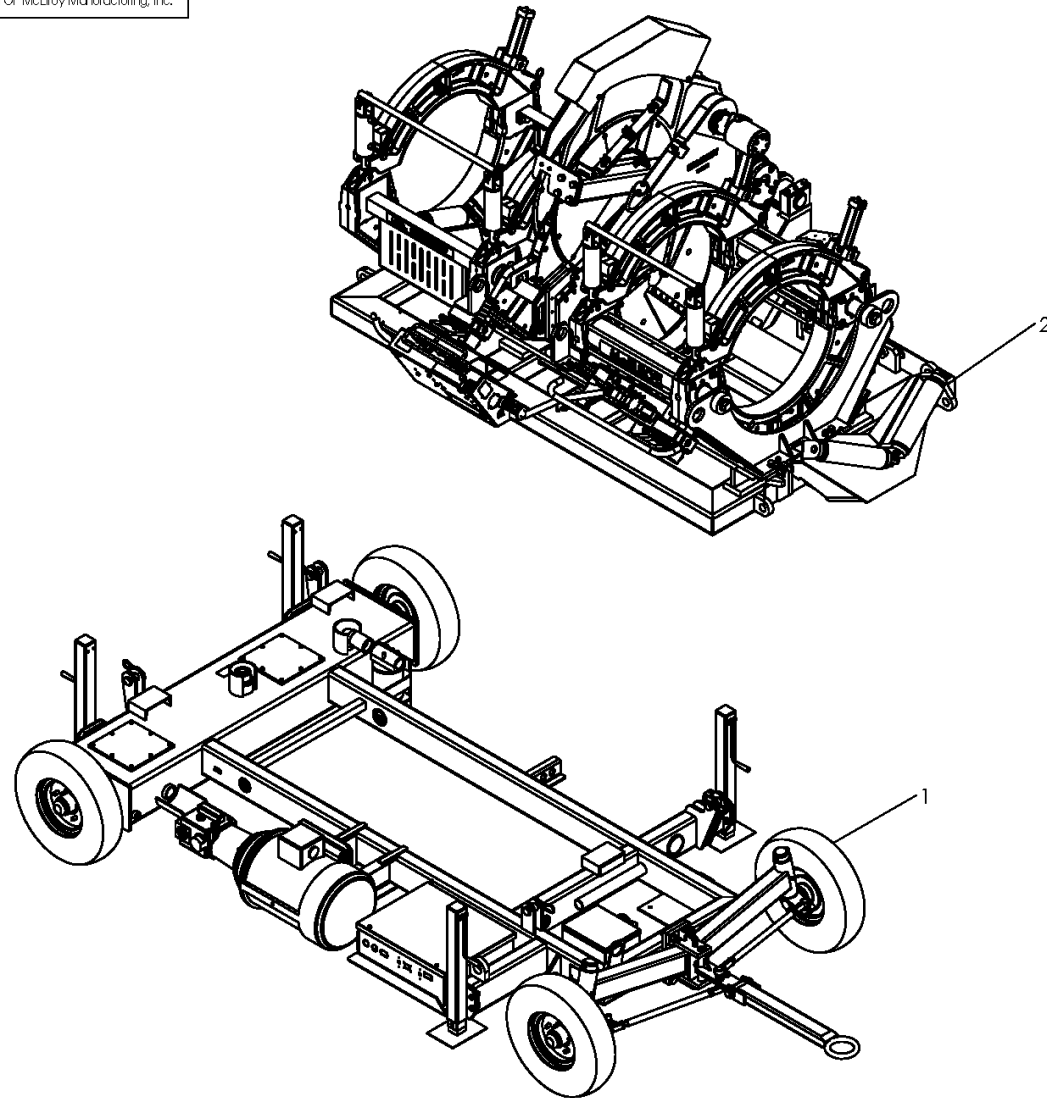

DRAWN:	MRH	CHECK:	BWJ	APPRVD:	JBC	DATE:	05/08/17	SHT No:	1 of 3	REV No:	A	PART No:	A2474803

#824 SERIES 2 220-240V LF FUSION MACHINE PACKAGE