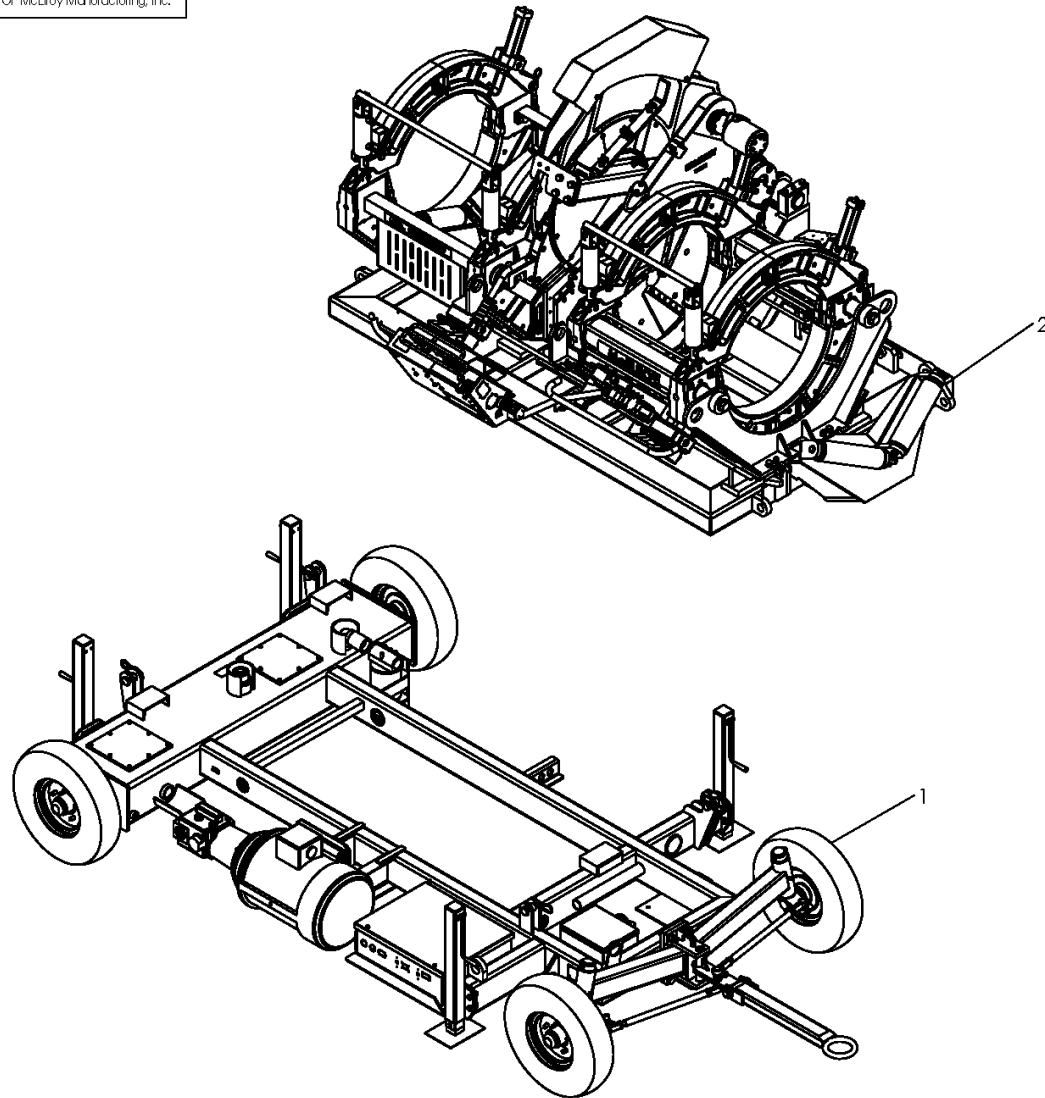

DRAWN: MRH	CHECK: BWJ	APPRVD: JBC	DATE: 05/08/17	SHT No: 1 of 3	REV No: A	PART No: A2474803

#824 SERIES 2 220-240V LF FUSION MACHINE PACKAGE