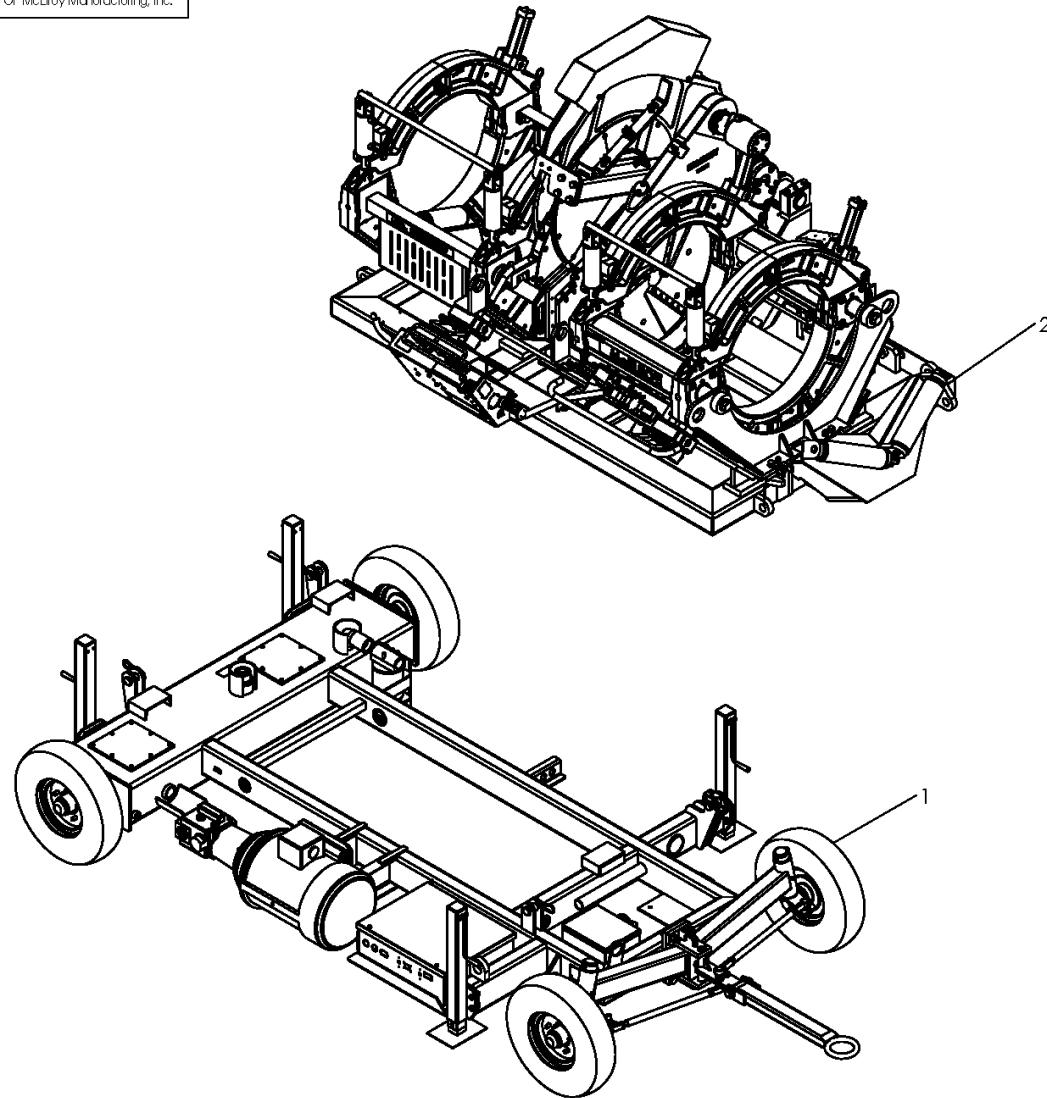

DRAWN:	MRH	CHECK:	BWJ	APPRVD:	JBC	DATE:	05/08/17	SHT No:	1 of 3	REV No:	A	PART No:	A2474804

#824 SERIES 2 380-415V HF FUSION MACHINE PACKAGE

McElroy Manufacturing Parts List

Part Number: A2474804 824 Series 2 380-415V HF Fusion Machine Package

Part Number A2474804 Component List

Item	Component	Description	Quantity	Unit	Price
1	A3670302	824/1236 Series 2 380-415V Rolling Vehicle Package	1.0	EA	57,692.00
2	AT2419004	PitBull 630 Series 2 380-415V HF Fusion Machine Package	1.0	EA	0.00

Please visit <https://fusion.mcelroy.com/parts> to purchase parts or for more information.