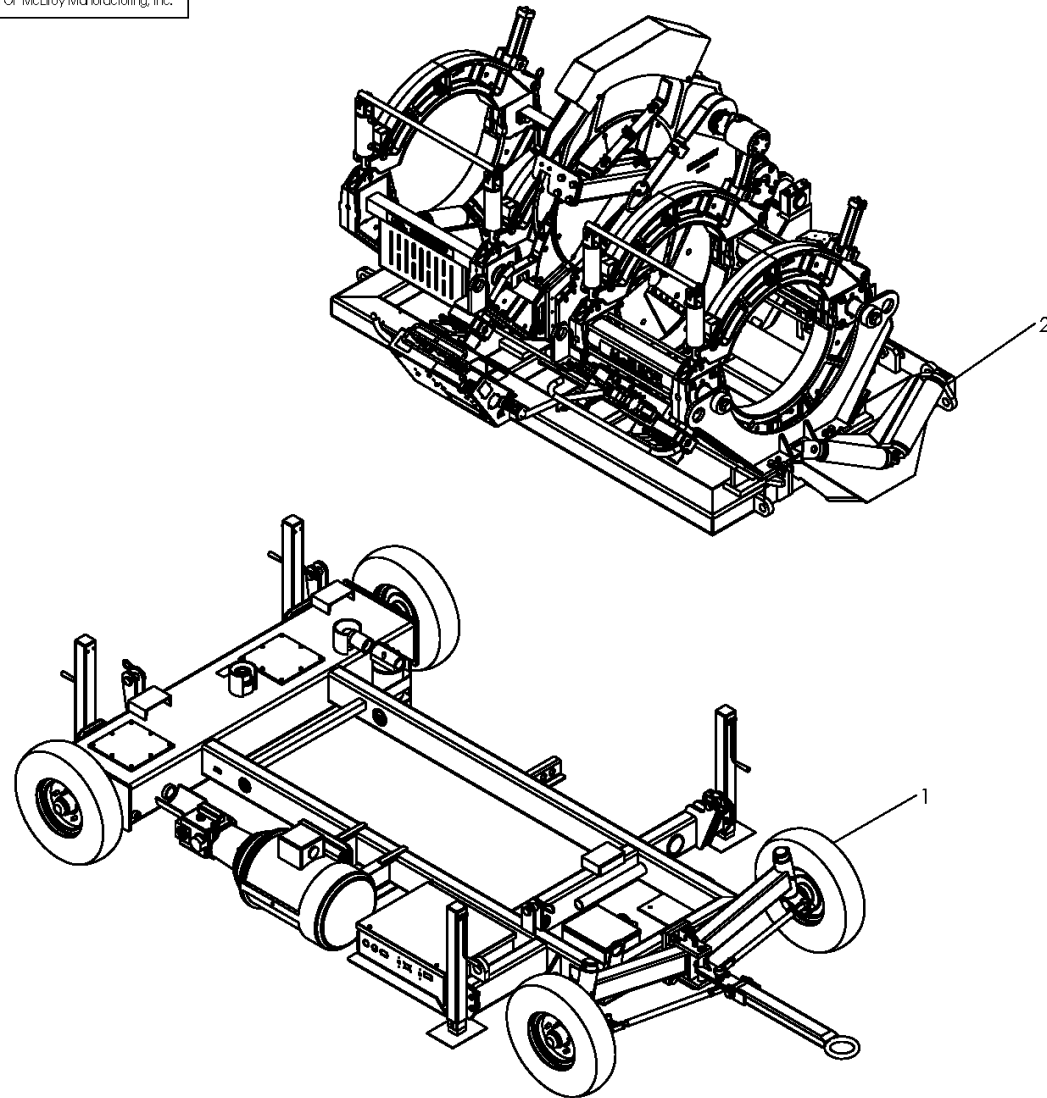

DRAWN: MRH	CHECK: BWJ	APPRVD: JBC	DATE: 05/08/17	SHT No: 1 of 3	REV No: A	PART No: A2474805

#824 SERIES 2 380-415V MF FUSION MACHINE PACKAGE